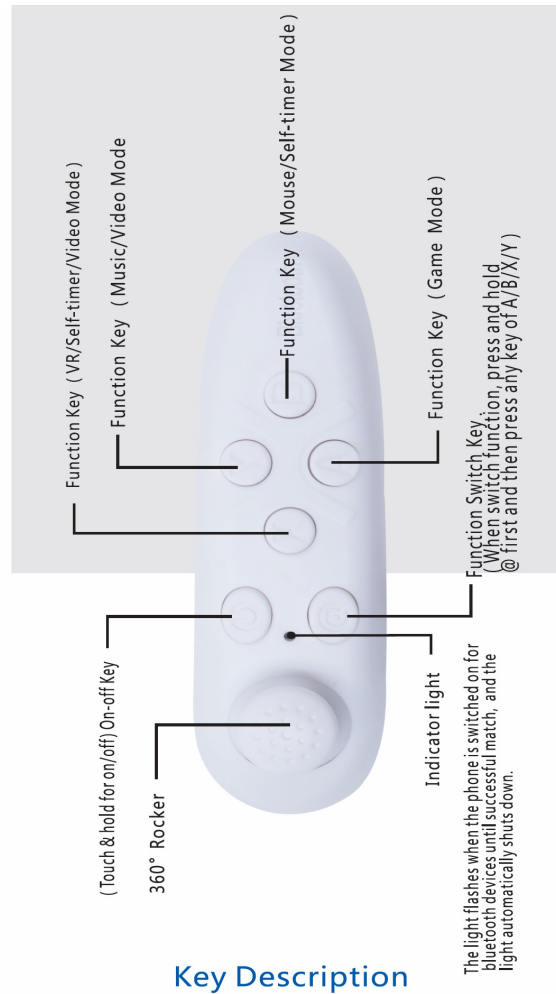

C : VR Mode Self-timer Mode, Video Mode

- 1 : @+X switches to VR Mode. When playing game, the direction is controlled by rocker, the front side key for shooting and taking off.
- 2 : @+X switches to Self-timer Mode. Some brands of mobile phone possibly do not support self-timer. Mouse mode self-timer is advised to be switched by @+B.
- 3 : @+X switches to Video Mode when the rocker control fast-forward-fast-backward. Some brands of mobile phone possibly do not support volume control.

D : Mouse Mode, Self-timer Mode

- 1 : @+B switches to Mouse Mode when the rocker controls mouse, X/B for volume and Y/A for confirm and quit.
2. When some brands of mobile phone are not to be used under the self-timer mode, the mouse mode is suggested.

E : Apple IOS System

It needs to switch the side key to IOS direction to realize mobile connection due to the unopened IOS system. The C key is for self-timer and X/A for the volume up and down, Y for mute.

G. Simple operation instruction please open battery cover

Look up bottom of battery cover by Phone Torch to see simple application operation.

Change-over switch for Android apple.

FCC Statement

Change or modification not approved by the party responsible for compliance voids the user's authority to use the product.