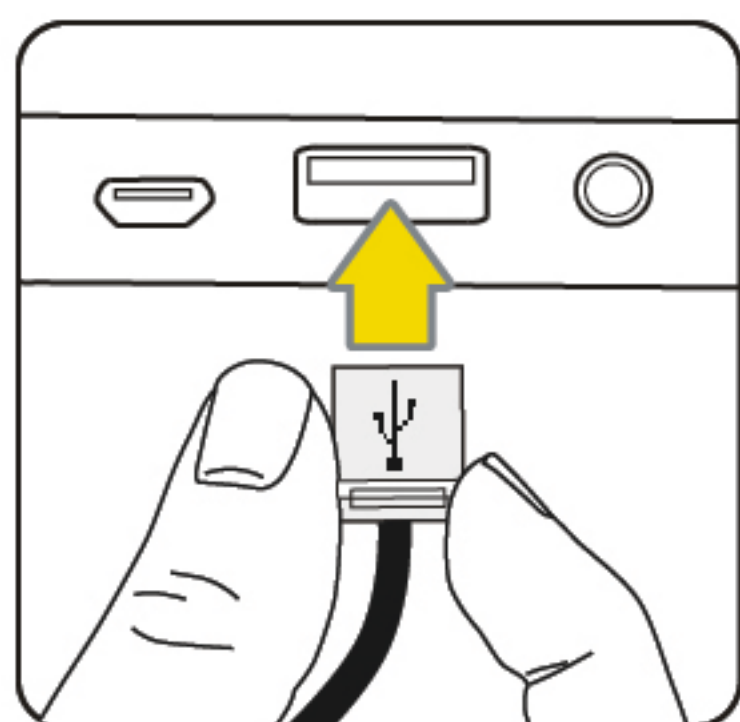

INPUT

Charging

Connect media device to the USB port on the back of SoundFloe to begin charging your personal device.