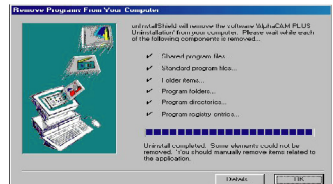

Fig 10-3

4) Navigate through 'Start' > 'Programs' > 'AlphaCAM PLUS' > 'Driver' and click on 'Uninstall AVTech USB Camera Plus'.