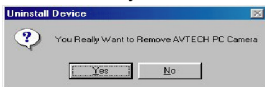

Fig 10-3

4) Navigate through 'Start' > 'Programs' > 'AlphaCAM PLUS' > 'Driver' and click on 'Uninstall AVTech USB Camera Plus'.

Fig 10-4

5) When asked if you are sure, click 'Yes'.

Fig 10-5

6) Click 'OK' once the drivers has been successfully removed.