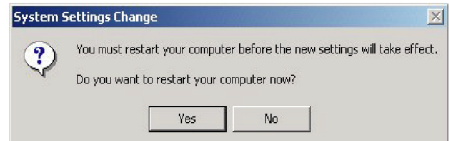

5) Installation Wizard has found the driver AVTECH PC Camera. Make sure the location listed is the same as the location specified in step #4. By default, it is:

c:\winnt\temp\usbdriver\cam.inf

Click **'Next'** to continue.

6) Depending on the Windows setting, a digital signature screen will appear. This method allows Windows 2000 to verify whether the software being installed has been endorsed by Microsoft.

Click **'Yes'** to continue.

7) The installation wizard has completed the software installation for AVTECH PC Camera.

Click **'Finish'** to continue.

8) The computer must restart for the drivers to be loaded.

Click **'Yes'** to restart your computer.

Fig 9-8