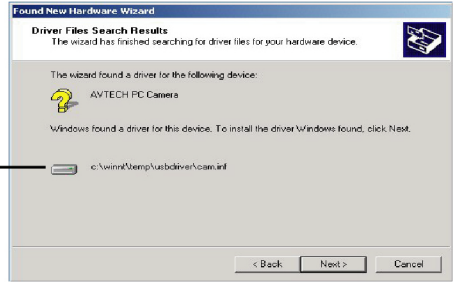

- 5) Installation Wizard has found the driver AVTECH PC Camera. Make sure the location listed is the same as the location specified in step #4. By default, it is:

**c:\winnt\temp\usbdriver\cam.inf**

Click **'Next'** to continue.

Fig 9-5

- 6) Depending on the Windows setting, a digital signature screen will appear. This method allows Windows 2000 to verify whether the software being installed has been endorsed by Microsoft.

Click **'Yes'** to continue.