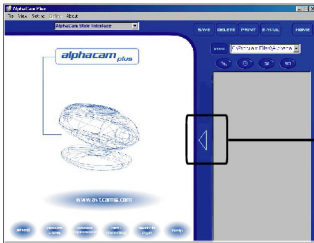

Fig 12-1

12.1. Display Style Menu

Click on this button opens a drop-down menu. From here, you can select a display style of your choice.

Fig 12-1-1

12.2. Software Icons

Fig 12-2-1

Click on a software icon to access that application.

12.3. Web Site Link

www.avtcams.com

Fig 12-3-1

Visit our web site by clicking on this link. You must be connected to the Internet to use this icon successfully.

12.4. Full Gallery

Fig 12-4-1

Click on this icon to open up the full gallery.