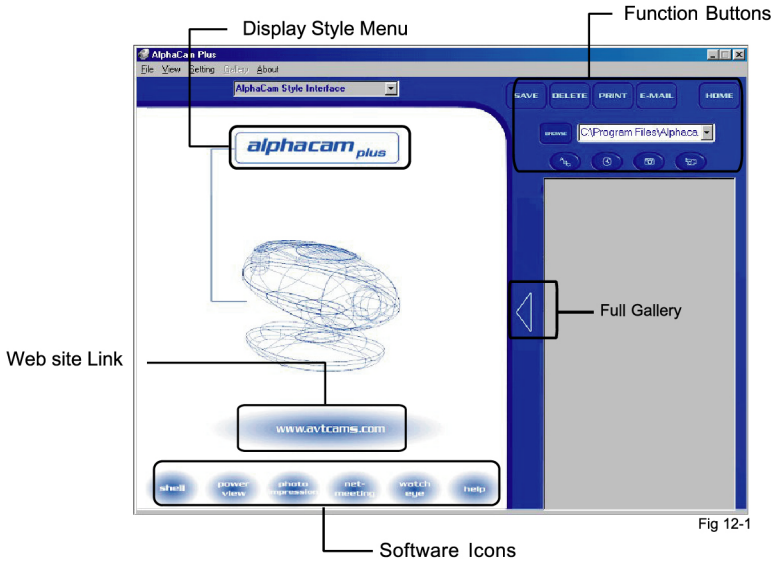

IMAGE GALLERY — Organize all of your images with this easy to use software application. Cut, copy, delete and then paste images between different work folders.

12. Shell Program

The Shell is a user-friendly software management program that integrates all of *AlphaCam Plus*' into one easy to use application. It is the starting page for any AlphaCam activity.

Fig 12-1

12.1. Display Style Menu

Click on this button opens a drop-down menu. From here, you can select a display style of your choice.

Fig 12-1-1

12.2. Software Icons

Fig 12-2-1

Click on a software icon to access that application.

12.3. Web Site Link

www.avtcams.com

Fig 12-3-1

Visit our web site by clicking on this link. You must be connected to the Internet to use this icon successfully.

12.4. Full Gallery

Fig 12-4-1

Click on this icon to open up the full gallery.