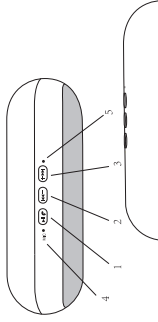

142.5mm

968582
BLUETOOTH MINI CAPSULE SPEAKER
WITH BUILT-IN MICROPHONE

INSTRUCTION MANUAL
PLEASE READ ALL INSTRUCTIONS CAREFULLY AND RETAIN FOR FUTURE USE

1

Description of Parts

3

142.5mm

Getting Started

Package Contents

- Bluetooth Stereo Speaker
- 3.5mm AUX cable
- Instruction Manual

Key Features

SAFETY INSTRUCTIONS

2

INSTRUCTIONS FOR USE

Power On/Off

Connect using Bluetooth Technology manually

Talking using the Bluetooth Speaker

4

285mm

Listening to Music Wirelessly

Play music using "Auxiliary" Jack

Charging the speaker

5

FCC Radiation Exposure Statement:

WARRANTY

WARRANTY DURATION:

This warranty is valid for a period of 12 months from the date of purchase.

WARRANTY COVERAGE:

WARRANTY PERFORMANCE:

SERVICE AND REPAIR:

285mm

Specifications

- Model: 968582
- Wireless Distance: 26 to 33 feet
- Speaker: 2.0" Tweeter
- Power: 5W
- Built-in Rechargeable Battery: 500mAh
- Charging Time: 2-3 hours
- Weight: 1.2 lbs

Care and maintenance

FCC Instructions

NOTE:

6

United Warranty

WARRANTY DURATION:

This warranty is valid for a period of 12 months from the date of purchase.

WARRANTY COVERAGE:

WARRANTY PERFORMANCE:

SERVICE AND REPAIR:

420mm

7