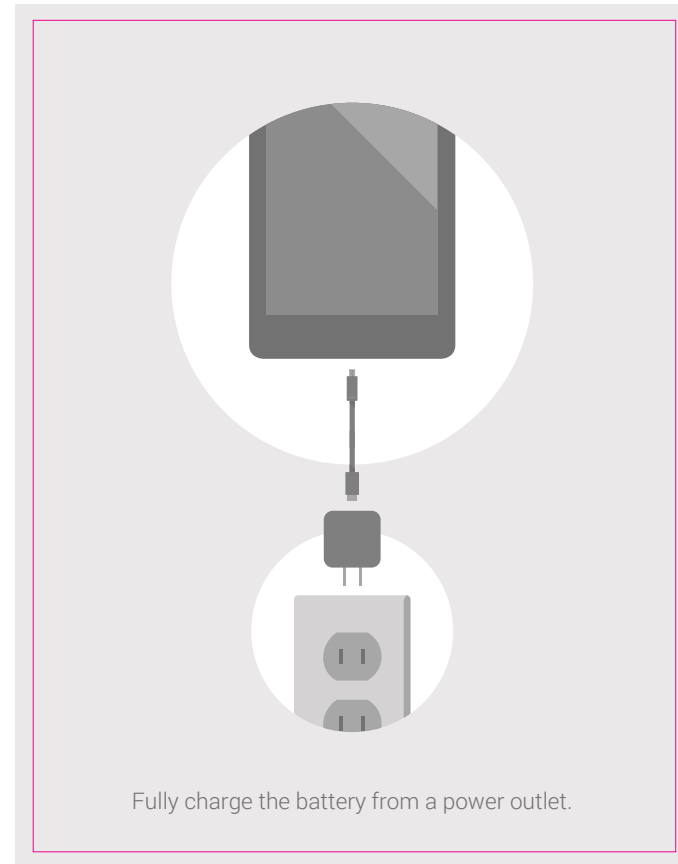

# 01. WiFi & LTE

Front

Back

PANTONE  
424 C

PANTONE  
299 C

## 02. LTE SIM Pin Card

Front w/ pin attached

Front w/o pin attached

Back

Die stamp for pin - do not print red outline