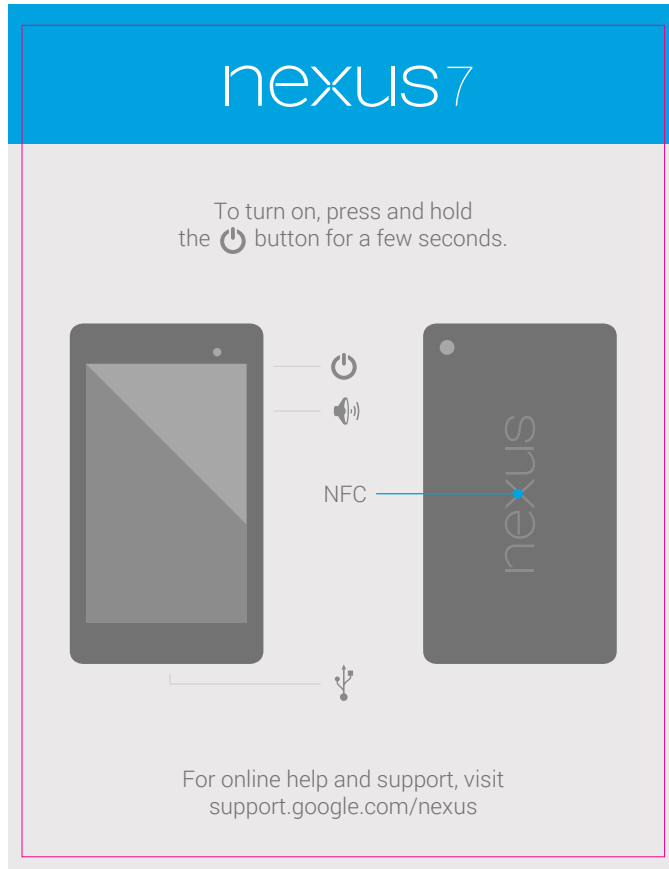

# 01. WiFi & LTE

Front

Back

PANTONE  
424 C

PANTONE  
299 C

## 02. LTE SIM Pin Card

Front w/ pin attached

Front w/o pin attached

Back

Die stamp for pin - do not print red outline