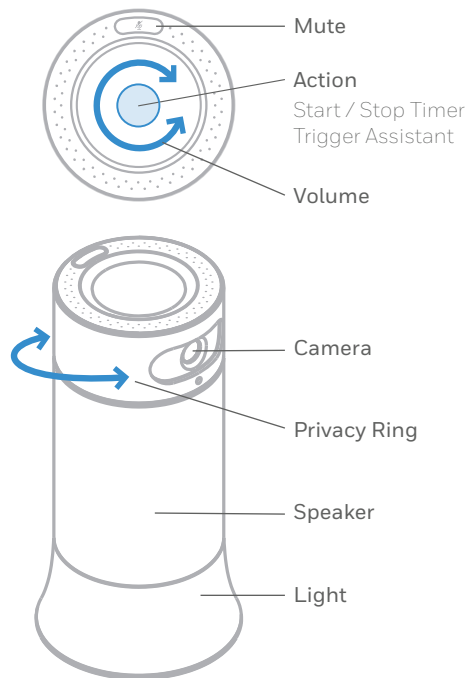

Base station

Voice commands

Say "OK Security", then say one of the commands listed in the app. Go to device settings for list of commands. Range for commands is ##ft).

Example: "OK Security, I'm leaving"

Accessories

Your Security & Awareness System can be paired with a number of accessories to extend the system and your control of it. This includes motion sensors, cameras, and door/window sensors, as well as a key fob.

Access Sensors

Key Fob

FCC Regulations

§ 15.19 (a)(3)

This device complies with part 15 of the FCC Rules. Operation is subject to the following two conditions: (1) This device may not cause harmful interference, and (2) this device must accept any interference received, including interference that may cause undesired operation.