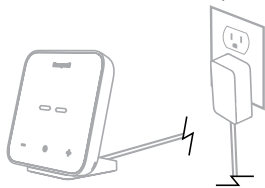

3 System setup

1 Connect the controller to power.

2 Press any button to enter setup.

3a Press 0 to access options for setting -1.

3b Press + to change setting -1 to the desired option.

Setting	Options (Default in bold)
-1 Controller Location	01 – Tabletop 02 – Wall mount

3c Press 0 to select the option for setting -1.

4a Setting -2 is displayed. Press 0 to access options for setting -2.

-2 Temperature Scale

4b Press + to change setting -2 to the desired option.

01 – °F
02 – °C

4c Press 0 to select the option for setting -2.

5a Setting -3 is displayed. Press 0 to access options for setting -3.

-3 Outdoor Unit Configuration

5b Press + to change setting -3 to the desired option.

01 – Single
02 – Multi

5c Press 0 to select the option for setting -3.

6a Setting -4 is displayed. Press 0 to access options for setting -4.

-4 Multi Outdoor Unit Number*

6b Press + to change setting -4 to the desired option.

02 – 99

*Only shown if Setting -3 is set to 02.

6c Press 0 to select the option for setting -4.

7a Setting -5 is displayed. Press 0 to access options for setting -5.

-5 Ductless Unit Brand

7b Press + to change setting -5 to the desired option.

See page 7 for Ductless Unit Brand ID

7c Press 0 to select the option for setting -5.

8a Setting -6 is displayed. Press 0 to access options for setting -6.

-6 Ductless Unit Model

8b Press + to change setting -6 to the desired option.

See page 7 for Ductless Unit Model ID

8c Press 0 to select the option for setting -5.

9 The screen will display [ ]. Press 0 to save and exit system setup.

[ ] Setup Complete