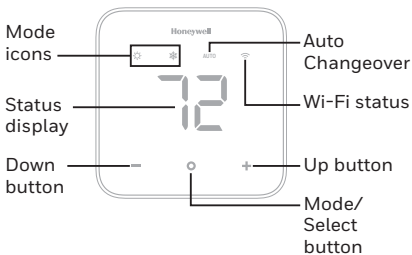

Quick reference