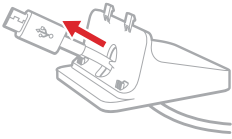

# 1 Choose a location

Choose a location where the controller's signal has a clear path to the ductless unit.

Remove the batteries from the remote controller that came with the ductless unit. That way the two controllers won't send conflicting commands.

## 2a Tabletop assembly

- 1 Pull the power cord through the tabletop stand.

- 2 Plug the power cord into the controller.

- 3 Connect the tabletop stand to the controller.

- 4 Plug the power cord into the wall adapter, and plug in the wall adapter.