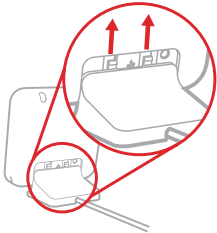

The controller sends an IR signal from three places. One on each side, left and right, and one from the top.

Consider them when you choose a location.

## 2a Tabletop assembly

- 1 Pull the power cord through the tabletop stand.

- 2 Plug the power cord into the controller.

- 3 Connect the tabletop stand to the controller.

- 4 Plug the power cord into the wall adapter, and plug in the wall adapter.

- 5 Place the controller in your selected location.