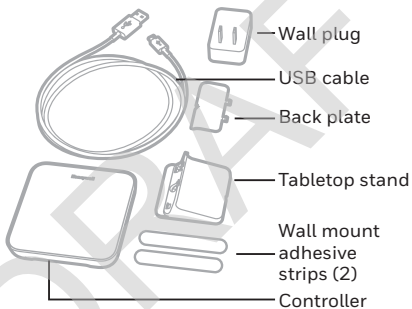

D6 PRO Wi-Fi DUCTLESS CONTROLLER

Installation Guide

For more information visit
yourhome.honeywell.com

In this box

Quick reference

Need Help?

Web
yourhome.honeywell.com

Email
MyLyric@honeywell.com

Phone
1-800-633-3991

Home and Building Technologies

715 Peachtree Street NE
Atlanta, GA 30308

yourhome.honeywell.com

® U.S. Registered Trademark
© 2017 Honeywell International Inc.
33-00322-01 M.S. 12-17
Printed in U.S.A.

33-00322-01