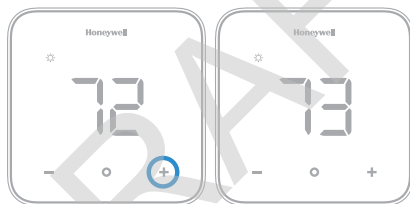

Change temperature

Warmer