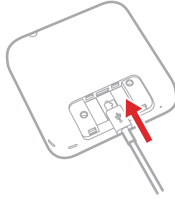

The controller sends an IR signal from three places. One on each side, left and right, and one from the top.

Consider them when you choose a location.

## 2a Tabletop assembly

- 1 Pull the power cord through the tabletop stand.

- 2 Plug the power cord into the controller.

- 3 Connect the tabletop stand to the controller.

- 4 Plug the power cord into the wall adapter, and plug in the wall adapter.