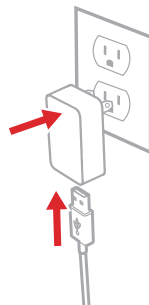

## 2b Wall mount assembly

- 1 Plug the power cord into the controller.

- 2 Snap the back plate onto the controller.

- 3 Attach the wall mount adhesive strips to the controller.

- 4 Plug the power cord into the wall adapter, and plug in the wall adapter.