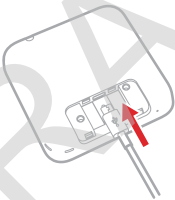

2b Wall mount assembly

1. 1 Plug the power cord into the controller.