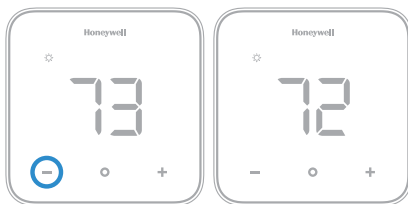

Idle mode

The controller goes into Idle mode (the screen is dim) after 45 seconds of inactivity. Press any button to wake up the controller. The wake up button push does not change temperature or settings.

Change mode

1. Be sure the controller is not in Idle mode, then press **O** to change the system mode.
2. Stop pressing **O** when you reach the mode you want.

The ductless unit will beep when it gets a command from the controller.

Symbol	Mode
	Heat mode - the ductless unit warms the space to the temperature shown on the controller.
	Cool mode - the ductless unit cools the space to the temperature shown on the controller.
[screen is blank]	Off mode - the ductless unit is turned off

Change temperature

Warmer

Cooler

Room temperature

Any time the controller is not being interacted with, the current room temperature is displayed on screen.

Viewing set temperature

Be sure the controller is not in Idle mode, then press **+** or **-** once to view the current set temperature. The set temperature will “pulse” on screen. After a short period of time the screen will change to display the room temperature.

Change temperature

1. Be sure the controller is not in Idle mode, then press **+** or **-** more than once to change the set temperature so it is higher or lower in the current mode.
2. Stop pressing **+** or **-** when you reach the temperature you want.
3. The screen will pulse and then return to the room temperature display.