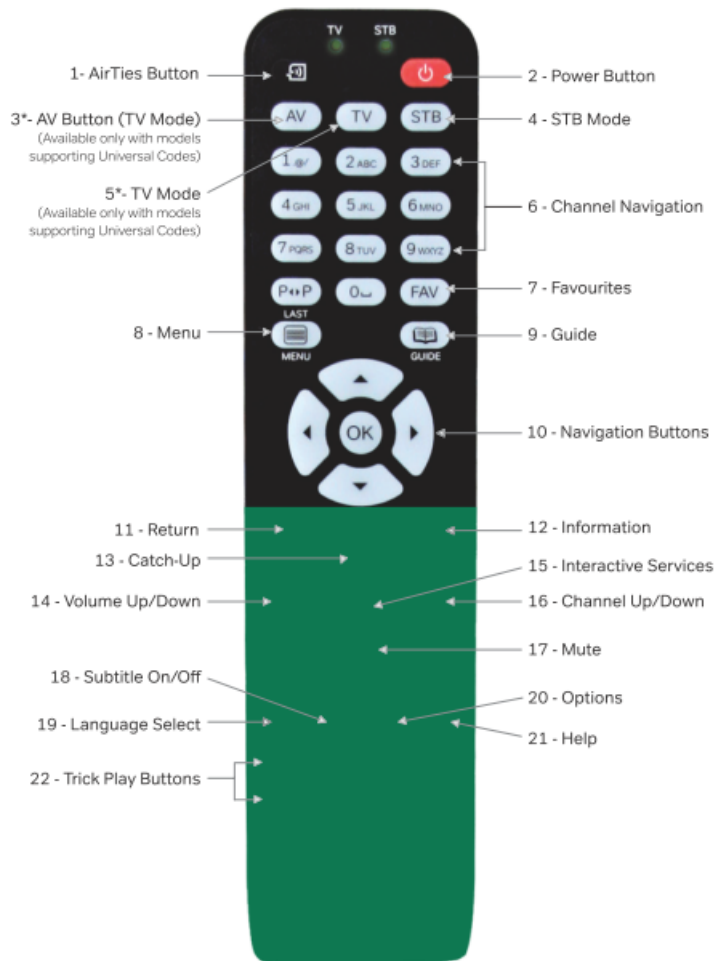

# User Manual

**Air 7410X Wireless UHD Set-Top Box**

**HDMI**

## Using Your Air 7410X

over a broadband IP connection.

The Air 7410X gives you access to Live TV Channels, Catch-up TV, some online video and radio applications on your UHD television.

The following items are included in the box:

- This user manual
- 1 x Air 7410X Set-Top Box
- 1 x Power Adapter
- 1 x IR Remote Control
- 2 x AAA Batteries
- 1 x 3.5mm Jack to SCART Cable
- 1 x CAT5 STP Cable
- 1 x HDMI Cable
- Digital Terrestrial Input

5. On power up, it is possible that the device would check the network and upgrade its firmware to the latest version. In this case, the **Power LED** would alternately blink. When the upgrade is finished, the device will automatically restart.
6. The “**POWER**” LED will light up indicating that the unit is now powered up and ready for operation.
7. In order to display the video from Air 7410X, you may need to change the settings on your television set so that its input matches to the television’s physical connection to the Set-Top Box.