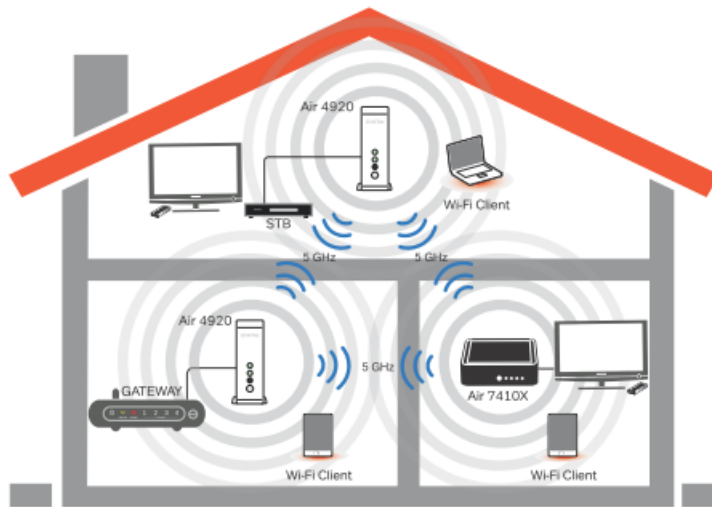

Setting up a Wireless Connection

Air 7410X can receive video transmissions over Wi-Fi eliminating the need to run Ethernet cables throughout your home.

Air 7410X can also act as an AP (Access Point), connecting to other AP devices over Wi-Fi with AirTies Mesh technology, to efficiently distribute video within the home. Air 7410X provides a wireless connection to clients closest to it, significantly reducing the retransmission overhead, improving airtime, and expanding home Wi-Fi network coverage.

Please contact your service provider for information on how to setup Air 7410X as an AP and supported AP devices.

Below, Air 7410X is depicted as a mesh node with Air 4920s.

Note: USB 3.0 devices may have adverse effect on the wireless performance. It is recommended that such devices are attached to the USB port with a 25 cm USB cable.