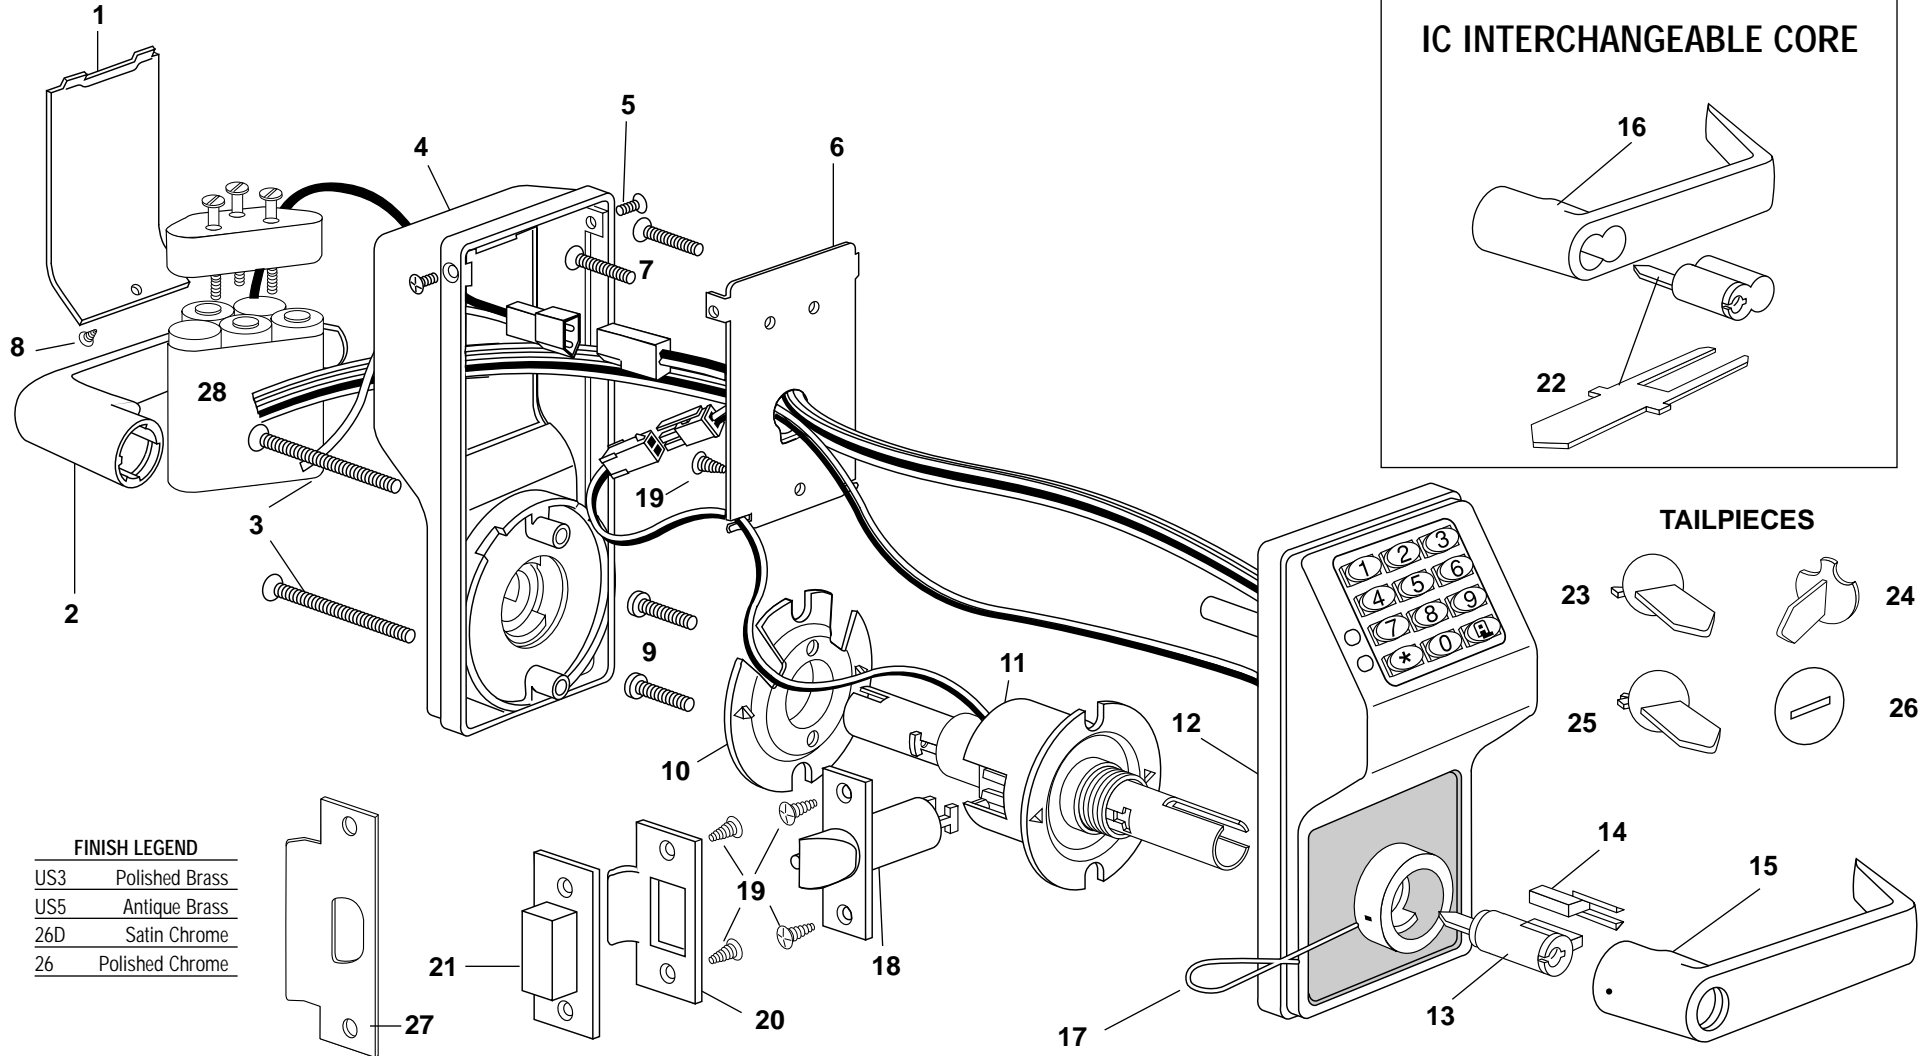

MODEL DL 2700WP LEVER SETS PARTS LIST

Standard Cylinder and Interchangeable Core Models

Key Part No.	Description
1a	HW592-US3 Battery Cover
1b	HW592-US5 Battery Cover
1c	HW592-26D Battery Cover
1d	HW592-26 Battery Cover
2a	HW615-US3 Inside Lever
2b	HW615-US5 Inside Lever
2c	HW615-26D Inside Lever
2d	HW615-26 Inside Lever
Thru Bolt/10-32x2-1/2", (2)	
3a	SC458-US3 Flat Hd.,PH,MS
3b	SC458-US5 Flat Hd.,PH,MS
3c	SC458-26D Flat Hd.,PH,MS
3d	SC458-26 Flat Hd.,PH,MS
4a	S6044-US3 Inside Housing Ass'y
4b	S6044-US5 Inside Housing Ass'y
4c	S6044-26D Inside Housing Ass'y
4d	S6044-26 Inside Housing Ass'y
Inside Mounting Screws (2)	
5a	P1526-US3 #6-32x3/8", Oval Hd
5b	P1526-US5 #6-32x3/8", Oval Hd
5c	P1526-26D #6-32x3/8", Oval Hd
5d	P1526-26 #6-32x3/8", Oval Hd
6	HW594 Inside Mounting Plate
Inside Mounting Plate Screws (2)	
7	SC459 #8-32 x 1", Flat Hd., PH, MS
8a	P5851-26D #4-40x1/4", Flat Hd., PH, MS
8b	P5851-US3 #4-40x1/4", Flat Hd., PH, MS
Inside Rose Screws (2)	
9	SC457 #10-32 x 1", w/#8 Pan Hd, PH, MS
10	HW564 Inside Rose
11	S6045 Lock Body Assembly
11A	S6046 IC Lock Body Assembly
12a	S6054-US3 Outside Housing Ass'y
12b	S6054-US5 Outside Housing Ass'y
12c	S6054-26D Outside Housing Ass'y
12d	S6054-26 Outside Housing Ass'y

Key Part No.	Description
13a	HW596-US3 Std. Cylinder Ass'y
13b	HW596-26D Std. Cylinder Ass'y
14	HW578 Cylinder Retainer
15a	HW614-US3 Outside Lever
15b	HW614-US5 Outside Lever
15c	HW614-26D Outside Lever
15d	HW614-26 Outside Lever
16a	HW616-US3 Outside Lever-IC Core
16b	HW616-US5 Outside Lever-IC Core
16c	HW616-26D Outside Lever-IC Core

Key Part No.	Description
16d	HW616-26 Outside Lever-IC Core
17	HW618 Lever Release Pin
18a	S6034-US3 Latch - 2-3/4" Backset
18b	S6034-US5 Latch - 2-3/4" Backset
18c	S6034-26D Latch - 2-3/4" Backset
18d	S6034-26 Latch - 2-3/4" Backset
18e	S6035-US3 Latch - 2-3/8" Backset
18f	S6035-US5 Latch - 2-3/8" Backset
18g	S6035-26D Latch - 2-3/8" Backset
18h	S6035-26 Latch - 2-3/8" Backset