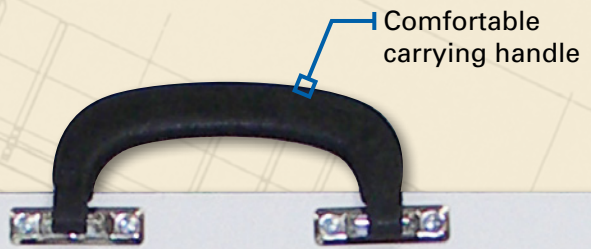

# PXB Portable Parallel Straightedge Board

FRONT VIEW

Precision-made aluminum straightedge with rubberized grip

SIDE VIEW

Warp-free Melamine® laminated surface

No.	Size	SRP
PXB21	16" x 21"	\$96.00 ea
PXB24	18" x 24"	102.00 ea
PXB26	20" x 26"	106.00 ea
PXB31	23" x 31"	128.00 ea
PXB36	24" x 36"	139.00 ea
PXB42	30" x 42"	169.00 ea

BACK VIEW

Comfortable carrying handle

Foldaway back legs with rubber feet

Non-slip rubber "Grip-Track" feet

Underwire system keeps blade parallel no matter where it is moved