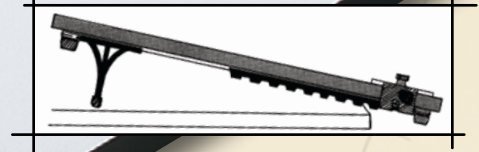

# PXB Portable Parallel Straightedge Board

FRONT VIEW

Precision-made aluminum straightedge with rubberized grip

SIDE VIEW

Warp-free Melamine® laminated surface

No.	Size	SRP
PXB21	16" x 21"	\$96.00 ea
PXB24	18" x 24"	102.00 ea
PXB26	20" x 26"	106.00 ea
PXB31	23" x 31"	128.00 ea
PXB36	24" x 36"	139.00 ea
PXB42	30" x 42"	169.00 ea

BACK VIEW

Comfortable carrying handle

Foldaway back legs with rubber feet

Non-slip rubber "Grip-Track" feet

Underwire system keeps blade parallel no matter where it is moved