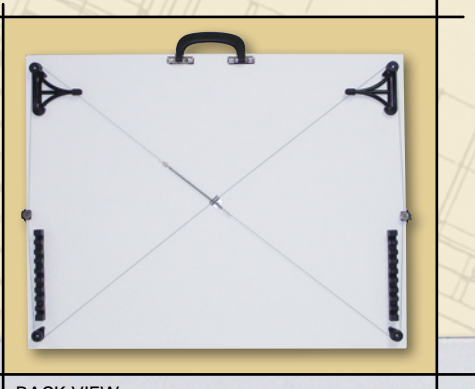

# PXB Portable Parallel Straightedge Board

FRONT VIEW

Precision-made aluminum straightedge with rubberized grip

SIDE VIEW

Warp-free Melamine® laminated surface

No.	Size	SRP
PXB21	16" x 21"	\$96.00 ea
PXB24	18" x 24"	102.00 ea
PXB26	20" x 26"	106.00 ea
PXB31	23" x 31"	128.00 ea
PXB36	24" x 36"	139.00 ea
PXB42	30" x 42"	169.00 ea

BACK VIEW

Comfortable carrying handle

Foldaway back legs with rubber feet

Non-slip rubber "Grip-Track" feet

Underwire system keeps blade parallel no matter where it is moved