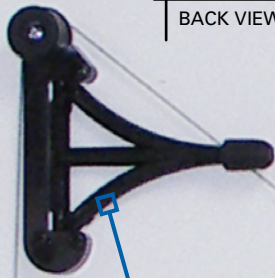

# PXB Portable Parallel Straightedge Board

FRONT VIEW

Precision-made aluminum straightedge with rubberized grip

SIDE VIEW

Warp-free Melamine® laminated surface

No.	Size	SRP
PXB21	16" x 21"	\$96.00 ea
PXB24	18" x 24"	102.00 ea
PXB26	20" x 26"	106.00 ea
PXB31	23" x 31"	128.00 ea
PXB36	24" x 36"	139.00 ea
PXB42	30" x 42"	169.00 ea

BACK VIEW

Comfortable carrying handle

Foldaway back legs with rubber feet

Non-slip rubber "Grip-Track" feet

Underwire system keeps blade parallel no matter where it is moved