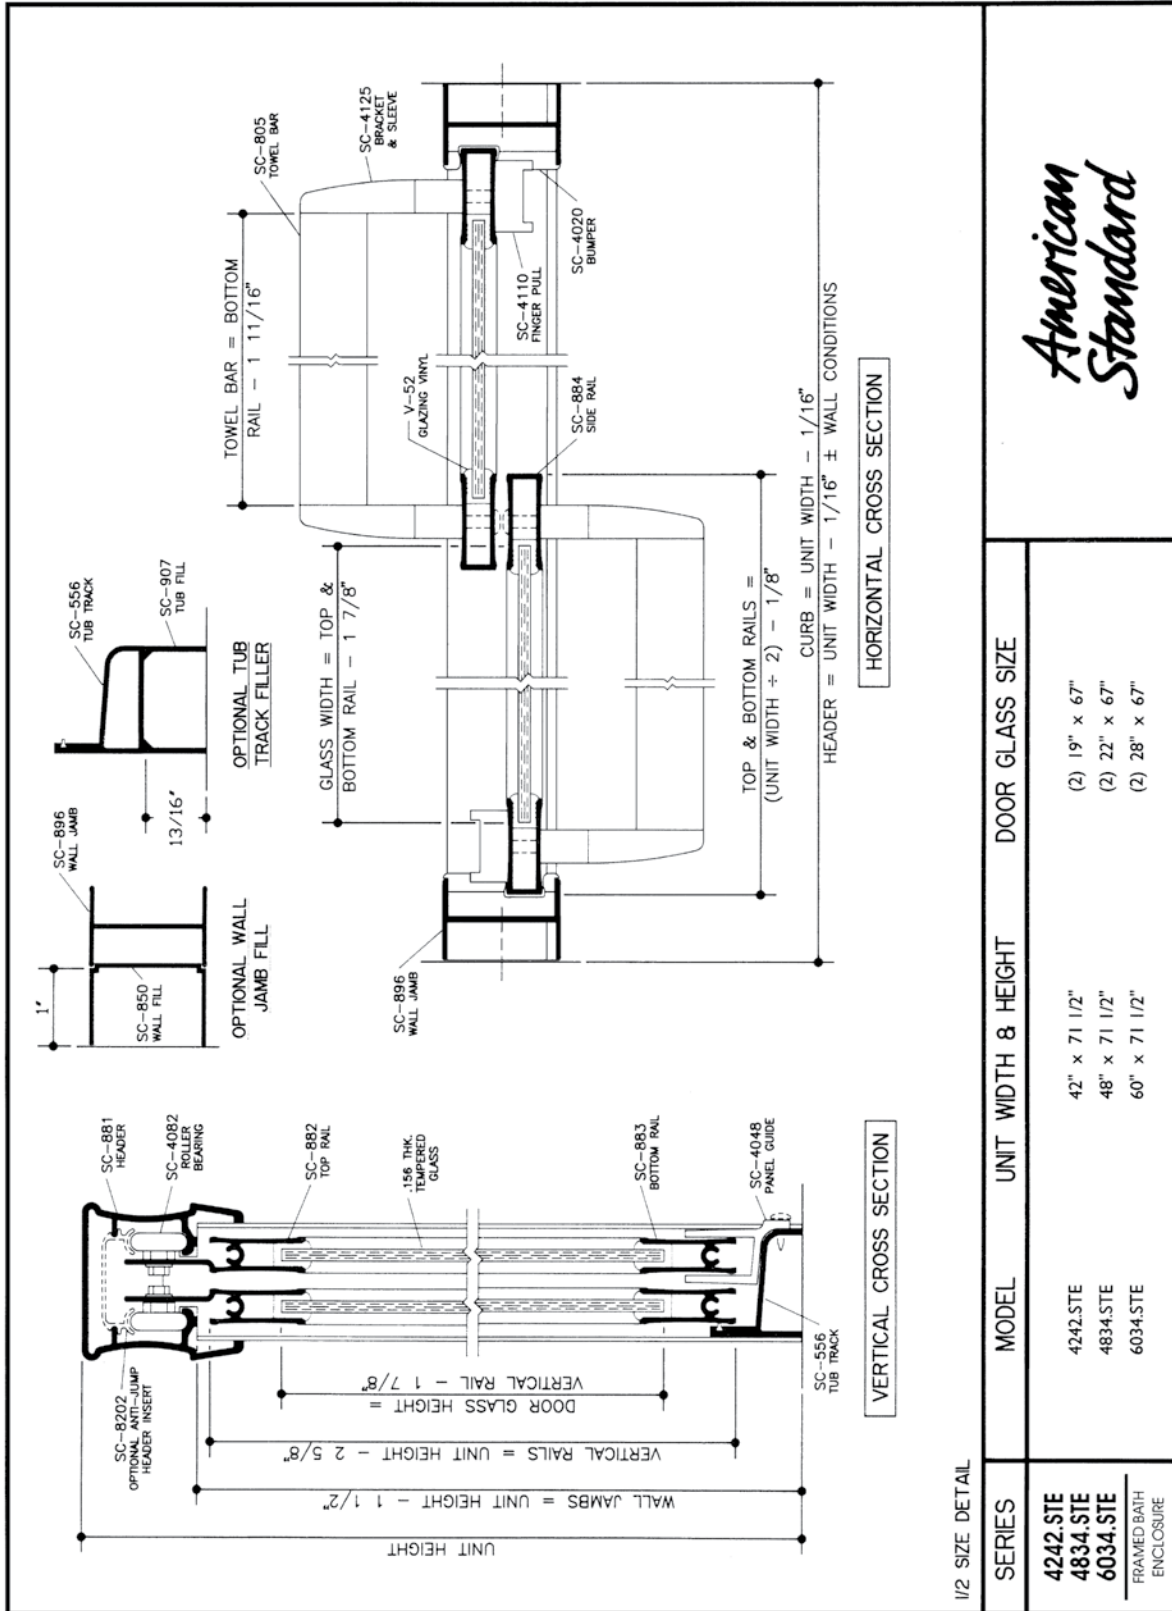

SLIDING SHOWER DOOR ENCLOSURES

Product Features:

- Tempered safety glass
- Header to jamb safety lock
- Adjustable roller assembly for out-of-square installations
- Easy clean tackless sill plate
- Jamb bumpers
- Towel bars on interior and exterior of unit
- Concealed caulking channels for water-tight installation

6034.STE1 Obscure Glass

6034.STE2 Clear Glass

6034.STE5 Rain Glass

56" to 60" x 71-1/2"

(1422 to 1524 x 1816mm)

4834.STE1 Obscure Glass

4834.STE2 Clear Glass

4834.STE5 Rain Glass

44" to 48" x 71-1/2"

(1118 to 1219 x 1816mm)

4242.STE1 Obscure Glass

4242.STE2 Clear Glass

4242.STE5 Rain Glass

40" to 42" x 71-1/2"

(1016 to 1067 x 1816mm)

To Be Specified:

- Frame Finish: (specify finish)
- Shower Base*: (specify color)
- Shower Wall*: (specify color)
- Faucet*: (specify finish)

* See fixture and faucet section for available models

SEE REVERSE SIDE FOR DETAILED
DIMENSIONAL INFORMATION