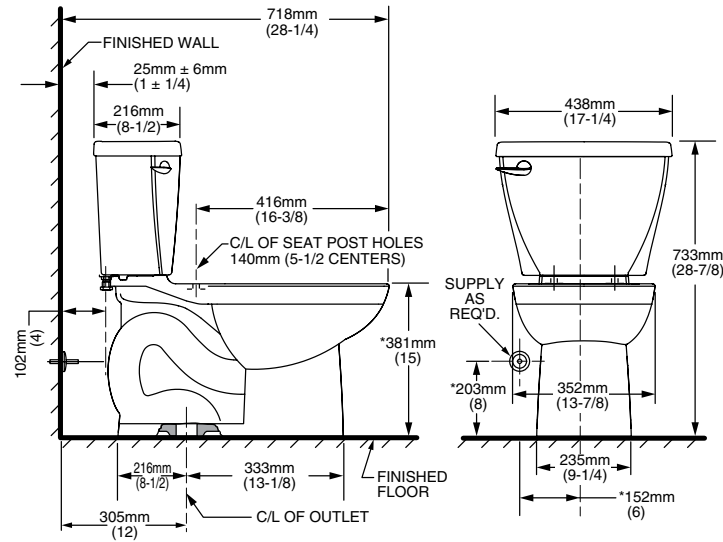

#### Nominal Dimensions:

718 x 438 x 733mm (28-1/4" x 17-1/4" x 28-7/8")

Fixture only, seat and supply by others

#### NOTES:

THIS TOILET IS DESIGNED TO ROUGH-IN AT A MINIMUM DIMENSION OF 305MM (12") FROM FINISHED WALL TO C/L OF OUTLET. SUPPLY NOT INCLUDED WITH FIXTURE AND MUST BE ORDERED SEPARATELY.

\* DIMENSION SHOWN FOR LOCATION OF SUPPLY IS SUGGESTED.

**IMPORTANT:** Dimensions of fixtures are nominal and may vary within the range of tolerances established by ANSI Standard A112.19.2. These measurements are subject to change or cancellation. No responsibility is assumed for use of superseded or voided pages.

\* DIMENSION SHOWN FOR LOCATION OF SUPPLY IS SUGGESTED.

**IMPORTANT:** Dimensions of fixtures are nominal and may vary within the range of tolerances established by ANSI Standard A112.19.2. These measurements are subject to change or cancellation. No responsibility is assumed for use of superseded or voided pages.