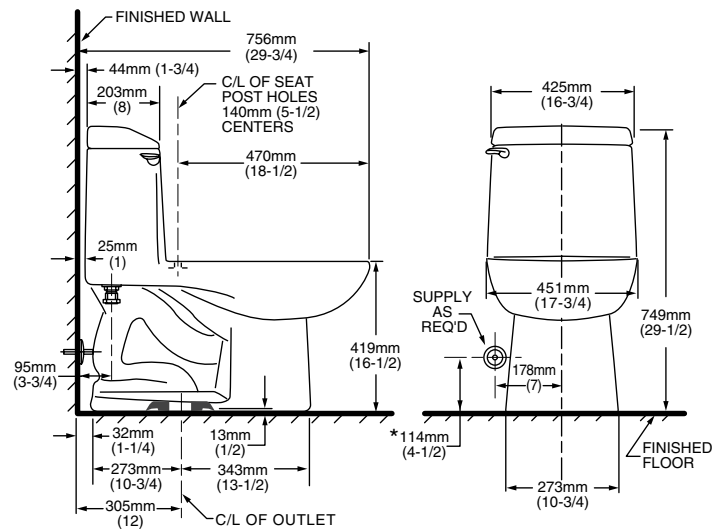

**TRADITIONAL CHAMPION® 4 ELONGATED
RIGHT HEIGHT™ ONE-PIECE TOILET WITH SEAT**

2034.004

- Vitreous china
- EverClean® surface inhibits the growth of stain- and odor-causing bacteria, mold, and mildew on the surface
- Low-consumption (6.0 Lpf/1.6 gpf)
- Features **Champion® 4 Flushing System** performance platform
- 4" non-adjustable, piston action Accelerator™ flush valve
- 16-1/2" rim height for accessible applications
- Elongated siphon action jetted bowl
- 2-3/8" fully-glazed trapway
- Includes color-matched and design-matched slow-close molded wood toilet seat and cover with polished chrome hinges and EverClean® surface
- Traditional styled polished chrome trip lever
- Two matching styled polished chrome bolt caps
- 100% factory flush tested
- 10 year warranty

Nominal Dimensions:

756 x 451 x 749mm
(29-3/4" x 17-3/4" x 29-1/2")

Fixture and seat only, supply by others

Compliance Certifications -

Meets or Exceeds the Following Specifications:

- ASME A112.19.2M for Vitreous China Fixtures- includes Flush Performance, Ball Pass Diameter, Trap Seal Depth and all Dimensions

- When installed, top of seat meets minimum requirement of 432 to 483mm (17" to 19") from the finished floor.

NOTES:

THIS TOILET IS DESIGNED TO ROUGH-IN AT A MINIMUM DIMENSION OF 305MM (12") FROM FINISHED WALL TO C/L OF OUTLET. SUPPLY NOT INCLUDED WITH FIXTURE AND MUST BE ORDERED SEPARATELY.

* DIMENSION SHOWN FOR LOCATION OF SUPPLY IS SUGGESTED.

IMPORTANT: Dimensions of fixtures are nominal and may vary within the range of tolerances established by ANSI Standard A112.19.2. These measurements are subject to change or cancellation. No responsibility is assumed for use of superseded or voided pages.