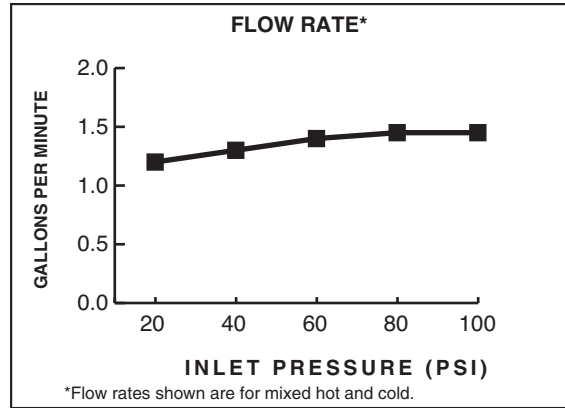

CODES AND STANDARDS

These products meet or exceed the following codes and standards:

- **ASME A112.18.1M**
- **CSA B 125**
- **NSF 61/Section 9**

Product Number	Description
2908.222.002	Lavatory faucet with Non-Metallic Speed Connect™ pop-up drain. 2 sets of handles included (metal levers and porcelain levers). Polished Chrome finish.

Meets the American Disabilities Act Guidelines and **ANSI A117.1** Requirements for the physically challenged.