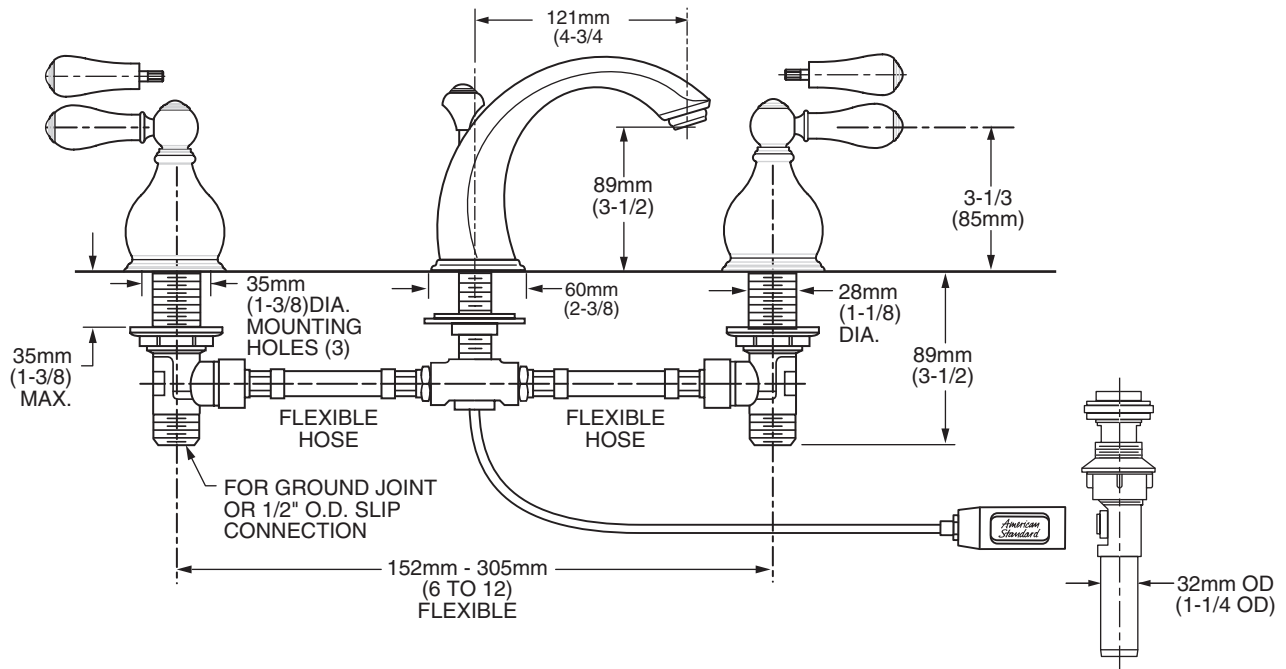

### MODEL NUMBER:

- **2908.222.002 Widespread Lavatory**  
Speed Connect™ pop-up drain. 2 sets of handles included. (metal lever handles and porcelain lever handles). Polished Chrome finish.

### GENERAL DESCRIPTION:

Durable cast brass spout and metal lever handles. Cast brass valve bodies with flexible hose connections for 6" to 12" (152mm to 305mm) installations. One-half inch male inlet shanks. 1/4 turn washerless ceramic disc valve cartridges. 20 inch (500mm) long flexible stainless steel drain cable is pre-assembled to spout. Non-Metallic Speed Connect™ drain body with 1-1/4" (32mm) tail piece. 1.5gpm / 5.7 L/min maximum flow rate.

### SUGGESTED SPECIFICATION:

Two handle widespread lavatory faucet shall feature cast brass valve bodies with flexible hose connections for 6" to 12" installations. Shall also feature 1/4 turn washerless ceramic disc valve cartridges that are reversible for use with cross or lever handles. Shall also feature the Non-Metallic Speed Connect™ Drain with stainless steel cable acuation. Fitting shall be American Standard Model # 2908.222.002.

**CODES AND STANDARDS**

These products meet or exceed the following codes and standards:

- ASME A112.18.1M**
- CSA B 125**
- NSF 61/Section 9**

Product Number	Description
2908.222.002	Lavatory faucet with Non-Metallic Speed Connect™ pop-up drain. 2 sets of handles included (metal levers and porcelain levers). Polished Chrome finish.