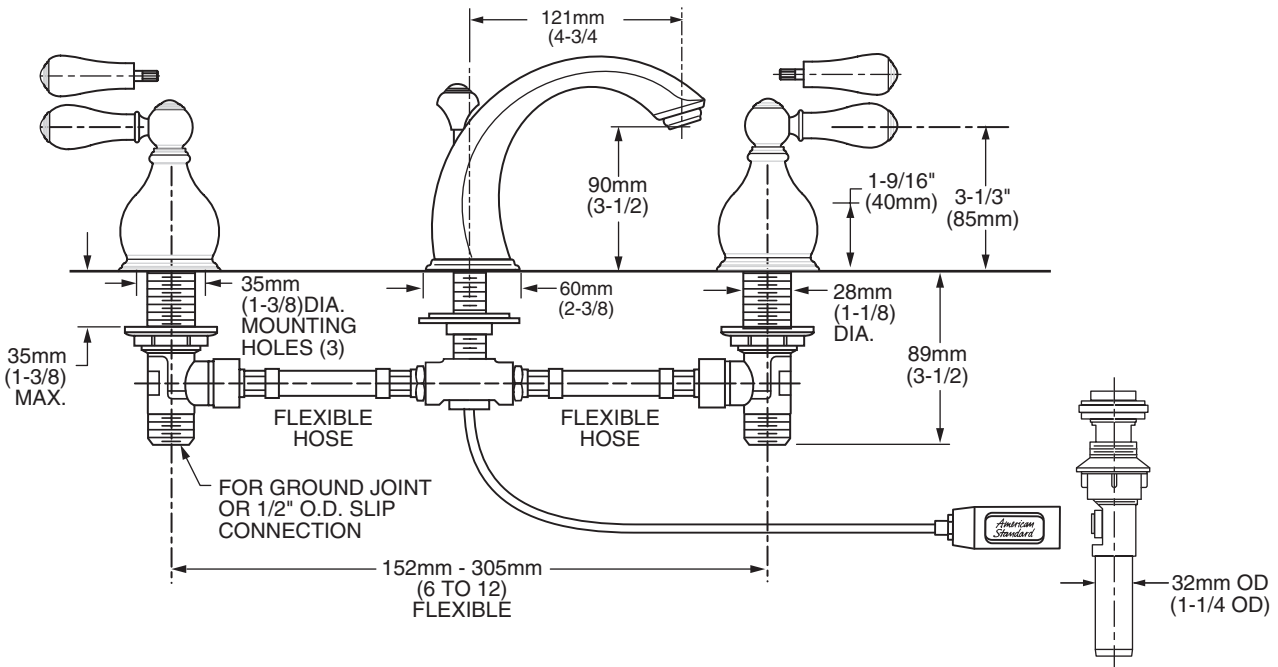

2908.222 Shown

**MODEL NUMBER:**

- ❑ **2908.222 Widespread Lavatory**  
Speed Connect™ pop-up drain. 2 sets of handles included. (metal lever handles and porcelain lever handles).
- ❑ **2908.224 Widespread Lavatory**  
Pop-up drain. Metal lever handles.

**GENERAL DESCRIPTION:**

Durable cast brass spout and metal lever handles. Cast brass valve bodies with flexible hose connections for 6" to 12" (152mm to 305mm) installations. One-half inch male inlet shanks. 1/4 turn washerless ceramic disc valve cartridges. 20 inch (500mm) long flexible stainless steel drain cable is pre-assembled to spout. Non-Metallic Speed Connect™ drain body with 1-1/4" (32mm) tail piece. 2.2gpm / 8.3 L/min maximum flow rate.

**Low Lead:** Meets NSF Standard 61/Section 9 & Prop 65 lead requirements.

**Exclusive Speed Connect Drain:**

- 1/3 the parts, installs in 1/3 the time.
- No tools or plumbers putty required for installation.
- No adjustments required - seals the first time, every time.
- Flexible stainless steel cable - installs effortlessly in tight spaces.

**Lifetime Warranty**

**SUGGESTED SPECIFICATION:**

Two handle widespread lavatory faucet shall feature cast brass valve bodies with flexible hose connections for 6" to 12" installations. Shall also feature 1/4 turn washerless ceramic disc valve cartridges that are reversible for use with cross or lever handles. Shall also feature the Non-Metallic Speed Connect™ Drain with stainless steel cable acuation. Fitting shall be American Standard Model # 2908.22.\_\_\_\_\_.