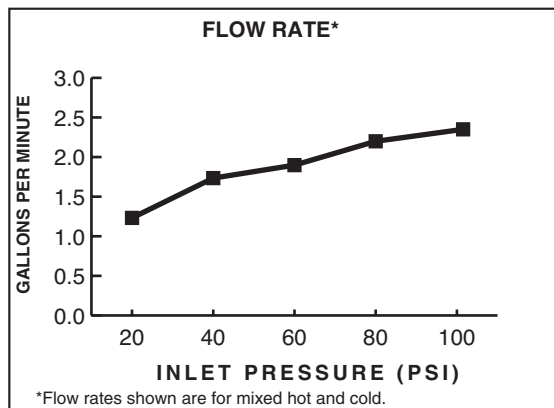

CODES AND STANDARDS

These products meet or exceed the following codes and standards:

- ASME A112.18.1M
- CSA B 125
- NSF 61/Section 9

Product Number	Description	Finish Options					
		Polished Chrome	PVD Polished Brass	PVD Satin/Chrome	PVD Satin/Nickel	PVD Satin/Brass	P. Chrome /PVD Brass Mix
		002EZ	099	221	295	295	299
2908.222	Lavatory faucet with Non-Metallic Speed Connect™ pop-up drain. 2 sets of handles included (metal levers and porcelain levers)			N/A	N/A	N/A	N/A
2908.224	Lavatory faucet with Non-Metallic pop-up drain. Metal Lever handles.	N/A	N/A				

N/A = NOT AVAILABLE

Meets the American Disabilities Act Guidelines and **ANSI A117.1** Requirements for the physically challenged.