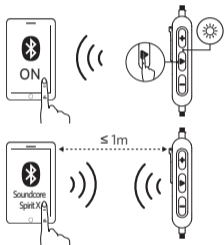

Charging

Flashing red

Low battery

Steady red

Charging

Steady blue

Fully charged

Pairing

 Press and hold for 4 seconds

Enter pairing mode

Un-pair connected device and re-enter pairing mode

 Rapidly flashing blue

Pairing mode

 Steady blue

Connected to a device

Controls