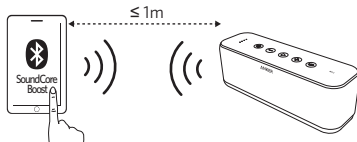

◐◐◐◐ One flashing white Low battery

◐◐◐◐ Off Fully charged

To preserve battery lifespan, fully charge at least once every 45 days.

Charge USB Devices

Turn on / off

Bluetooth Pairing

>4s

Enter pairing mode

Un-pair connected device and re-enter pairing mode

Rapidly flashing blue Pairing mode

Steady blue

Connected to a device

When turned on, SoundCore will automatically connect to the last connected device if available. If not, SoundCore will enter pairing mode.