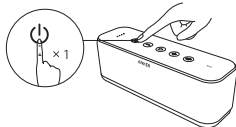

◐◐◐◐ One flashing white Low battery

◐◐◐◐ Off Fully charged

To preserve battery lifespan, fully charge at least once every 45 days.

Charge USB Devices

Turn on / off

Bluetooth Pairing

>4s

Enter pairing mode