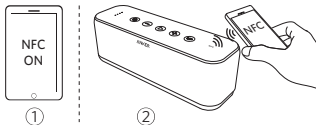

Un-pair connected device and re-enter pairing mode

Rapidly flashing blue Pairing mode

Steady blue

Connected to a device

When turned on, SoundCore will automatically connect to the last connected device if available. If not, SoundCore will enter pairing mode.

NFC NFC Pairing

To break connection, tap again the NFC device onto SoundCore's NFC detection area.

Connect via AUX

* SoundLine AUX cable sold separately

When using AUX mode, Bluetooth connection will break.