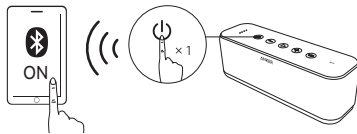

◐◐◐◐ One flashing white Low battery

◐◐◐◐ Off Fully charged

To preserve battery lifespan, fully charge at least once every 45 days.

Charge USB Devices

Turn on / off

Bluetooth Pairing

>4s

Enter pairing mode

Un-pair connected device and re-enter pairing mode

Rapidly flashing blue Pairing mode

Steady blue

Connected to a device

When turned on, SoundCore will automatically connect to the last connected device if available. If not, SoundCore will enter pairing mode.