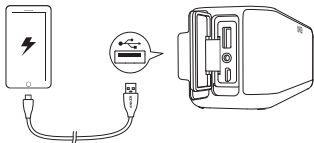

◐◐◐◐ One flashing white Low battery

◐◐◐◐ Off Fully charged

To preserve battery lifespan, fully charge at least once every 45 days.

Charge USB Devices

Turn on / off

Bluetooth Pairing

>4s

Enter pairing mode