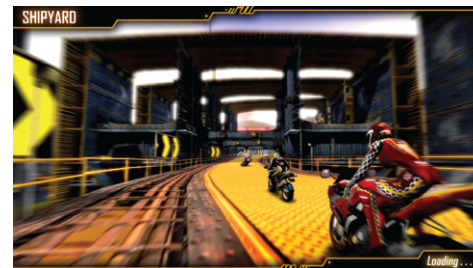

## Speed Rider | Wahlap | Video

Try and ride faster than a storm with Storm Riders! The road goes by in a blur as you crack the throttle on Storm Riders and race like the wind! The storm is coming!

Linkable up to 4 players | 42" LCD screen | 11 tracks | 10 bikes | Unlimited boost | Striking LED lit cabinet

## Gameplay

Experience super fast motorbike racing like never before. Choose from 10 bikes and then take on Storm Riders 11 tracks based in 3 major location; Harbour, Forest and the Old Flight Facility. Step on to Storm Rider and unleash the speed!