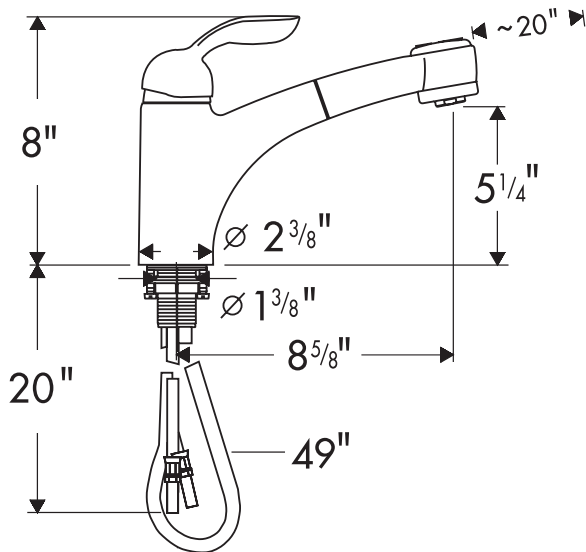

Available Finishes

Chrome

06649000

Steel Optik

06649860

The measurements shown are for reference only.

Products and specifications shown are subject to change without notice.

Specification sheet revised 2/2008

hansgrohe