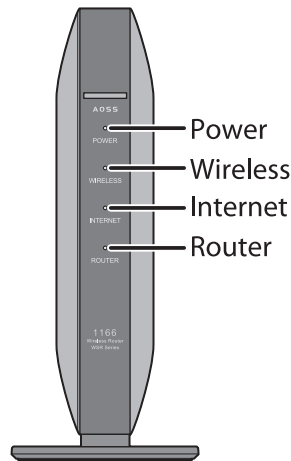

WSR-1166DD