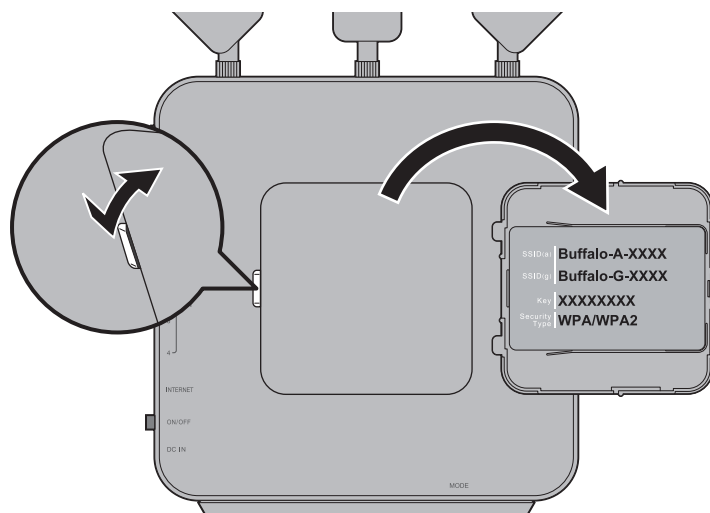

AirStation Quick Setup Guide

Setup

Default Values

WXR-1900DHPD

The setup card for the WSR-1166DD/WSR-600DD is included in the package.

Opening Settings

-  192.168.11.1
-  password
- 

Router Info	
Release	DD-WRT NG beta r0 8.1
Hardware	Buffalo WXR-1900DHP
Kernel version	3.10.49
Uptime	01:24:17
Current time	12/01/2015 04:31:05
Current load	0.90/0.115/0.104
Memory usage	43/503 MB

Internet Connection	
Wan Port	Connecting

Wireless Network	
SSID (2.4 GHz)	Buffalo-G-4E1E
SSID (5 GHz)	Buffalo-A-4E1E

Note: After logging in to Settings, we recommend that you change the default administrator password.