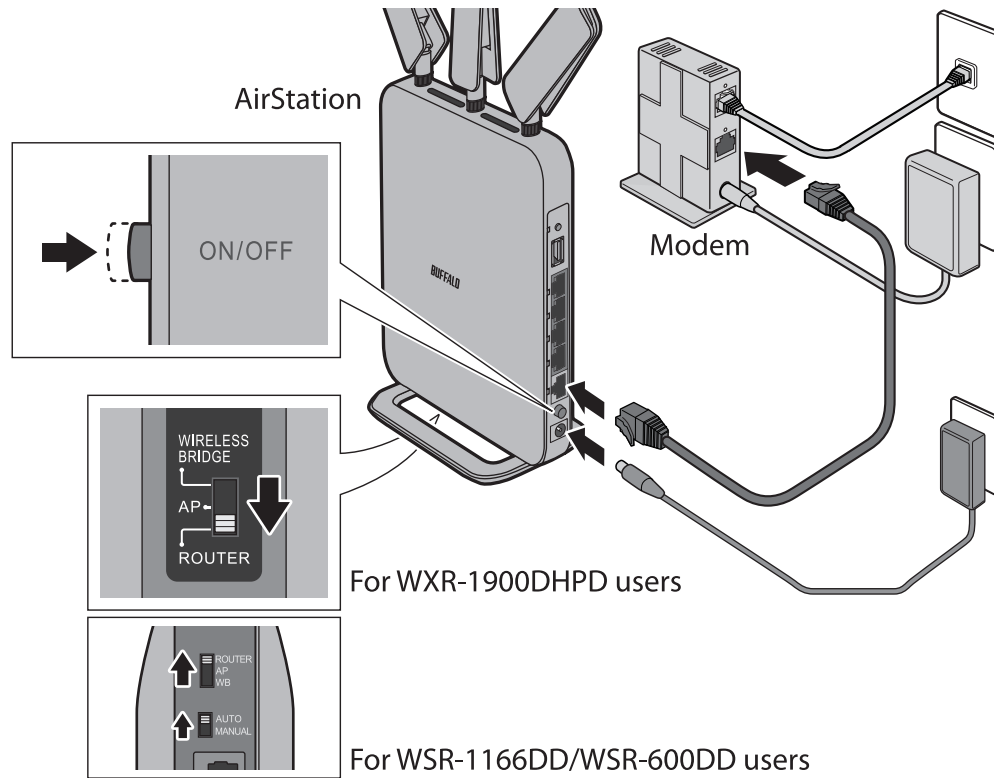

AirStation Quick Setup Guide

Setup

Default Values

WXR-1900DHPD

The setup card for the WSR-1166DD/WSR-600DD is included in the package.

Opening Settings

-  192.168.11.1
-  password
- 

Router Info	
Release	DD-WRT NG beta r0 8.1
Hardware	Buffalo WXR-1900DHP
Kernel version	3.10.49
Uptime	01:24:17
Current time	12/01/2015 04:31:05
Current load	0.90/0.115/0.104
Memory usage	43/503 MB

Internet Connection	
Wan Port	Connecting

Wireless Network	
SSID (2.4 GHz)	Buffalo-G-4E1E
SSID (5 GHz)	Buffalo-A-4E1E

Note: After logging in to Settings, we recommend that you change the default administrator password.