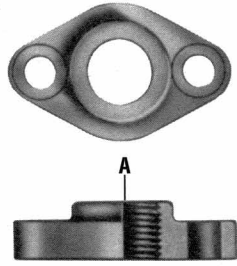

#### FOR ALL TU-FLO COMPR. EXCEPT TF-300

FITTING Pc. No.	A PIPE THREAD
213041	3/8"
213042	1/2"

FITTING Pc. No.	A PIPE THREAD
233018	1/2"

FITTING Pc. No.	A PIPE THREAD
237438	1/2"
246446	3/4"

FITTING Pc. No.	Body Pc. No.	Nut Pc. No.	Sleeve Pc. No.	TUBING SIZE
220109	212916	203755	203754	1/2"
227045	237252	232775	210612	5/8"

FITTING Pc. No.	Body Pc. No.	Nut Pc. No.	Sleeve Pc. No.	TUBING SIZE
220054	212858	203896	203897	3/4"

FITTING Pc. No.	Body Pc. No.	Nut Pc. No.	Sleeve Pc. No.	TUBING SIZE	FACING POSITION
217711	212234	231429	203754	1/2"	AS SHOWN
223286	232761	232775	210612	5/8"	AS SHOWN
223287	232762	232775	210612	5/8"	OPPOSITE
217246	211333	203896	203897	3/4"	AS SHOWN
220071	212864	203896	203897	3/4"	OPPOSITE

FITTING Pc. No.	Body Pc. No.	Nut Pc. No.	Sleeve Pc. No.	TUBING SIZE	A LENGTH
220214	213038	203755	203754	1/2"	2 1/8"
217501	211878	203896	203897	3/4"	2 1/2"