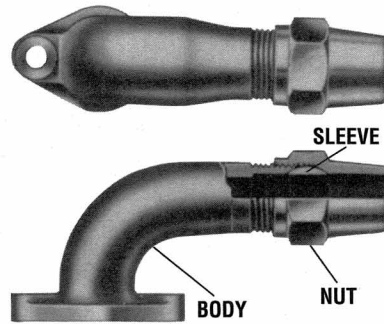

#### FOR ALL TU-FLO COMPR. EXCEPT TF-300

FITTING Pc. No.	A PIPE THREAD
213041	3/8"
213042	1/2"

FITTING Pc. No.	A PIPE THREAD
233018	1/2"

FITTING Pc. No.	A PIPE THREAD
237438	1/2"
246446	3/4"

FITTING Pc. No.	Body Pc. No.	Nut Pc. No.	Sleeve Pc. No.	TUBING SIZE
220109	212916	203755	203754	1/2"
227045	237252	232775	210612	5/8"

FITTING Pc. No.	Body Pc. No.	Nut Pc. No.	Sleeve Pc. No.	TUBING SIZE
220054	212858	203896	203897	3/4"

FITTING Pc. No.	Body Pc. No.	Nut Pc. No.	Sleeve Pc. No.	TUBING SIZE	FACING POSITION
217711	212234	231429	203754	1/2"	AS SHOWN
223286	232761	232775	210612	5/8"	AS SHOWN
223287	232762	232775	210612	5/8"	OPPOSITE
217246	211333	203896	203897	3/4"	AS SHOWN
220071	212864	203896	203897	3/4"	OPPOSITE

FITTING Pc. No.	Body Pc. No.	Nut Pc. No.	Sleeve Pc. No.	TUBING SIZE	A LENGTH
220214	213038	203755	203754	1/2"	2 1/8"
217501	211878	203896	203897	3/4"	2 1/2"