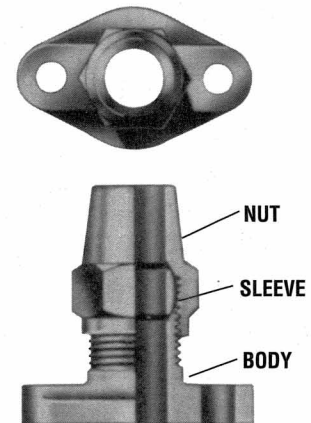

#### FOR ALL TU-FLO COMPR. EXCEPT TF-300

FITTING Pc. No.	A PIPE THREAD
213041	3/8"
213042	1/2"

FITTING Pc. No.	A PIPE THREAD
233018	1/2"

FITTING Pc. No.	A PIPE THREAD
237438	1/2"
246446	3/4"

FITTING Pc. No.	Body Pc. No.	Nut Pc. No.	Sleeve Pc. No.	TUBING SIZE
220109	212916	203755	203754	1/2"
227045	237252	232775	210612	5/8"

FITTING Pc. No.	Body Pc. No.	Nut Pc. No.	Sleeve Pc. No.	TUBING SIZE
220054	212858	203896	203897	3/4"

FITTING Pc. No.	Body Pc. No.	Nut Pc. No.	Sleeve Pc. No.	TUBING SIZE	FACING POSITION
217711	212234	231429	203754	1/2"	AS SHOWN
223286	232761	232775	210612	5/8"	AS SHOWN
223287	232762	232775	210612	5/8"	OPPOSITE
217246	211333	203896	203897	3/4"	AS SHOWN
220071	212864	203896	203897	3/4"	OPPOSITE

FITTING Pc. No.	Body Pc. No.	Nut Pc. No.	Sleeve Pc. No.	TUBING SIZE	A LENGTH
220214	213038	203755	203754	1/2"	2 1/8"
217501	211878	203896	203897	3/4"	2 1/2"