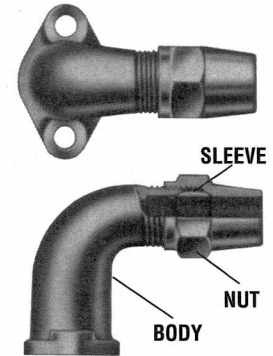

#### FOR ALL TU-FLO COMPR. EXCEPT TF-300

FITTING Pc. No.	A PIPE THREAD
213041	3/8"
213042	1/2"

FITTING Pc. No.	A PIPE THREAD
233018	1/2"

FITTING Pc. No.	A PIPE THREAD
237438	1/2"
246446	3/4"

FITTING Pc. No.	Body Pc. No.	Nut Pc. No.	Sleeve Pc. No.	TUBING SIZE
220109	212916	203755	203754	1/2"
227045	237252	232775	210612	5/8"

FITTING Pc. No.	Body Pc. No.	Nut Pc. No.	Sleeve Pc. No.	TUBING SIZE
220054	212858	203896	203897	3/4"

FITTING Pc. No.	Body Pc. No.	Nut Pc. No.	Sleeve Pc. No.	TUBING SIZE	FACING POSITION
217711	212234	231429	203754	1/2"	AS SHOWN
223286	232761	232775	210612	5/8"	AS SHOWN
223287	232762	232775	210612	5/8"	OPPOSITE
217246	211333	203896	203897	3/4"	AS SHOWN
220071	212864	203896	203897	3/4"	OPPOSITE

FITTING Pc. No.	Body Pc. No.	Nut Pc. No.	Sleeve Pc. No.	TUBING SIZE	A LENGTH
220214	213038	203755	203754	1/2"	2 1/8"
217501	211878	203896	203897	3/4"	2 1/2"