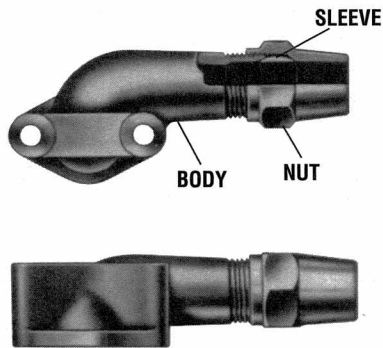

#### FOR ALL TU-FLO COMPR. EXCEPT TF-300

FITTING Pc. No.	A PIPE THREAD
213041	3/8"
213042	1/2"

FITTING Pc. No.	A PIPE THREAD
233018	1/2"

FITTING Pc. No.	A PIPE THREAD
237438	1/2"
246446	3/4"

FITTING Pc. No.	Body Pc. No.	Nut Pc. No.	Sleeve Pc. No.	TUBING SIZE
220109	212916	203755	203754	1/2"
227045	237252	232775	210612	5/8"

FITTING Pc. No.	Body Pc. No.	Nut Pc. No.	Sleeve Pc. No.	TUBING SIZE
220054	212858	203896	203897	3/4"

FITTING Pc. No.	Body Pc. No.	Nut Pc. No.	Sleeve Pc. No.	TUBING SIZE	FACING POSITION
217711	212234	231429	203754	1/2"	AS SHOWN
223286	232761	232775	210612	5/8"	AS SHOWN
223287	232762	232775	210612	5/8"	OPPOSITE
217246	211333	203896	203897	3/4"	AS SHOWN
220071	212864	203896	203897	3/4"	OPPOSITE

FITTING Pc. No.	Body Pc. No.	Nut Pc. No.	Sleeve Pc. No.	TUBING SIZE	A LENGTH
220214	213038	203755	203754	1/2"	2 1/8"
217501	211878	203896	203897	3/4"	2 1/2"