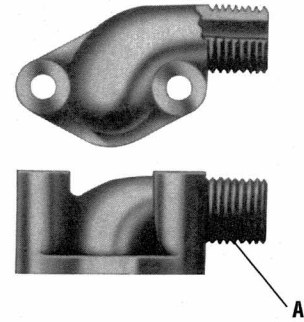

#### FOR ALL TU-FLO COMPR. EXCEPT TF-300

FITTING Pc. No.	A PIPE THREAD
213041	3/8"
213042	1/2"

FITTING Pc. No.	A PIPE THREAD
233018	1/2"

FITTING Pc. No.	A PIPE THREAD
237438	1/2"
246446	3/4"

FITTING Pc. No.	Body Pc. No.	Nut Pc. No.	Sleeve Pc. No.	TUBING SIZE
220109	212916	203755	203754	1/2"
227045	237252	232775	210612	5/8"

FITTING Pc. No.	Body Pc. No.	Nut Pc. No.	Sleeve Pc. No.	TUBING SIZE
220054	212858	203896	203897	3/4"

FITTING Pc. No.	Body Pc. No.	Nut Pc. No.	Sleeve Pc. No.	TUBING SIZE	FACING POSITION
217711	212234	231429	203754	1/2"	AS SHOWN
223286	232761	232775	210612	5/8"	AS SHOWN
223287	232762	232775	210612	5/8"	OPPOSITE
217246	211333	203896	203897	3/4"	AS SHOWN
220071	212864	203896	203897	3/4"	OPPOSITE

FITTING Pc. No.	Body Pc. No.	Nut Pc. No.	Sleeve Pc. No.	TUBING SIZE	A LENGTH
220214	213038	203755	203754	1/2"	2 1/8"
217501	211878	203896	203897	3/4"	2 1/2"