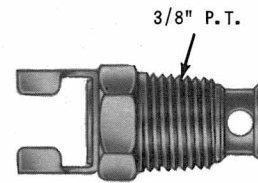

**C-4
DRAIN COCK
PC. NO. 237705**