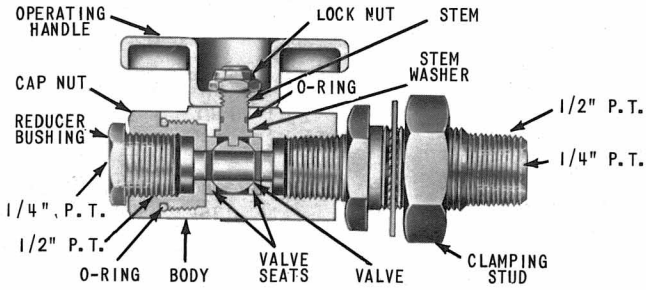

CUT-OUT COCK—DRAIN COCKS

C-5 CUT-OUT COCK Pc. No.	Clamping Stud Pc. No.	Reducer Bushing Pc. No.
285172	NONE	NONE
285696	205730	NONE
285697	205730	212741

MAINTENANCE KIT FOR
C-5 CUT-OUT COCK IS
Pc. No. 285938