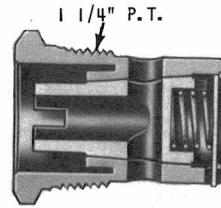

**C-1
DRAIN COCK
WITH RECESSED KEY
Pc.No. 225374**