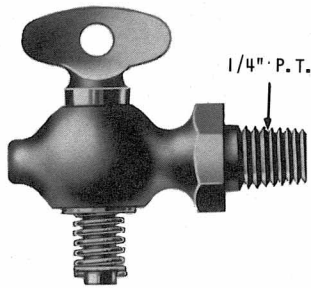

**C-1
DRAIN COCK
Pc.No. 215310**