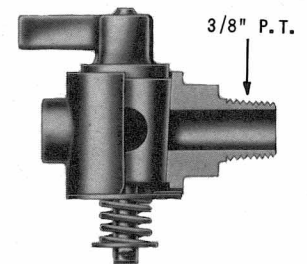

**C-1
DRAIN COCK
Pc.No. 223576**