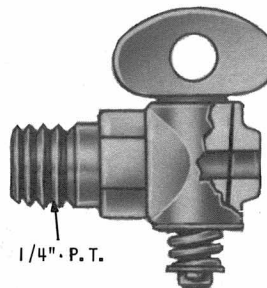

**C-1
DRAIN COCK
PC. NO. 278351**