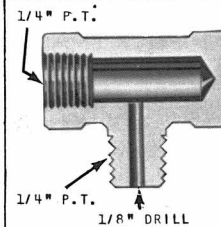

ELBOW 90° Pc. No.	PIPE THREAD	
	A	B
<i>BRASS</i>		
238367	1/2"	1/2"

STREET ELBOW 45° Pc. No.	PIPE THREAD	
	A	B
<i>BRASS</i>		
233572	1/4"	1/4"

PIPE PLUG Pc. No.	PIPE THREAD	A LENGTH
<i>SLOTTED</i>		
<i>BRASS</i>		
203064	1/8"	17/64"
<i>STEEL</i>		
235200	1/8"	9/32"

PIPE PLUG Pc. No.	PIPE THREAD	A LENGTH
<i>SLOTTED HEX</i>		
<i>STEEL</i>		
213594	1/8"	7/16"
<i>HEX HEAD</i>		
232999	1/8"	.370"
230111	1/4"	.560"
238807	3/8"	.560"
238822	1/2"	.750"

PIPE NIPPLE Pc. No.	A LENGTH
<i>1/4" THREAD</i>	
214296	7/8"
203134	1 1/2"
214661	2"
<i>3/8" THREAD</i>	
234584	1"
203748	1 1/2"
<i>1/2" THREAD</i>	
203321	1 1/8"
203232	1 1/4"
*212324	1 1/2"
234615	1 1/2"
234258	4"
<i>3/4" THREAD</i>	
241446	1 3/4"
236726	2"
230452	2 1/2"

* Extra Heavy

REDUCING ELBOW 90° Pc. No.	PIPE THREAD	
	A	B
<i>BRASS</i>		
232871	1/8"	1/4"

PIPE ELBOW Pc. No.	PIPE THREAD	
	A	B
<i>BRASS</i>		
202915	1/4"	1/4"

PIPE PLUG Pc. No.	PIPE THREAD	A LENGTH	VENT DIA.
<i>HEX SOCKET with VENT</i>			
<i>STEEL</i>			
210050	1/8"	.230"	1/16"
238253	1/4"	.460"	.078"
238254	1/4"	.460"	.172"
<i>BRASS</i>			
230476	1/8"	.300"	.106"
230287	1/4"	.460"	.140"

DRAIN FITTING
Pc. No. 246405

PIPE TEE Pc. No.	PIPE THREAD		
	A	B	C
<i>IRON - GALVANIZED</i>			
234662	1/8"	1/8"	1/8"
233062	1/4"	1/4"	1/4"
233061	3/8"	3/8"	3/8"
233266	1/2"	1/2"	1/2"

PIPE TEE Pc. No.	P. T.	B Drill
244002	3/8"	27/64"
245344	1/4"	9/32"