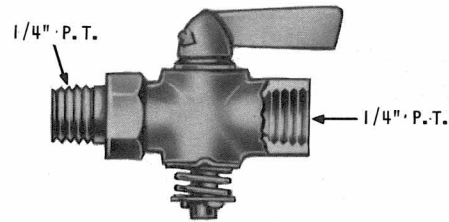

**C-3
DRAIN COCK
PC. NO. 276068**