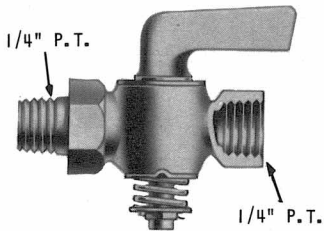

PIPE REDUCER Pc. No.	PIPE THREAD	
	A	B
213342	3/8"	1/4"

CUT-OUT COCK—DRAIN COCKS

C-5 CUT-OUT COCK Pc. No.	Clamping Stud Pc. No.	Reducer Bushing Pc. No.
285172	NONE	NONE
285696	205730	NONE
285697	205730	212741

MAINTENANCE KIT FOR
C-5 CUT-OUT COCK IS
Pc. No. 285938

**C-1
DRAIN COCK
WITH RECESSED KEY
Pc.No. 225374**

**C-4
DRAIN COCK
PC. NO. 237705**

**C-1
DRAIN COCK
Pc.No. 215310**

**C-3
DRAIN COCK
PC. NO. 276068**