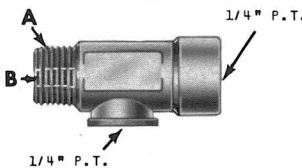

ELBOW 90° Pc. No.	PIPE THREAD	
	A	B
<i>BRASS</i>		
238367	1/2"	1/2"

STREET ELBOW 45° Pc. No.	PIPE THREAD	
	A	B
<i>BRASS</i>		
233572	1/4"	1/4"

PIPE PLUG Pc. No.	PIPE THREAD	A LENGTH
<i>SLOTTED</i>		
<i>BRASS</i>		
203064	1/8"	17/64"
<i>STEEL</i>		
235200	1/8"	9/32"

PIPE PLUG Pc. No.	PIPE THREAD	A LENGTH
<i>SLOTTED HEX</i>		
<i>STEEL</i>		
213594	1/8"	7/16"
<i>HEX HEAD</i>		
232999	1/8"	.370"
230111	1/4"	.560"
238807	3/8"	.560"
238822	1/2"	.750"

PIPE NIPPLE Pc. No.	A LENGTH
<i>1/4" THREAD</i>	
214296	7/8"
203134	1 1/2"
214661	2"
<i>3/8" THREAD</i>	
234584	1"
203748	1 1/2"
<i>1/2" THREAD</i>	
203321	1 1/8"
203232	1 1/4"
*212324	1 1/2"
234615	1 1/2"
234258	4"
<i>3/4" THREAD</i>	
241446	1 3/4"
236726	2"
230452	2 1/2"

* Extra Heavy

REDUCING ELBOW 90° Pc. No.	PIPE THREAD	
	A	B
<i>BRASS</i>		
232871	1/8"	1/4"

PIPE ELBOW Pc. No.	PIPE THREAD	
	A	B
<i>BRASS</i>		
202915	1/4"	1/4"

PIPE PLUG Pc. No.	PIPE THREAD	A LENGTH	VENT DIA.
<i>HEX SOCKET with VENT</i>			
<i>STEEL</i>			
210050	1/8"	.230"	1/16"
238253	1/4"	.460"	.078"
238254	1/4"	.460"	.172"
<i>BRASS</i>			
230476	1/8"	.300"	.106"
230287	1/4"	.460"	.140"

DRAIN FITTING
Pc. No. 246405

PIPE TEE Pc. No.	PIPE THREAD		
	A	B	C
<i>IRON - GALVANIZED</i>			
234662	1/8"	1/8"	1/8"
233062	1/4"	1/4"	1/4"
233061	3/8"	3/8"	3/8"
233266	1/2"	1/2"	1/2"

PIPE TEE Pc. No.	P. T.	B Drill
244002	3/8"	27/64"
245344	1/4"	9/32"