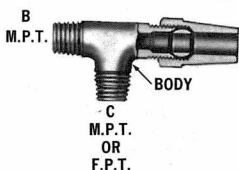

TUBING TEE PC. NO.	A TUBE O.D.	B M.P.T.	C		BODY PC. NO.
			M.P.T.	F.P.T.	
227564	3/8	1/4	1/4	—	237870
227764	1/2	3/8	—	1/4	238089
276937	1/4	1/8	—	1/8	247892
277341	5/8	1/2	—	1/4	242096
277562	3/8	3/8	—	1/4	242278
277658	3/4	1/2	—	1/4	242374
279710	1/2	1/2	1/4	—	244394