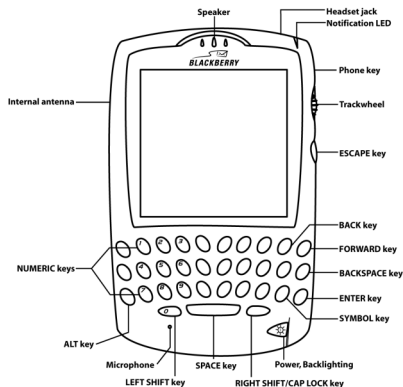

Addendum: Important Safety Information

The following sections have been changed in the documentation for your BlackBerry 6750 Wireless Handheld™:

Getting Started Guide

The following text has been added to the Important Safety Information section:

EFFICIENT USE

Hold your handheld as you would any other handheld. Minimize the contact area with the left hand side of the handheld when in use, as this may affect call quality and the handheld may operate at a higher power level than needed, thus shortening talk and standby times.

Handheld User Guide

In the *Handheld User Guide*, on page 22, the following graphic now illustrates where the internal antenna is located:

(C) 2003 Research In Motion Limited. All rights reserved. The BlackBerry and RIM families of related marks, images and symbols are the exclusive properties and trademarks of Research In Motion Limited. RIM, Research In Motion, 'Always On, Always Connected' and the "envelope in motion" symbol are registered with the U.S. Patent and Trademark Office and may be pending or registered in other countries. All other brands, product names, company names, trademarks and service marks are the properties of their respective owners. Printed In Canada, MAT-06213-001.