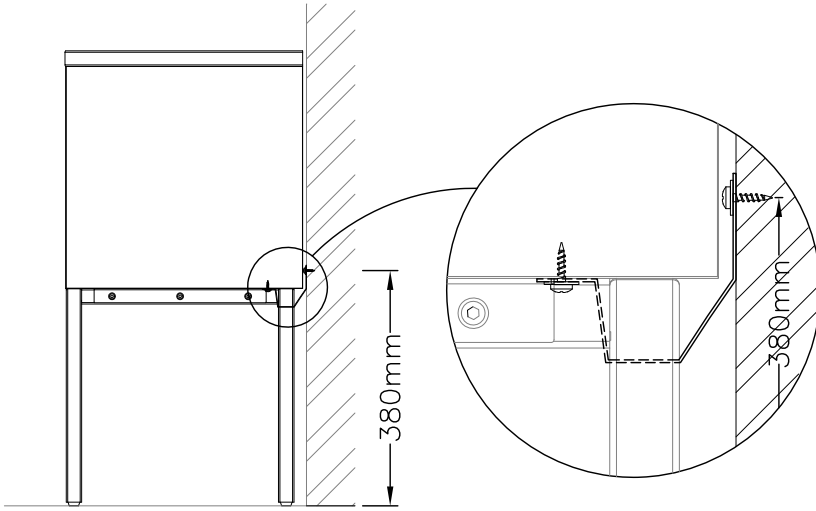

WARNING
DO NOT allow children to climb on unit.