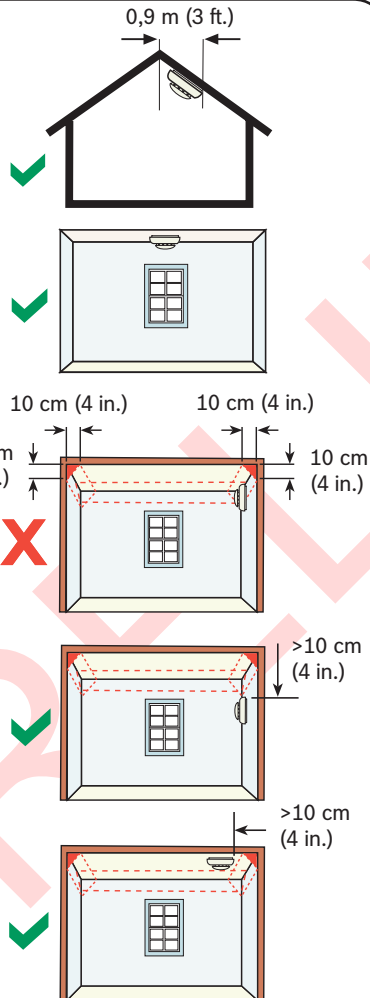

ISW-BSM1-SX
ISW-BSM1-SY

wLSN Smoke Detector
Installation Instructions

ISW-BSM1-SX
ISW-BSM1-SY

2

2

2-
123A

1

2

3

142 mm (5.6 in.)

61 mm (2.4 in.)

www.boschsecurity.com

© 2007 Bosch Security Systems, Inc.
F01U012075-01a

-10°C - +55°C(+14°F - +131°F)

UL: 0°C - +49°C (+32°F - +120°F)

<90%