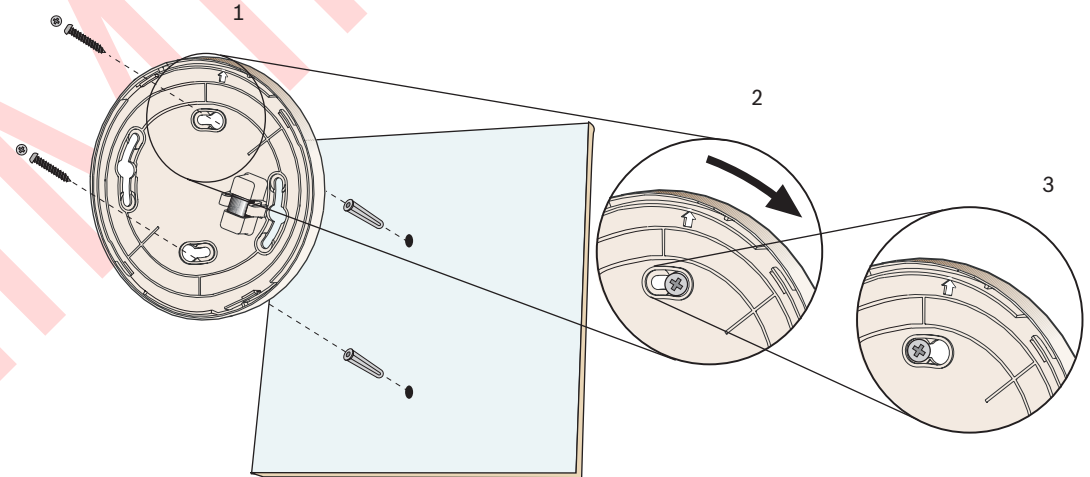

ISW-BSM1-SX
ISW-BSM1-SY

wLSN Smoke Detector
Installation Instructions

ISW-BSM1-SX
ISW-BSM1-SY

2

2

2-
123A

1

2

3

142 mm (5.6 in.)

61 mm (2.4 in.)

www.boschsecurity.com

© 2007 Bosch Security Systems, Inc.
F01U012075-01a

-10°C - +55°C(+14°F - +131°F)

UL: 0°C - +49°C (+32°F - +120°F)

<90%