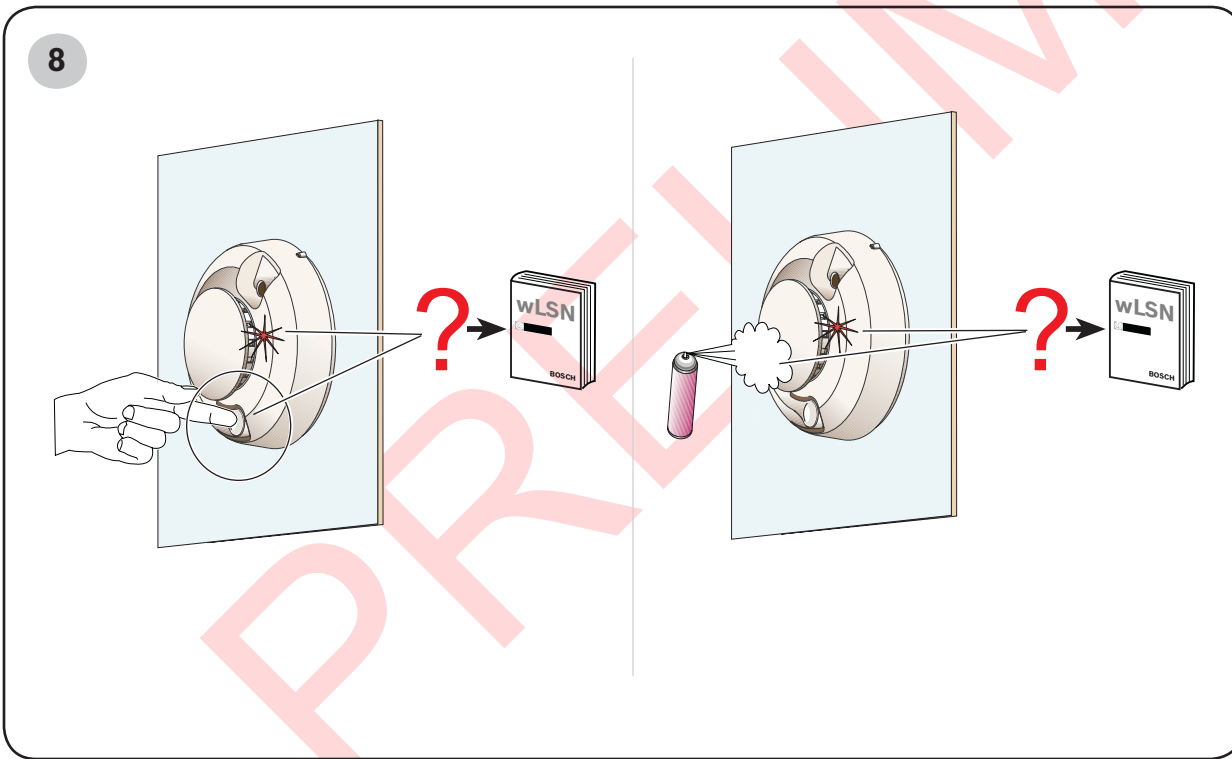

ISW-BSM1-SX
ISW-BSM1-SY

wLSN Smoke Detector
Installation Instructions

ISW-BSM1-SX
ISW-BSM1-SY

2

2

2-
123A

1

2

3

142 mm (5.6 in.)

61 mm (2.4 in.)

www.boschsecurity.com

© 2007 Bosch Security Systems, Inc.
F01U012075-01a

-10°C - +55°C(+14°F - +131°F)

UL: 0°C - +49°C (+32°F - +120°F)

<90%