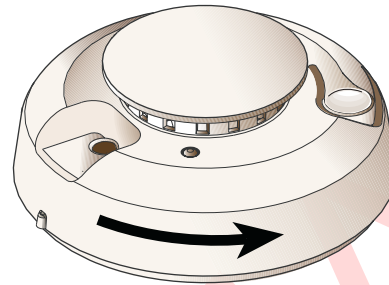

ISW-BSM1-SX
ISW-BSM1-SY

wLSN Smoke Detector
Installation Instructions

ISW-BSM1-SX
ISW-BSM1-SY

2

2

2-
123A

1

2

3

142 mm (5.6 in.)

61 mm (2.4 in.)

www.boschsecurity.com

© 2007 Bosch Security Systems, Inc.
F01U012075-01a

-10°C - +55°C(+14°F - +131°F)

UL: 0°C - +49°C (+32°F - +120°F)

<90%