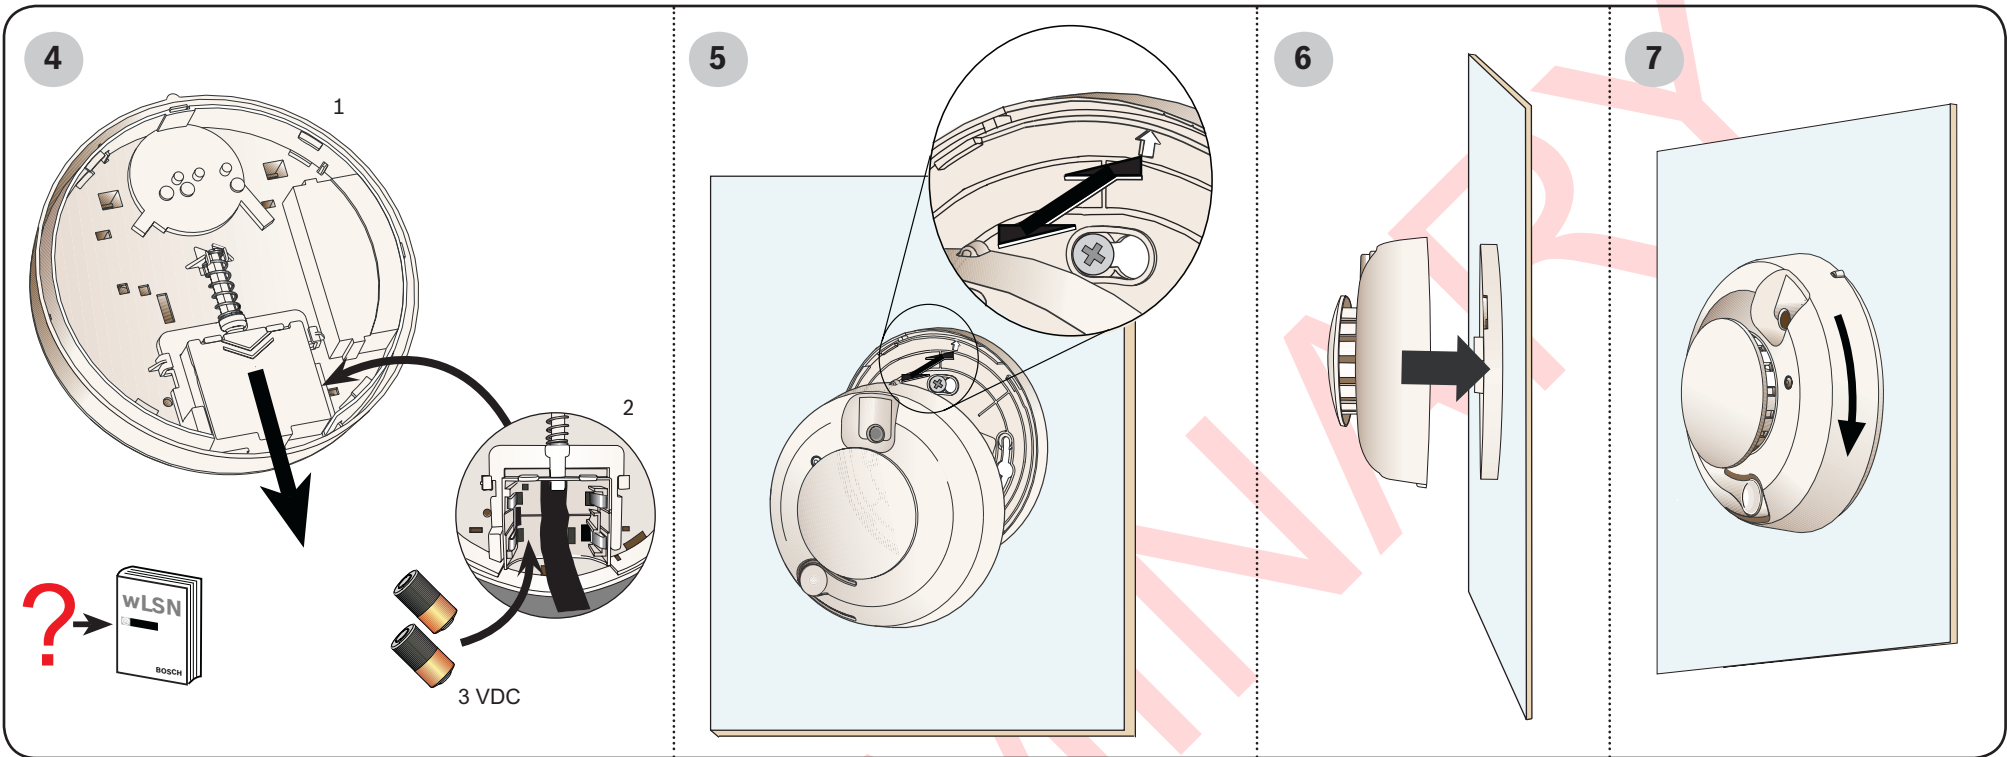

ISW-BSM1-SX
ISW-BSM1-SY

wLSN Smoke Detector
Installation Instructions

ISW-BSM1-SX
ISW-BSM1-SY

2

2

2-
123A

1

2

3

142 mm (5.6 in.)

61 mm (2.4 in.)

www.boschsecurity.com

© 2007 Bosch Security Systems, Inc.
F01U012075-01a

-10°C - +55°C(+14°F - +131°F)

UL: 0°C - +49°C (+32°F - +120°F)

<90%