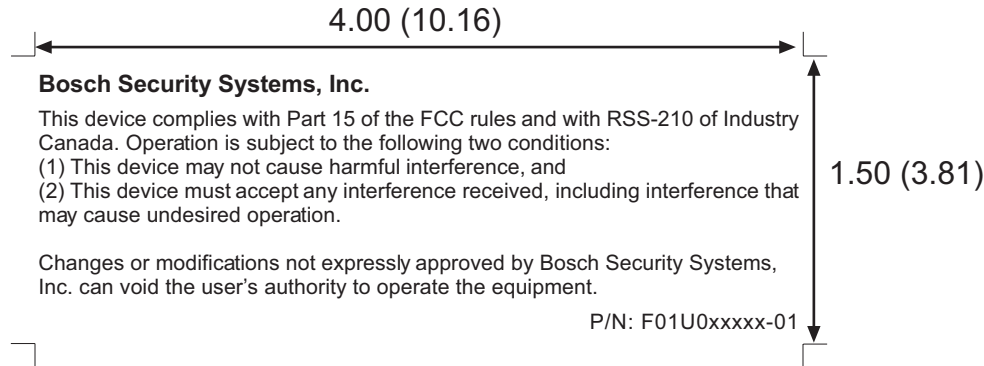

VER	CP#	DATE	REVISION RECORD	DR	AUTH
01	X	8/13/07	ACCEPTED DRAWING	JF	PP

PROPRIETARY DATA
DATA CONTAINED HEREIN SHALL NOT BE USED,
DUPLICATED OR DISCLOSED IN WHOLE OR PART
OUTSIDE OF BOSCH SECURITY SYSTEMS
WITHOUT EXPRESSED WRITTEN PERMISSION OF SAME.

MATERIAL NO. F01U0xxxxx			
BOSCH SECURITY SYSTEMS, INC. 130 PERINTON PARKWAY FAIRPORT, NEW YORK, 14450-9199 USA (585) 223 4060 FAX (585) 223 9180			BOSCH
DRAWING TITLE			
wLSN Regulatory Insert			
DATE DRAWN: 8/13/07		DRAWN BY: J Freiberger	
DWG TYPE	DRAWING NUMBER	VERSION	SCALE
DRW	F01U0xxxxx	01b	SHEET 1 OF 1