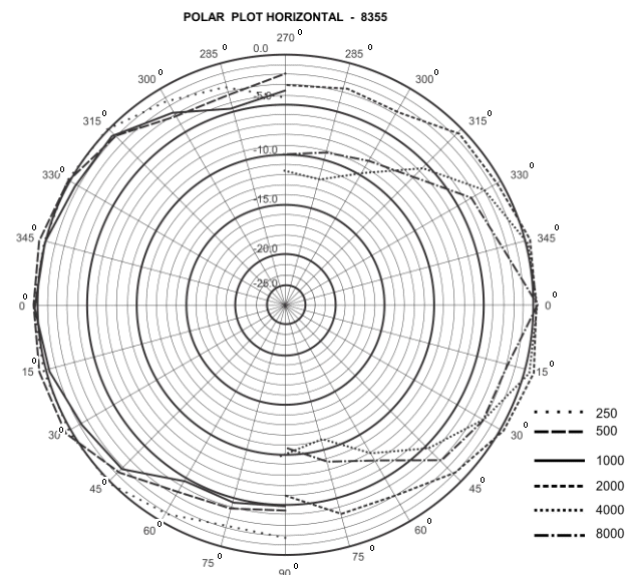

System overview

Sound projectors are intended for applications where directing the sound beam is desirable. Similar in concept to a spotlight, a sound projector can be used to provide localized sound reproduction. Typical examples include restaurants, exhibitions, factory grounds and shopping centers. The enclosures are made from high-impact self-extinguishing ABS. The units are supplied with the sufficient 1m of length two-core cable for easy connection.