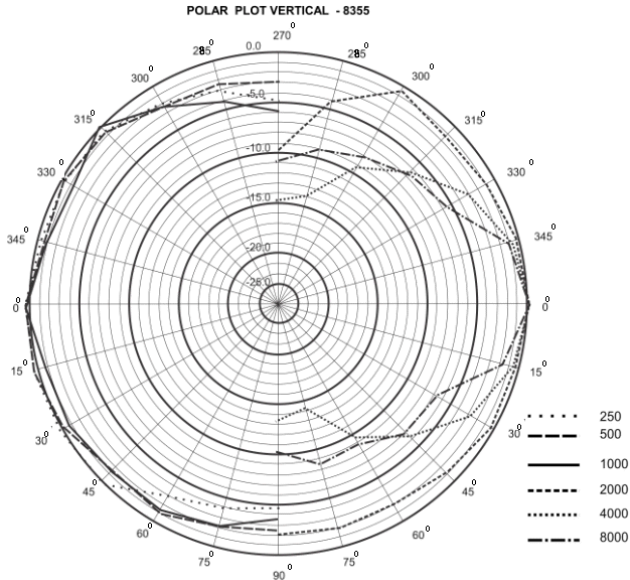

Acoustical performance Specified per Octave

	250 Hz	500 Hz	1000 Hz	2000 Hz	4000 Hz	8000 Hz
SPL1.1	94.2	92.3	91.3	96.3	98.6	90.1
SPL Max	103.2	101.3	100.3	105.3	107.6	99.1
Q Factor	10.8	10.7	11.1	12.3	14.0	16.7
Efficiency (in %)	1.7	1.1	0.9	2.7	4.6	0.6
H. Angle	180	180	180	180	95	95
V. Angle	180	180	180	170	90	80