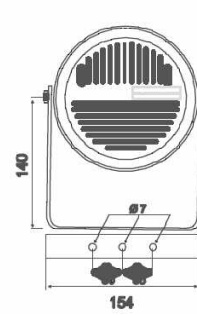

## System overview

Sound projectors are intended for applications where directing the sound beam is desirable. Similar in concept to a spotlight, a sound projector can be used to provide localized sound reproduction. Typical examples include restaurants, exhibitions, factory grounds and shopping centers. The enclosures are made from high-impact self-extinguishing ABS. The units are supplied with the sufficient 1m of length two-core cable for easy connection.

All dimensions in mm

**Parts included**

Quantity	Component
1	LBD8355/10 Bidirectional sound projector 6 W

**Technical specifications**

**Electrical**

Maximum Power	8W
Rated Power	6W
Sound Pressure level at 6 W / 1 W ( 1 KHz at 1m)	100.3 dB / 91.3 dB (SPL)
Effective frequency range (-10 dB)	150 Hz – 8kHz
Opening Angle at 1 KHz / 4 KHz (-6 dB)	180° / 95°
Rated Voltage	100 V
Rated impedance	1667 ohm

**Mechanical**

Dimension (Diameter x Length)	154 x 200(in mm)
Weight	2.1 kg

**Environmental**

Operating temperature	-25 °C to +55 °C
Storage temperature	-40 °C to +70 °C

**Ordering information**

**LBD8355/10 Bidirectional sound projector 6 W**  
 Bidirectional sound projector 6 W  
 Order number **LBD8355/10**