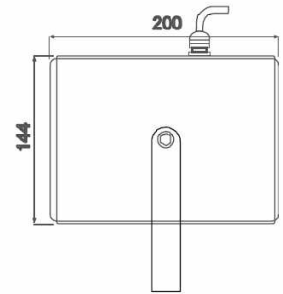

## System overview

Sound projectors are intended for applications where directing the sound beam is desirable. Similar in concept to a spotlight, a sound projector can be used to provide localized sound reproduction. Typical examples include restaurants, exhibitions, factory grounds and shopping centers. The enclosures are made from high-impact self-extinguishing ABS. The units are supplied with the sufficient 1m of length two-core cable for easy connection.

All dimensions in mm

**Parts included**

Quantity	Component
1	LBD8355/10 Bidirectional sound projector 6 W

**Technical specifications**

**Electrical**

Maximum Power	8W
Rated Power	6W
Sound Pressure level at 6 W / 1 W ( 1 KHz at 1m)	100.3 dB / 91.3 dB (SPL)
Effective frequency range (-10 dB)	150 Hz – 8kHz
Opening Angle at 1 KHz / 4 KHz (-6 dB)	180° / 95°
Rated Voltage	100 V
Rated impedance	1667 ohm

**Mechanical**

Dimension (Diameter x Length)	154 x 200(in mm)
Weight	2.1 kg

**Environmental**

Operating temperature	-25 °C to +55 °C
Storage temperature	-40 °C to +70 °C

**Ordering information**

**LBD8355/10 Bidirectional sound projector 6 W**  
 Bidirectional sound projector 6 W  
 Order number **LBD8355/10**