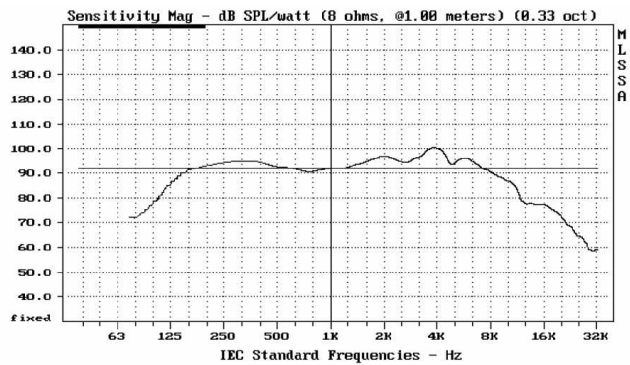

Acoustical performance Specified per Octave

	250 Hz	500 Hz	1000 Hz	2000 Hz	4000 Hz	8000 Hz
SPL1.1	94.2	92.3	91.3	96.3	98.6	90.1
SPL Max	103.2	101.3	100.3	105.3	107.6	99.1
Q Factor	10.8	10.7	11.1	12.3	14.0	16.7
Efficiency (in %)	1.7	1.1	0.9	2.7	4.6	0.6
H. Angle	180	180	180	180	95	95
V. Angle	180	180	180	170	90	80

All dimensions in mm

**Parts included**

Quantity	Component
1	LBD8355/10 Bidirectional sound projector 6 W

**Technical specifications**

**Electrical**

Maximum Power	8W
Rated Power	6W
Sound Pressure level at 6 W / 1 W ( 1 KHz at 1m)	100.3 dB / 91.3 dB (SPL)
Effective frequency range (-10 dB)	150 Hz – 8kHz
Opening Angle at 1 KHz / 4 KHz (-6 dB)	180° / 95°
Rated Voltage	100 V
Rated impedance	1667 ohm

**Mechanical**

Dimension (Diameter x Length)	154 x 200(in mm)
Weight	2.1 kg

**Environmental**

Operating temperature	-25 °C to +55 °C
Storage temperature	-40 °C to +70 °C

**Ordering information**

**LBD8355/10 Bidirectional sound projector 6 W**  
 Bidirectional sound projector 6 W  
 Order number **LBD8355/10**