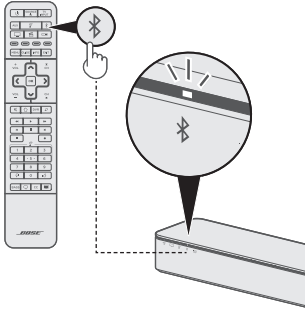

To stream music from your *Bluetooth*® phone or other mobile device, you must pair your mobile device with the soundbar.

Note: For more information on using *Bluetooth*® functions, refer to the owner's guide at global.Bose.com/Support/ST300

Pairing a mobile device

1. On the remote control, press and hold the *Bluetooth*® button until the *Bluetooth*® indicator on the soundbar blinks blue.

2. On your mobile device, turn on the *Bluetooth*® feature.
  3. Select your SoundTouch® 300 soundbar from the device list.
2. Once paired, the soundbar emits a tone.

Pairing a mobile device with NFC

1. With the soundbar powered on, unlock your mobile device and turn on the *Bluetooth*® and NFC features.
2. Gently tap the NFC touchpoint on your mobile device to the top of the soundbar behind the Bose® logo.

Your mobile device may prompt you to accept pairing.