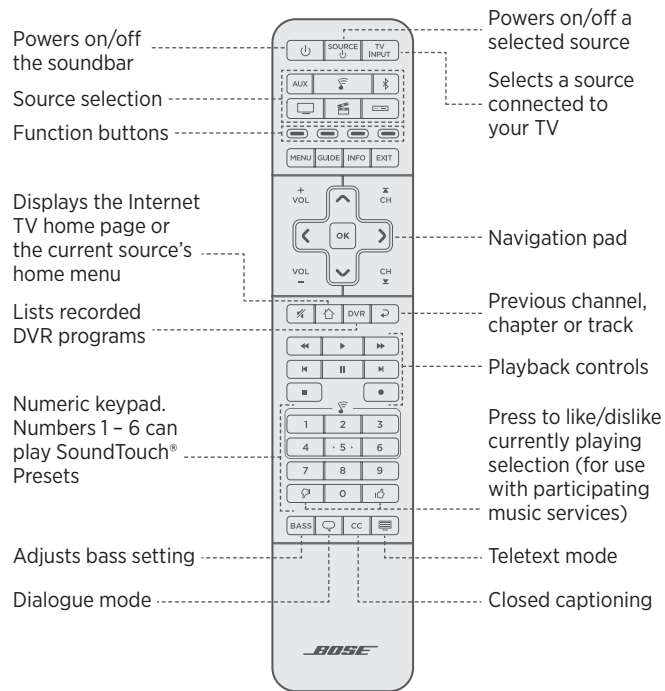

Universal remote control buttons

Source selection

After programming the remote control, you can switch between sources by selecting different inputs on your TV using the remote control.

Notes:

- To use the *Bluetooth*® source, you must pair a mobile device to the soundbar (see page 5).
- Pressing , **AUX**, or on the remote control does not switch the source. It turns on the soundbar and changes the mode of the remote so that the remote can control your source's functions.

1. Press the button for the source you want to control.

The source button glows.

2. Press .

The source powers on.

3. If the source is connected to your TV, press and select the correct input on your TV.