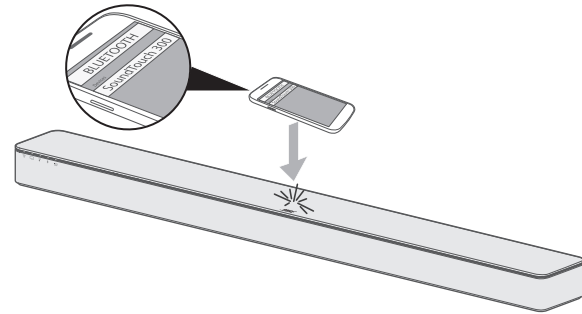

Once paired, the soundbar emits a tone.