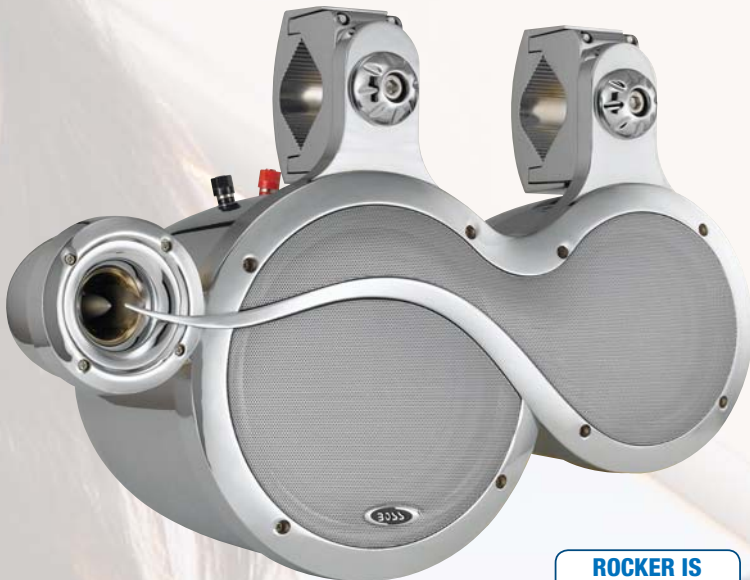

ROCKER

3-WAY WAKETOWER SPEAKER SYSTEM

WITH 8" MIDBASS AND 5-1/4" MIDRANGE
SPEAKERS AND 1" BULLET TWEETER
MARINIZED ENCLOSURE

ROCKER IS
SOLD IN PAIRS

*B*OSS MARINE waketower speaker systems are built to deliver superior performance in the toughest conditions. Polypropylene cones and rubber surrounds are impervious to moisture. A blast of salt water will not hurt these speakers. A protective coating is applied to block UV rays, maintaining material integrity and keeping the speakers looking new.