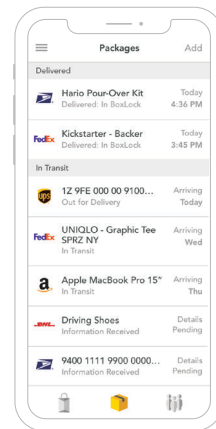

Setup your BoxLock App to automatically collect tracking numbers

See detailed instructions at
getboxlock.com/start