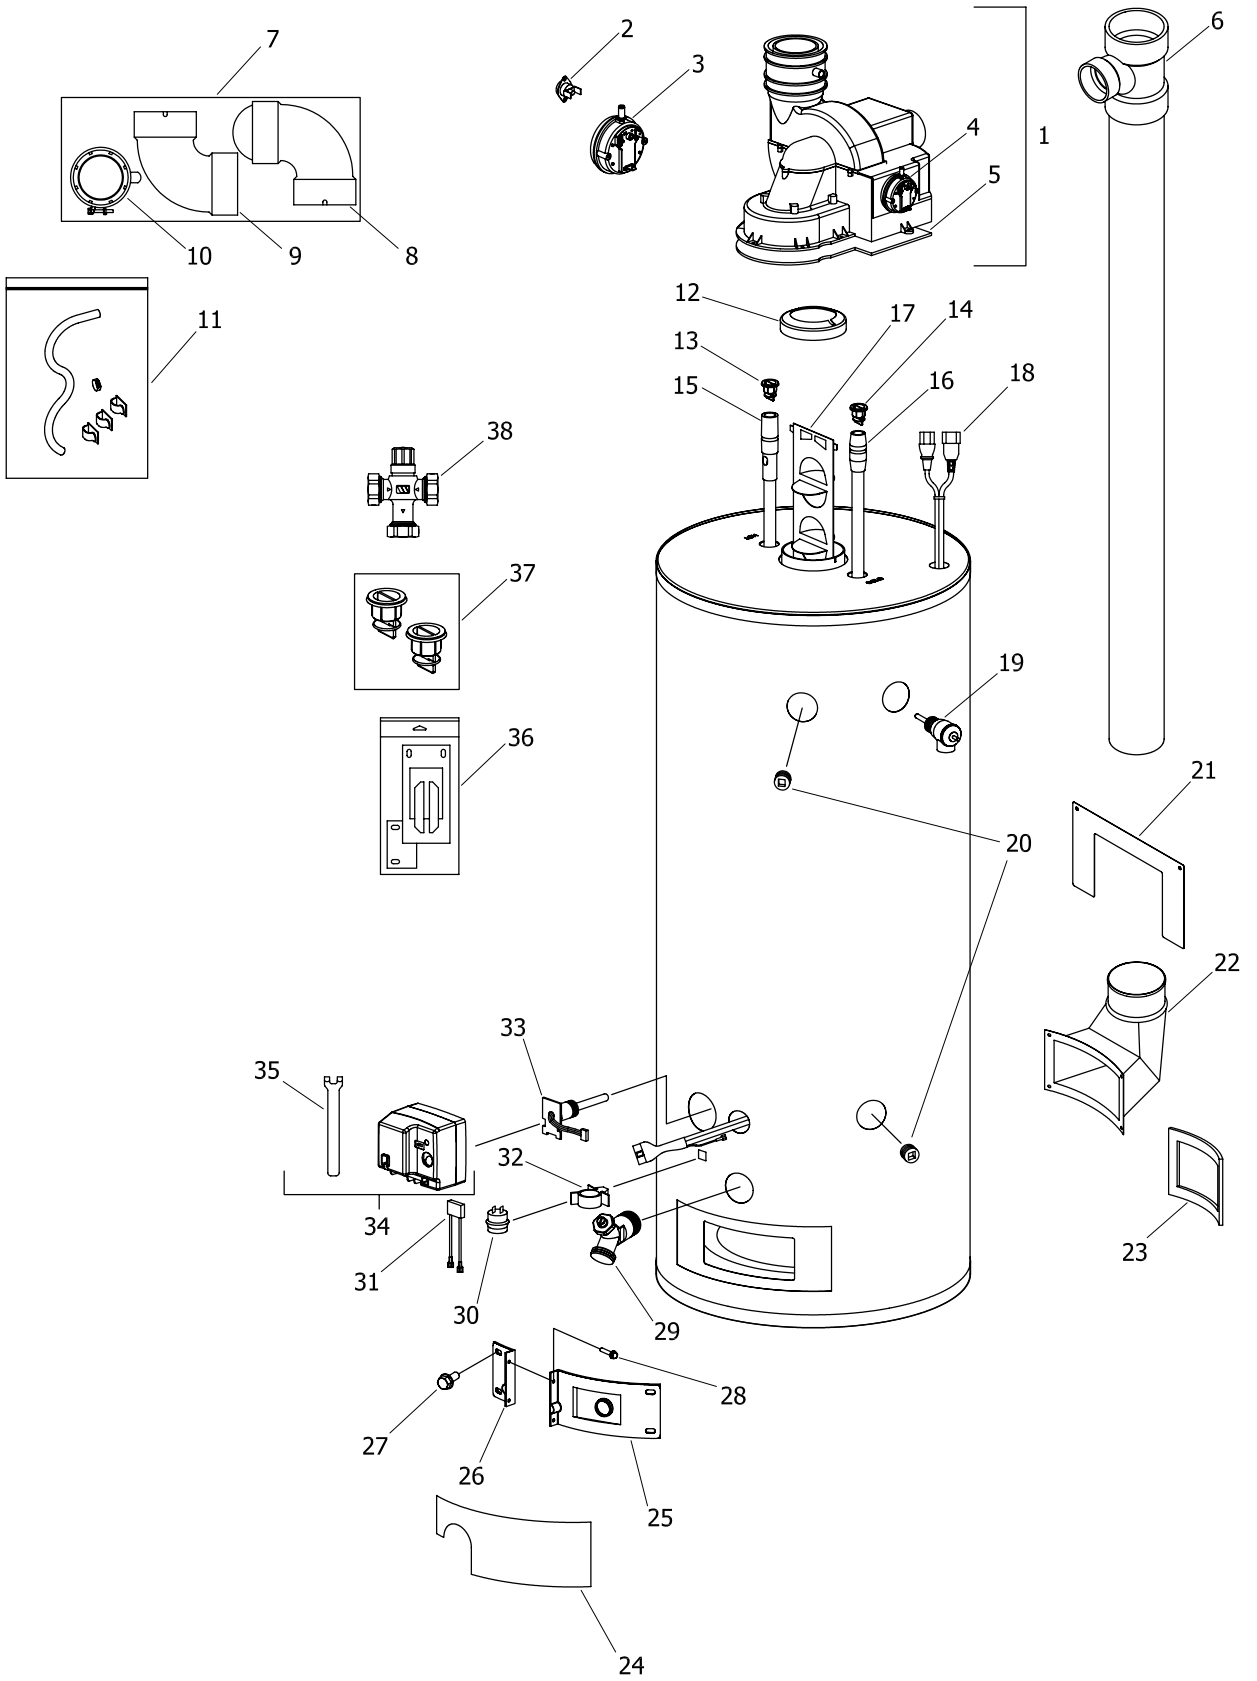

***Effective: July 31, 2008
ECO 7291-2***

**NOTE: BOTH MODEL AND SERIAL
NUMBERS ARE REQUIRED FOR
ORDERING REPLACEMENT PARTS**

Dimensions and specifications
subject to change without notice.

LP GAS (SX) BURNER ASSEMBLY TO REPLACE LP GAS (CX) BURNER ASSEMBLY
ON ALL MODELS EXCEPT 75 & 100 GAL. MODELS