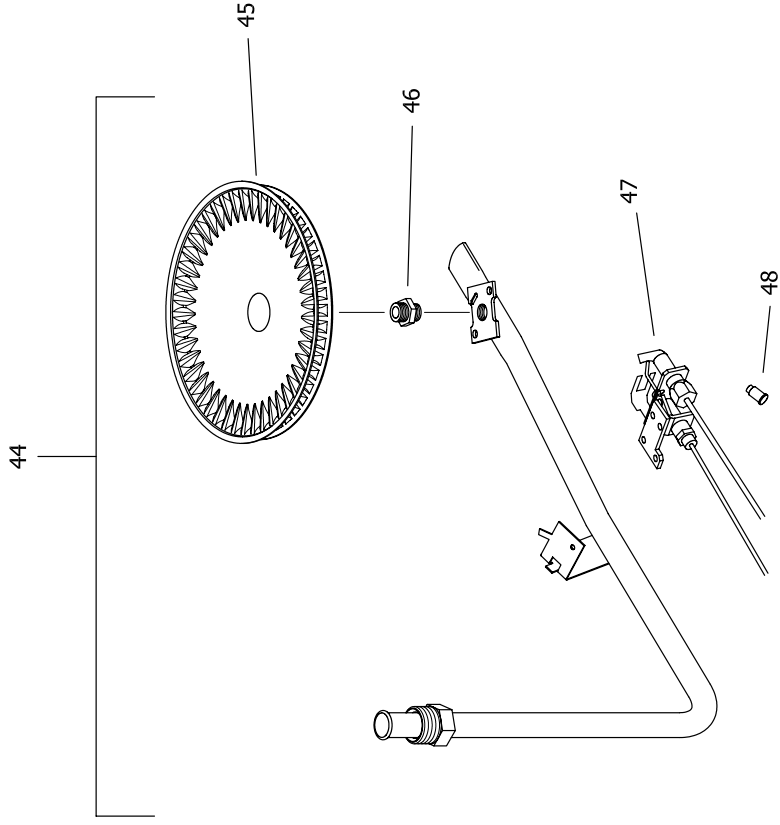

LP GAS (SX) BURNER ASSEMBLY

LP GAS (SX) BURNER ASSEMBLY TO REPLACE LP GAS (CX) BURNER ASSEMBLY
ON ALL MODELS EXCEPT 75 & 100 GAL. MODELS