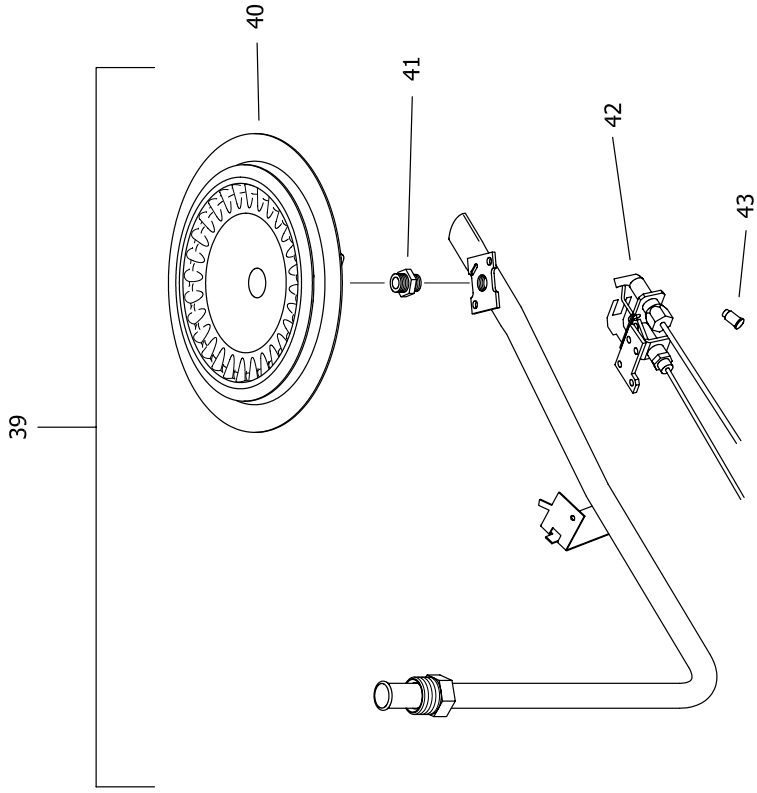

NATURAL GAS (BN) BURNER ASSEMBLY