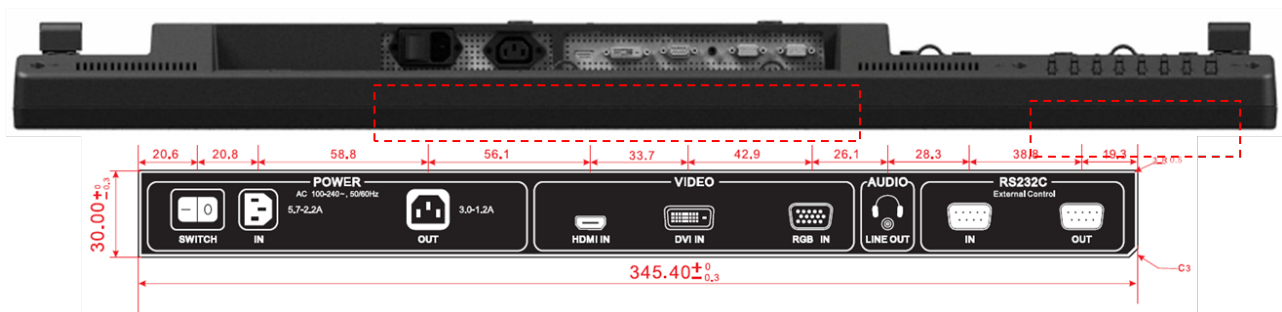

Display Interfaces and Control Panel

BrightSign, LLC. 16795 Lark Ave., Suite 200 Los Gatos, CA 95032

USA 408.959.0262 | International +1 415.223.0149 | www.brightsign.com