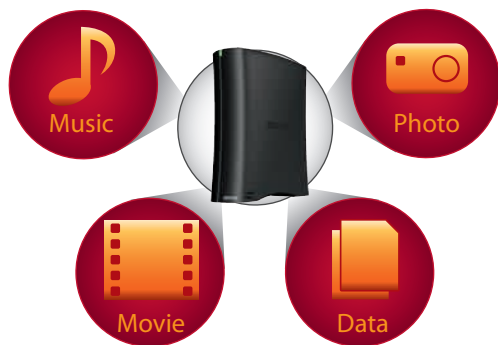

BUFFALO™

DriveStation™ HD-CEU2

External USB 2.0 Hard Drive

High Speed Storage with Power Savings Mode

Buffalo's DriveStation with TurboUSB offers unprecedented USB performance enhanced by TurboUSB.

An innovative, fan-less design and power-saving mode make this DriveStation a dependable, economical and silent solution.

USB
2.0

PRE
FORMATTED
HARD DRIVE

PLUG
-n-
PLAY

AUTO
POWER
ON/OFF

Faster Transfer Rates!

Reduce Power Consumption by up to 75%

Memeo™ AutoBackup

Automatically backs up
your files from your PCs
and Macs.

Features and Benefits

- Faster Transfer Rates with TurboUSB
- Fast 7,200 RPM Serial ATA Hard Drive
- Supports USB 2.0
- Easy to use and set up. No drivers needed.
- Ready to use out of the box. Just Connect and Go!
- Connects to USB on any PC or Mac
- SecureLockWare™ software for Windows® PCs encrypts your data, preventing unauthorized access
- Memeo™ AutoBackup software for PCs and Macs included
- Power Savings mode reduces power consumption by up to 75%

Store thousands of music, video, photo and data files in one convenient location!

memeo™

Memeo™ Backup Software automatically backs up files from your PC and Mac® (LifeAgent).

Secure Lock Ware™

SecureLockWare™ Software for Windows® PCs encrypts your important personal data, protecting it from theft and unauthorized access.