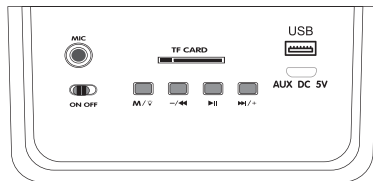

Light flashing mode:

Long press "Mode" button for 3-4 seconds

TWS function:

When 2 KaraokeGlow speakers are powered on, and the blue lights are flashing, double click "play/pause" button on either of 2 speakers until you hear a prompt "ding", and the blue lights stop flashing - the 2 speakers are connected to each other.

SPECIFICATIONS:

- With FM, Bluetooth®, AUX, USB/TF card, TWS function & Karaoke
- Input: 5V
- Battery Capacity: 1200 mAh
- Sound output: 5W
- Charge time: up to 2 hours
- Play time: up to 4 hours
- Operating range: 33 feet (10m)
- Battery: 3.7V Built-in Li-ion
- Frequency Response: 100Hz-20KHz
- Compatible with most Bluetooth® enabled tablets and smartphones
- Operating Temp: 15 °F to 102 °F

FCC ID: 2AHN6-AUBS153

Note: This equipment has been tested and found to comply with the limits for a Class B digital device, pursuant to part 15 of the FCC Rules. These limits are designed to provide reasonable protection against harmful interference in a residential installation. This equipment generates, uses and can radiate radio frequency energy and, if not installed and used in accordance with the instructions, may cause harmful interference to radio communications. However, there is no guarantee that interference will not occur in a particular installation. If this equipment does cause harmful interference to radio or television reception, which can be determined by turning the equipment off and on, the user is encouraged to try to correct the interference by one or more of the following measures:

- —Reorient or relocate the receiving antenna.
- —Increase the separation between the equipment and receiver.
- —Connect the equipment into an outlet on a circuit different from that to which the receiver is connected.
- —Consult the dealer or an experienced radio/TV technician for help.

Caution: Any changes or modifications not expressly approved could void the user's authority to operate the equipment.

This equipment complies with FCC radiation exposure limits set forth for an uncontrolled environment.

This device complies with part 15 of the FCC Rules. Operation is subject to the following two conditions: (1) This device may not cause harmful interference(2) this device must accept any interference received, including interference that may cause undesired operation.