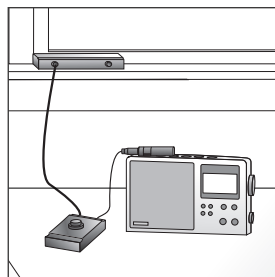

For stucco, metal or brick buildings, or buildings with noise and interference, the Antenna Element can be placed in a window or outside for best reception.

Item #TCA ... Twin Coil Ferrite AM Antenna with 5 feet of cable ... **$99.95**

Item #J25 .... Optional 25 Foot Extension Kit **$19.95**

Item #J50 .... Optional 50 Foot Extension Kit **$29.95**