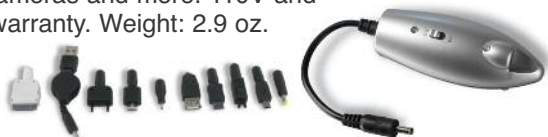

PowerMonkey

Panic is normal when your device goes dead. The PowerMonkey is a very small, portable, backup power source that can recharge **just about all your gadgets**. It includes a huge variety of adapters for cell phones, iPods, MP3 players, digital cameras and more. 110V and 240V compatible. Two-year warranty. Weight: 2.9 oz. Size: 3.5" L x 1.5" Dia.

Item #PRM $59.95