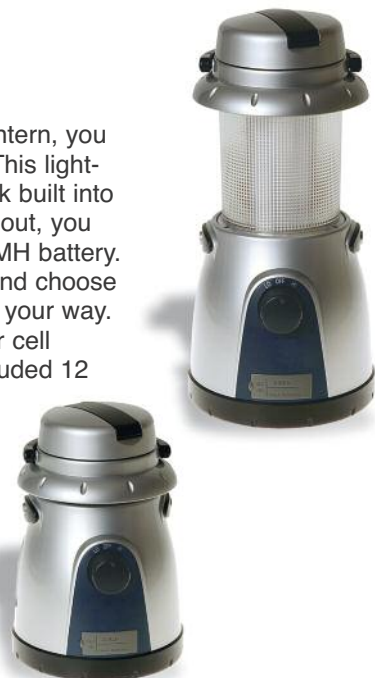

Dynamo Wind-Up LED Lantern

With our room-illuminating Dynamo LED Lantern, you don't have to panic when the lights go out. This light-weight, collapsible lantern has a handy crank built into the top, so whenever the light starts to fade out, you just wind it up and recharge the onboard NiMH battery. Pull the lantern out of its self-storing body, and choose between 9 and 15 bright white LEDs to light your way. You can even use the lantern to charge your cell phone. Fully charge the lantern with the included 12 Volt DC vehicle adapter or with an optional AC Adapter. Fully charged Dynamo Lantern provides five to seven hours of light. Great for camping, too, Weight: 1 lb. Size: 8.75" H x 5" Dia. Collapsed size: 6.1" H.

Item #DLL $49.95

Item #DLA ... AC Adapter ... $12.95