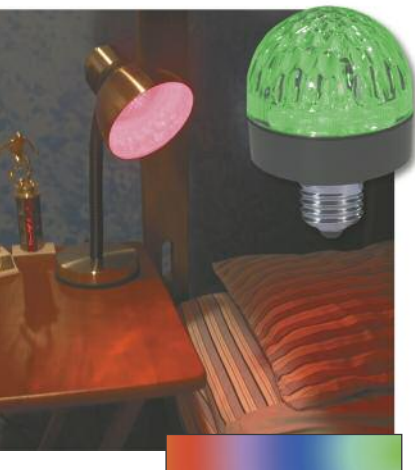

CCRANE
PRODUCED

CC Color Changing Bulb *Kids Love Them!*

Setting the mood for a party can start even before your guests get in the door. The CC Color Changing Bulb is a fun light that changes from red to blue to green at a gentle pace. Thirty-six LEDs cast a very rich, stained-glass type, colorful glow. It's a joyful and economical bulb that uses only 0.9 watts ... **that's just one dollar a year – 24 hours a day!** Two-year warranty. Size: 3.25" H x 2.25" Dia.

Item #CHB $24.95

CCRANE
PRODUCED

CC Sun's Dusk Accent Light

Turn any bedside or computer lamp into an energy efficient accent light! The mild radiance of the Sun's Dusk bulb creates a gentle glow that reminds us of the setting sun. The soft yellow light is ideal where you wish for mood setting illumination. The 18 LEDs use only 0.9 watts. Two-year warranty. Size: 4.25" H x 2.5" Dia.

Item #SDB $14.95