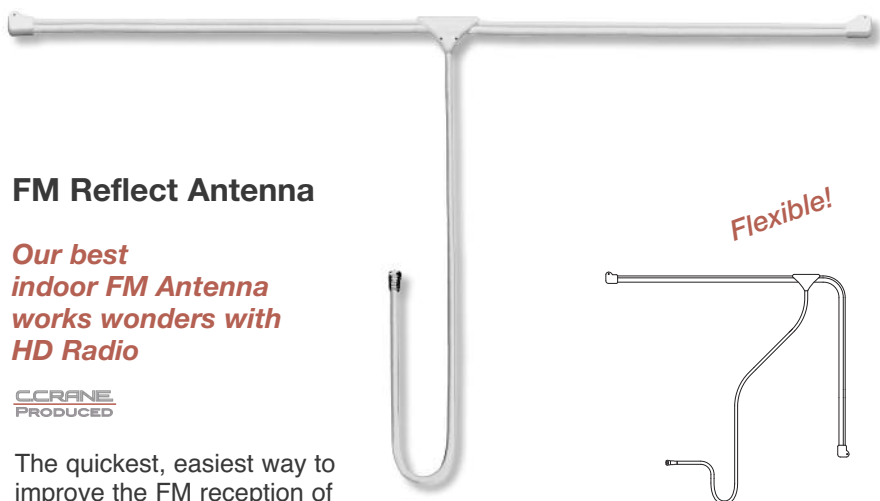

Call wholesale at 1-800-522-8863 or Email to wholesale@ccrane.com

FM Reflect Antenna

Our best indoor FM Antenna works wonders with HD Radio

CCrane
PRODUCED

The quickest, easiest way to improve the FM reception of your portable radio or stereo receiver is with an affordable FM Reflect Antenna. The FM Reflect can be bent and shaped to get the best reception from the circular polarization now used by many FM stations. If you've made the leap to HD radio, the FM Reflect is also one of the few antennas that tested well with the new digital signal.