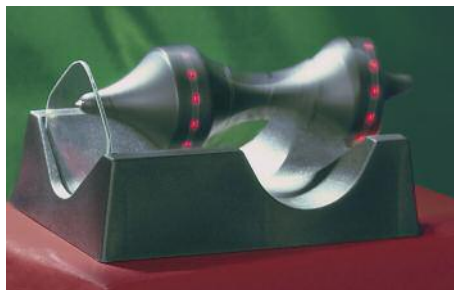

Perpetual Motion Strobe

This remarkable, precision balanced strobe hovers magically in the air, creating an enthralling anti-gravity display. The strobe uses two red LEDs for an out-of-this-world effect. A soothing distraction for anyone who works at a desk — or as a conversation piece in the home. Touch-sensitive "On" switch

with automatic shutoff for long battery life. Two S754E batteries included. Weight: 6.4 oz. Size: 5.5" W x 4" H x 3.1" D. Color may vary.

Item #PPS $16.95