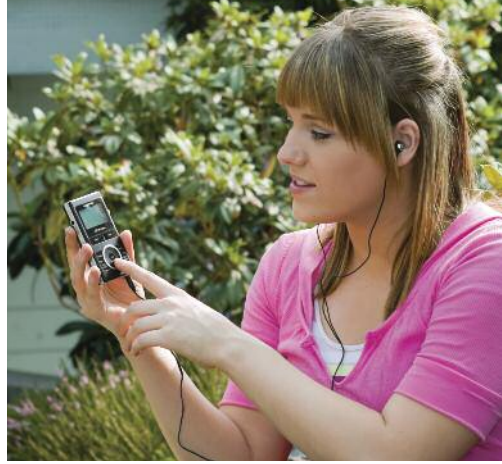

The CC Witness is the only digital MP3 recorder/player that also has both AM and FM radio onboard.

The CC Witness has 2GB of onboard memory and up to 16GB of external memory on an optional SD card. That's enough memory to record your favorite radio programs, your thoughts, lectures and lots of music. You'll have plenty of room to store hundreds of hours of voice recordings, and still have room for more.

Radio lovers, If you've ever worried about missing your favorite radio show, then the CC Witness might just make your day — it has a timer! You can preset it to record up to 20 programs in advance. You can also make MP3 recordings of AM/FM radio programs (or anything else you can connect to the line-in) on the fly.

You can also use the CC Witness to record internet radio, music, meetings, memos, language lessons, or even that memoir you've been wanting to write, and you can use it for file storage or as an MP3 player, to play back your favorite songs or audio books.

Some of the other fine features include: built-in mic, stereo speakers, USB 2.0 interface, built-in calendar, voice recording in 32Kbps to 256Kbps/MP3 format, and alarm clock. FM antenna, stereo earbuds and USB charger/connector cable included. The maximum number of files or songs is 2000 per memory card. Full specs, comments and reviews are available at ccrane.com/witness Weight: 3.6 oz. Size: 2.2" W x 4" H x 0.6" D.

Item #CWT $229.95

**MP3 RECORDER-Player
Shows and Radio
Music
Interviews
Lectures**