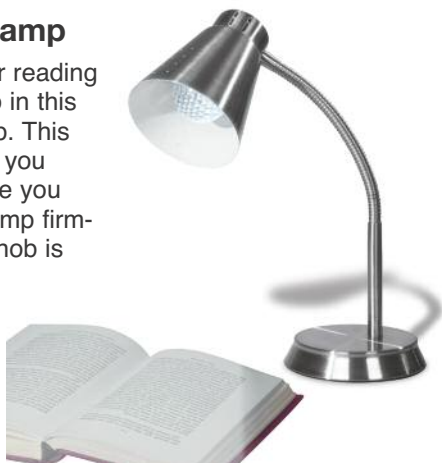

CCRANE
PRODUCED

CC Bright Night™ LED Bulb

A night light for your home!

The CC Bright Night™ is a **revolutionary night light**. Night lights should be cheap to operate and last a very long time — which is why we designed our very own LED model — the CC Bright Night.

These 120 Volt bulbs last up to 30,000 hours, run cool, won't shatter like glass, and are super energy efficient. Fits most standard night-light fixtures. 1.3 watts. Two-year warranty. Weight: 0.3 oz. Size: 2" H x 0.75" Dia.

Item #BNB $9.95
or 2 for $14.95

Night Light Fixture with Switch

An inexpensive night-light fixture with an On/Off switch that works perfectly with our CC Bright Night™ bulb. UL listed.

Item #NLS $4.95

Brushed Nickel Gooseneck Lamp

For an instant-on, energy-saving task or reading light put your CC Vivid+ LED Light Bulb in this Brushed Nickel Finish Gooseneck Lamp. This nickel lamp has a flexible neck that lets you shine the energy-saving light right where you need it. The weighted base holds the lamp firmly in place, and the over-sized On/Off knob is easy to find in the dark. Also works great with our CC Vivid PAR 20 LED Light Bulbs. Powered by 120V AC power cord. Bulb not included. Weight: 3 lbs. Size: 16.75" H x 5.9" Dia. base.

Item #BNL $29.95