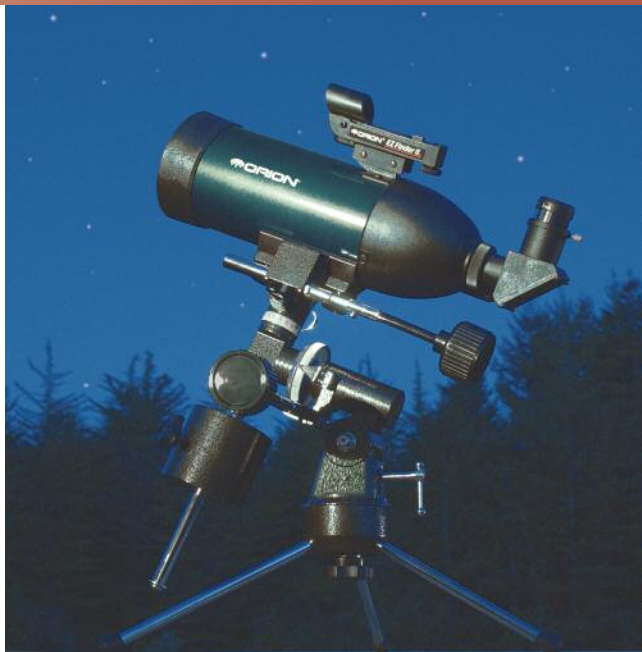

Item #AIR \$24.95

Orion 70mm Transporter Telescope

For years we've been looking for an affordable, quality telescope, only to find average optics and merely acceptable construction — until we used the Orion Transporter. It is a worthy telescope, with excellent optical performance at a great price. The major bands of Jupiter are readily visible through the 6mm (58X) eyepiece. This

remarkably affordable telescope sets up easily, and the included EZ Finder II aiming device makes finding that elusive lunar crater or nebula a cinch. The rugged carrying case holds both the tube and mount assemblies. It's a perfect portable telescope for exploring the grandeur of the final frontier. Optical tube is 15" long, with a 21x and a 58x power eyepiece. Includes a Min-EQ equatorial mount for tracking celestial bodies. One-year limited warranty. Weight: 12.5 lbs. Size: 14.5" W at base x 18.5" H x 4" Dia.

Item #OTT \$149.95

Monocular Spotting Scope

The small, lightweight Monocular is a great choice **when you don't want to carry your great big binoculars.** It's a simple, high quality 8x power scope at an unbelievable price. The large iris makes it easy to focus quickly, even with just one hand. Features clear, multicoated lenses with a folding eyecup, and a rubber-coated body for water resistance. Wrist lanyard and nylon carrying case included. You can use the Monocular with your digital camera by simply holding it over the lens! Weight: 2.5 oz. Size: 3.5" L x 1" dia.