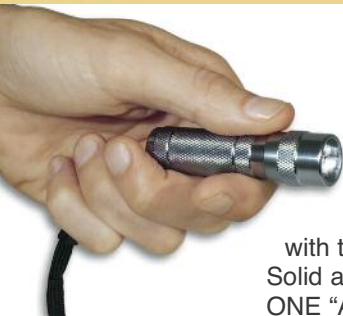

LB-3 LED Flashlight

This best deal on a 3-LED flashlight just got better. It's still small enough to tuck away in your pocket or shoulder bag, but it's been upgraded with the brightest LEDs available at this size and price. Solid aluminum body with lanyard. Runs for 20 hours on ONE "AAA" battery. Weight: 1.4 oz. Size: 3" L x 0.75" Dia.

Item #LB3 ..... $7.95

Item #LB34 ... 4 for $24.95

CC Slim Light LED Flashlight

A tailcap on/off button isn't just for tactical lights; it's also handy on this Slim 0.5 Watt Luxeon LED flashlight. Push the button softly for a temporary beam, or push it completely for constant light. Solid, polished aluminum with lanyard. Uses 2 "AAA" batteries (not included). Weight: 1.8 oz. Size: 5.6" L x 0.6" Dia.

Item #SLM $14.95

Photon X-Light Micro Keychain Light

Our tough, multi-mode Photon X-Light has an SOS mode and a miniature flashing safety beacon mode. A single glow-in-the-dark On/Off button lets you choose between full brightness, dimmed light, or a flashing mode. Quick release ring attaches easily to your keys or gear. Long lasting lithium batteries (included). Made in USA. Limited lifetime manufacturer's guarantee. Weight: 0.4 oz. Size: 1" W x 1.75" H x 0.25" D.

Item #XLT $8.95

NightStar 3 No Battery Shake Flashlight

The updated NightStar 3 is 50% brighter than the original model, and still gives you 20 minutes of light for just 30 seconds of shaking. Quiet, efficient, magnetic repulsion recharges the built-in battery. The NightStar 3 is shock resistant, waterproof, floats beam up, and has been tested to withstand temperatures from -50°F to 140°F. Five-year manufacturer's warranty. Weight: 10.8 oz. Size: 10" L x 2" Dia.

Item #NS3 ..... $39.95