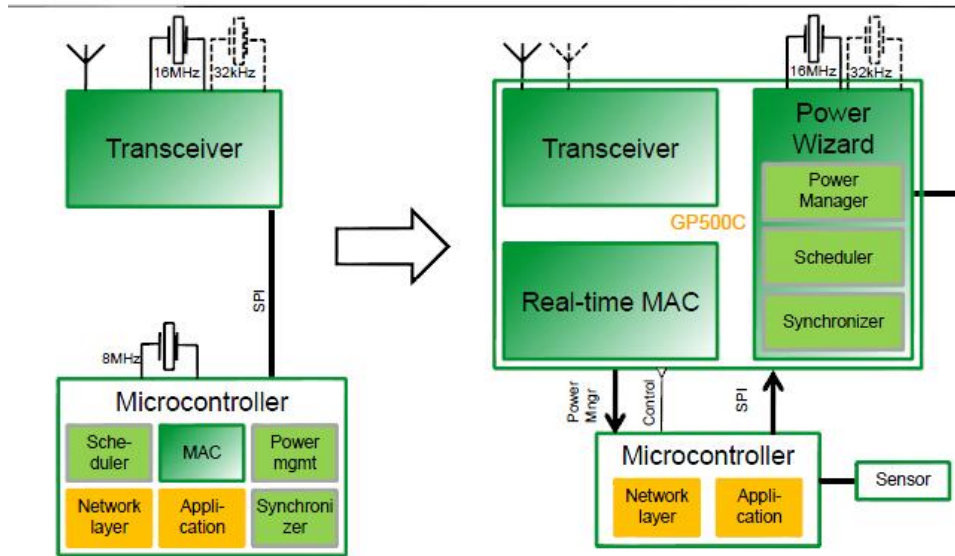

4. Battery

2AAA batteries

5. RF Range and IR range