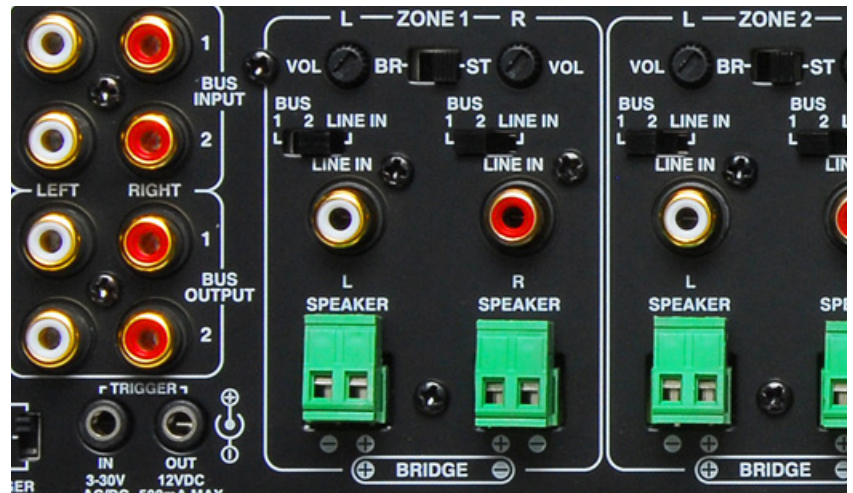

CasaTunes CT-AMP-1240 12-Channel Amplifier specifications

Dimensions	4-in. x 16.7-in. x 14.25-in.
Weight	32 pounds
Rated power output	40 watts per channel; RMS at 8 ohms
Bridged power output	80 watts per channel; RMS at 8 ohms
Input sensitivity	380 mV for full output with all level controls at max
Input impedance	18,000 ohm
Frequency response	5 Hz to 72 kHz
Distortion	.005% THD 20 Hz-20kHz at 30 watts (8 ohm)
Bridged distortion	.010% THD 20 Hz-20kHz at 80 watts (8 ohm)
Channel crosstalk	80 dB
Signal-to-noise ratio	105 dB A-weighted
Efficiency	63%
Power requirements	115/230 VAC, 50 Hz/60Hz
Standby power rating	115V, 0.264 W (complies with CE EuP directive)
Auto turn-on sensitivity	13.7 mV

Warranty

The CasaTunes CT-AMP-1240 12-Channel Amplifier is warranted for a period of one year. The warranty is limited to manufacturer defects, either in materials or workmanship. CasaTunes is not responsible for any consequential and inconsequential damage to any other unit or component or the cost for installation or extraction of any component of the audio system.

CasaTunes®
music by the roomful
www.CasaTunes.com

888-855-2272x1
sales@CasaTunes.com