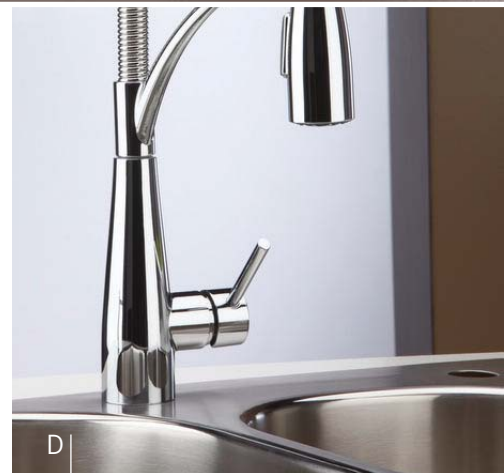

AVADO

- **A** LKAV2031NK Avado Faucet.
  See page 80.
- **B** LKAV4061CR Avado Faucet.
  See page 80.
- **C** LK325CR Soap/Lotion Dispenser.
  See page 80.

All premium Elkay faucets are constructed with durable ceramic disc cartridges that will provide you with years of maintenance-free operation.

“Forward-only” handles like the one shown in (D) eliminate backsplash interference.