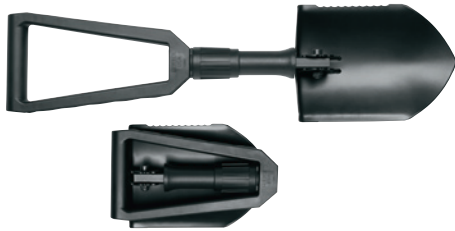

E-TOOL™ WITH SERRATED BLADE

30-000075

0-13658-11289-6

Overall Length: 23.8"
Closed Length; 9.37"
Weight: 40.6 oz

Glass-Filled Nylon Handle
Powder Coated Boron Carbon Steel
Spade
Anodized 7075 Aluminium Shaft