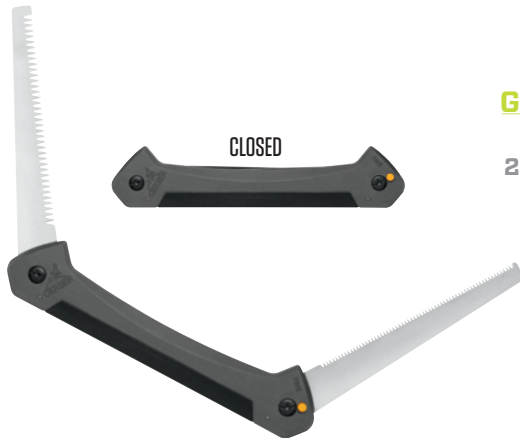

### COARSE (WOOD), FINE (BONE) 20" COLLAPSIBLE CHAIN SAW

22-41514

0-13658-41514-0

Overall Length: 23.25  
 Weight: 32 oz  
 Blade Type: Coarse & Fine  
 Sheath: Ballistic Nylon  
 Handle: Gator Grip®

### 2 BLADES - COARSE (WOOD), FINE (BONE)

31-000694

0-13658-11953-6

Overall Length (open): 20"  
 Closed Length: 12"  
 Blade Length (each): 10"  
 Weight: 12.2 oz  
 Blade Type: Coarse & Fine  
 Handle: Gator Grip®