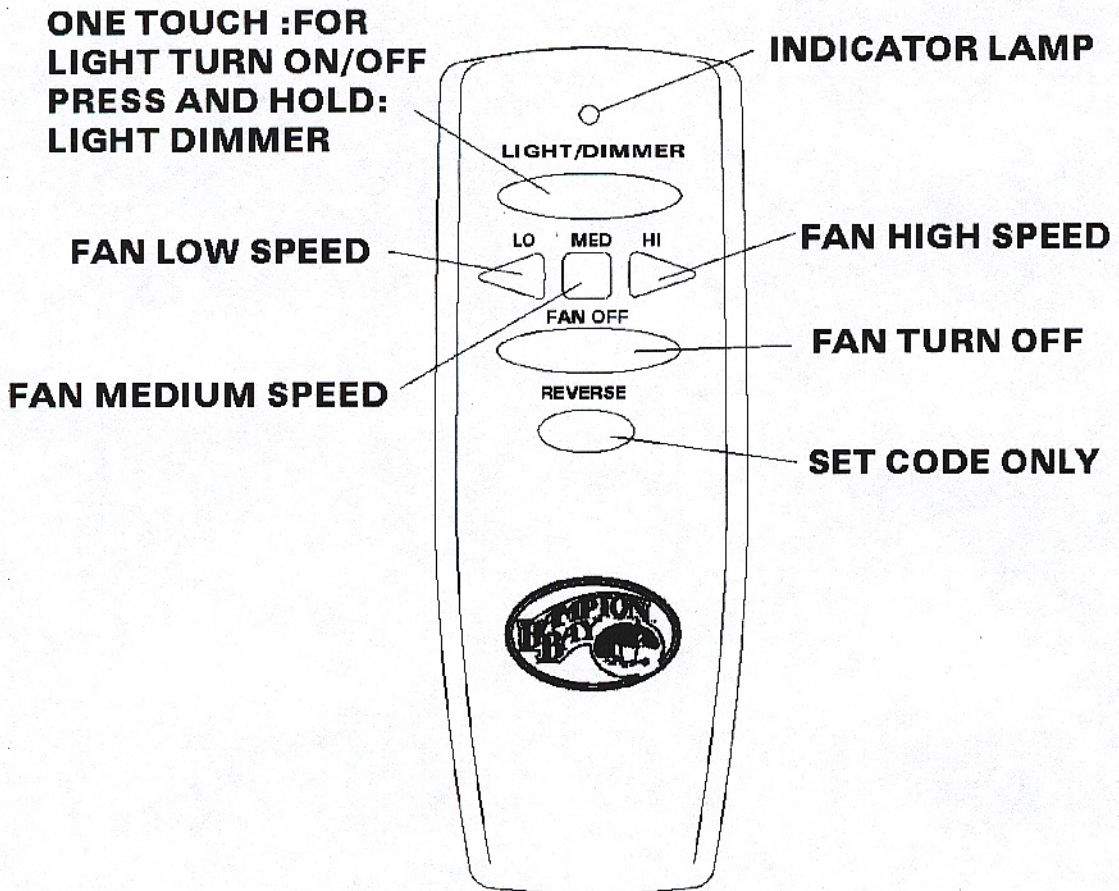

USER'S MANUAL

MODEL: FAN-HD

FREQUENCY: 303.9MHz

Transmitter Operation

Caution :

The changes of modifications not expressly approved by the party responsible for compliance could void the user's authority to operate the equipment.