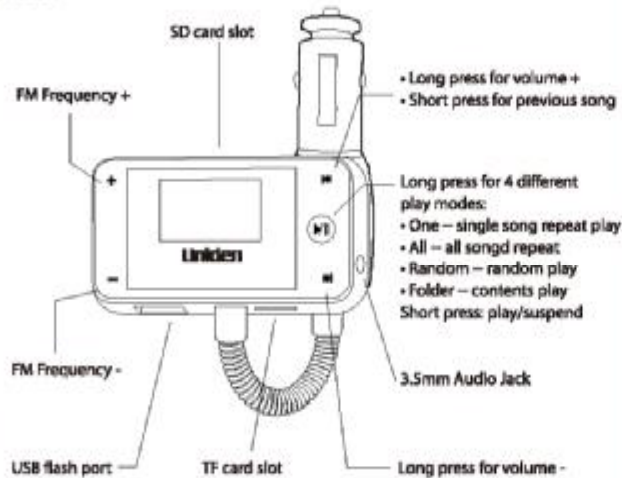

FRONT

MEASUREMENT:
width: 5.5 INCHES
height: 4.5 INCHES

BACK

Uniden

FM Transmitter with LED USER GUIDE

Congratulations on purchasing the gooseneck FM Transmitter
Follow these easy steps to get started

INTRODUCTION

- For use with TF, SD Card, USB flash input and audio jack.
- The FM transmitter supports MP3 format
- The LED display shows the FM frequency and format
- 180° Rotating joint design for viewing the FM transmitter in any angle