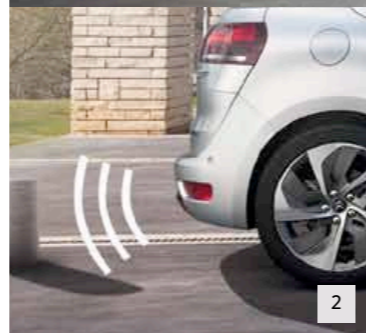

SAFETY - TAKE PLEASURE IN TAKING CARE

Protected and safe. The well being of yourself and your passengers is more important than anything else. The New Citroën C4 Picasso is already very well protected, but Citroën accessories can make it your very own well protected place.

NO.	PRODUCT NAME	PART NO.	NO.	PRODUCT NAME	PART NO.
1.	Front Parking Sensors - 4 Rear Sensors	9690 01	5.	Warning Triangle & Safety Vest	9468 30
2.	Rear Parking Sensors - 4 Rear Sensors	9452 95	6.	Locking Wheel Bolt Kit - Aluminium	9607 R4
	Rear Parking Sensors - Integral Aerial	9452 71		Locking Wheel Bolt Kit - Steel	1606922580
3.	Pet Safety Cage - 40 x 30 x 30cm	1607076080	7.	Citroën 'Kiddy Comfort Pro' Child Seat (For children 9-36kg)	1606604580
	Pet Safety Cage - 60 x 42 x 42cm	1607076180	8.	Anti-Theft Alarm	Please consult your dealer
	Pet Safety Collar Attachment	1607075980	9.	Dog Guard	1609640980
4.	Snow Chains & Snow Socks	Please consult your dealer			

1

2

3

4

5

7

8

6

9