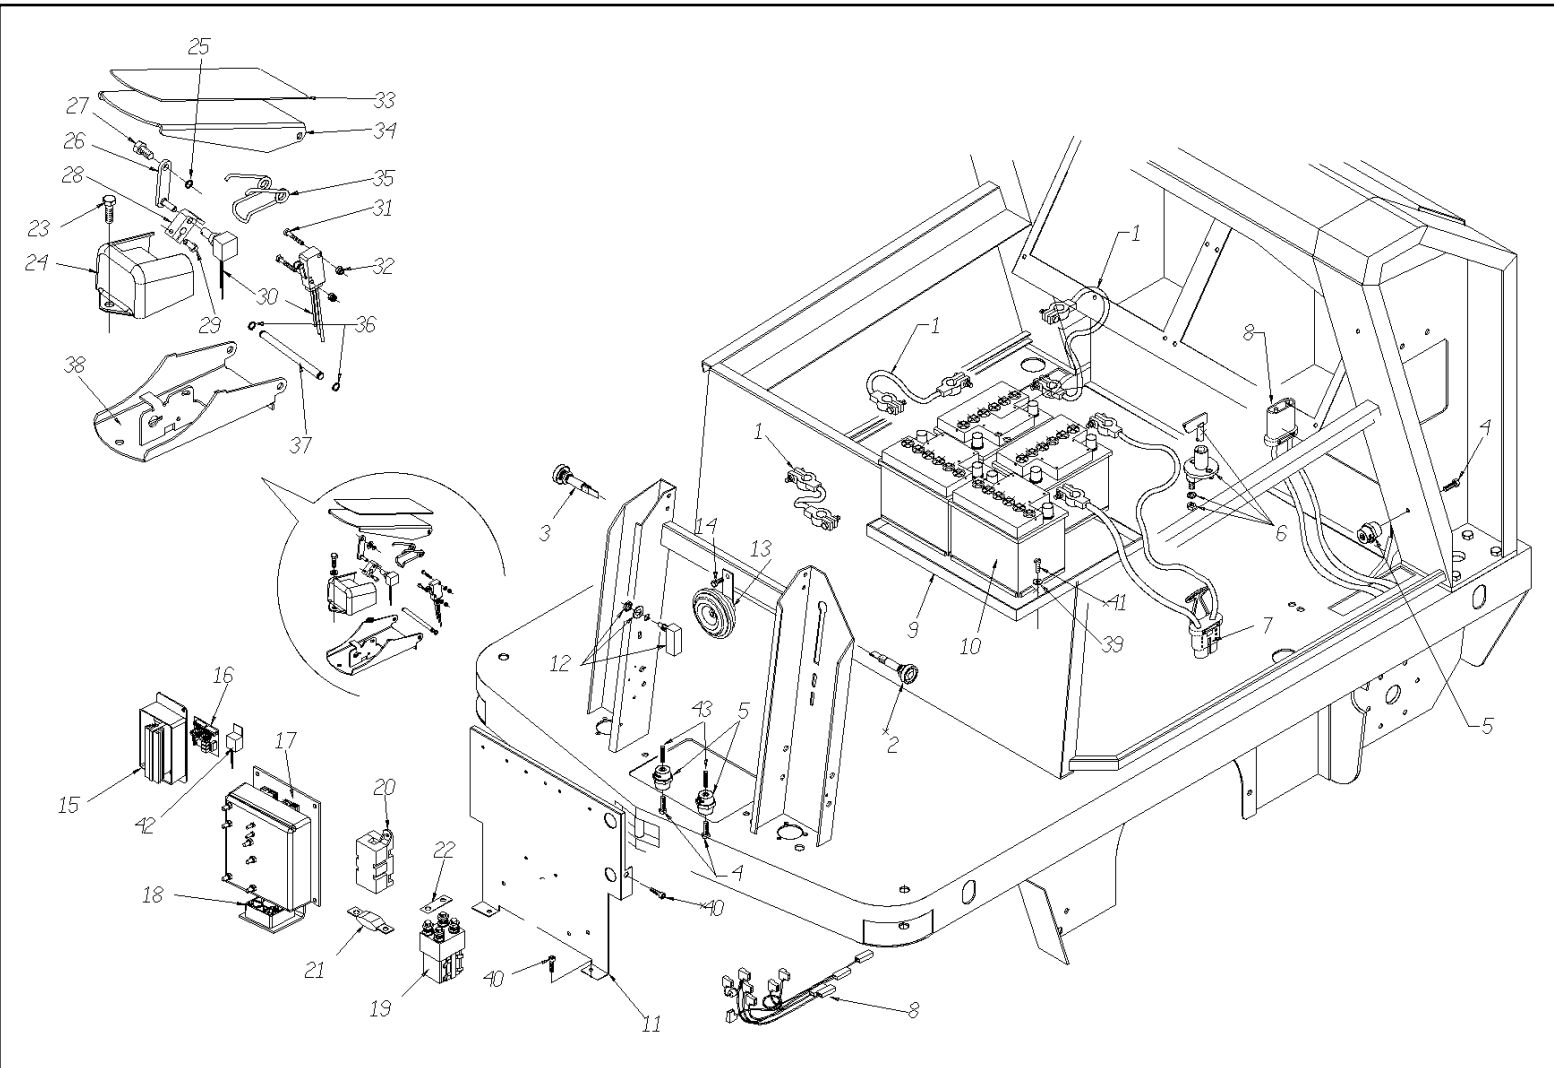

Ref.	K	Part N.	Customer Part N.	Description	Qty	Validity:		Price
						From	To	
0040		VTVT62920		SCREW TE F/ROND. M 6X 16 ZB	4,00			--
0041		VTVT75726		SCREW TBEI M 6X 16 ISO 7380 ZB	4,00			--
0042		MECI00005		RELAY 24V 10/20A	1,00			--