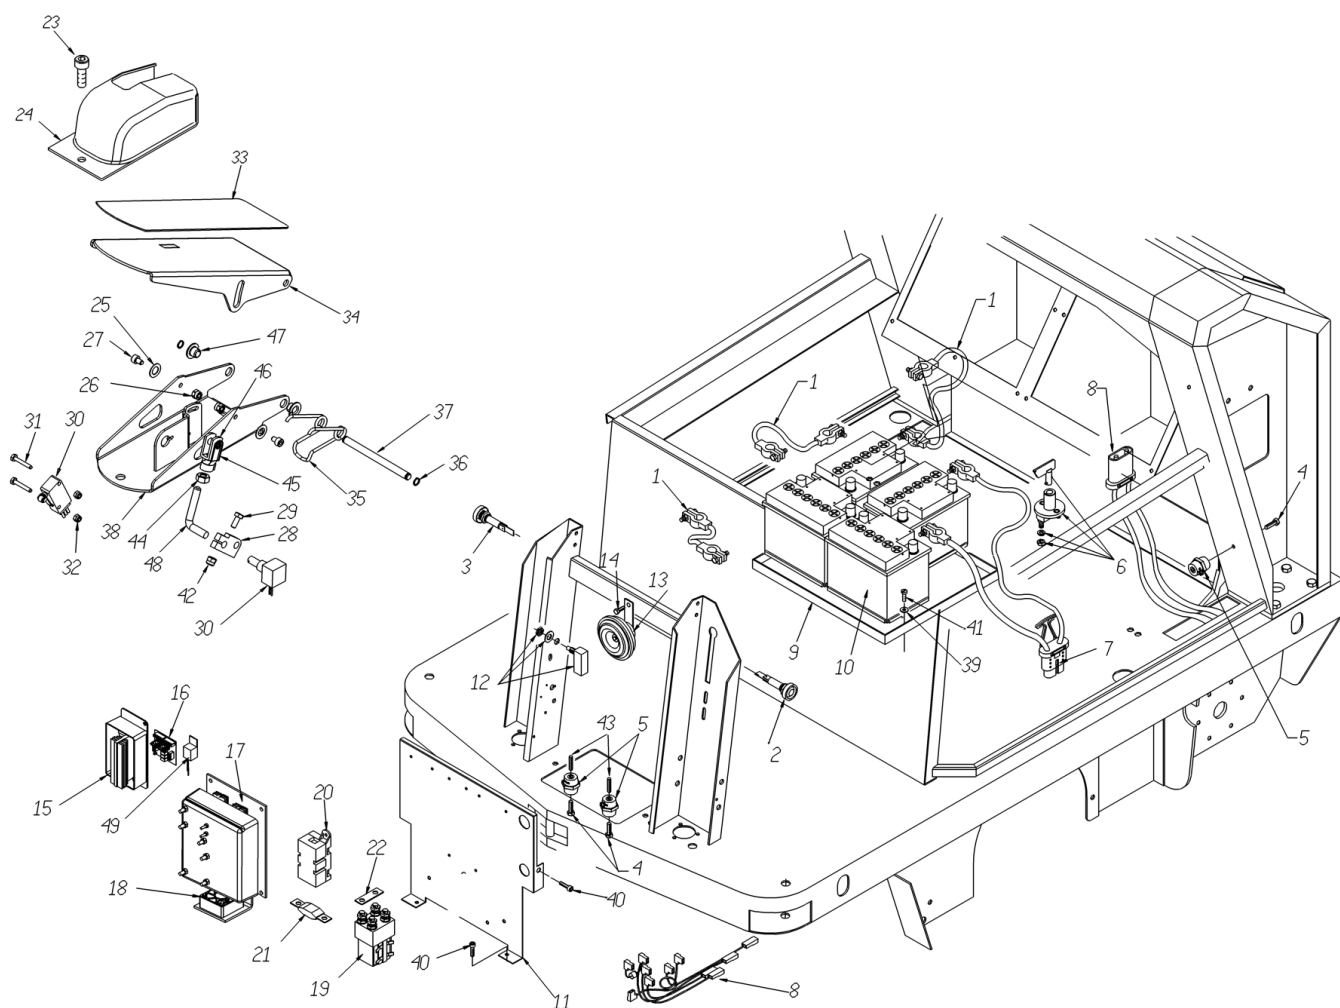

Ref.	K	Part N.	Customer Part N.	Description	Qty	Validity:		Price
						From	To	
0001		MEVR34820		WIRING B 450 BT	3,00			--
0002		MECI00026		BUTTON PIATTO ROTONDO D.22 ROSSO	1,00			--
0003		MECI00028		BUTTON DI EMERGENZA TK1400 24V	1,00			--
0004		VTVT75719		SCREW TE F/ROND. M 6 X 10	2,00			--
0005		MEVR47082		INSULATOR M6 35-CH32	3,00			--
0006		AZMC75803		DIASSASS.SPANNERSW 1000	1,00			--
0007		MECB44780		WIRING BATTERIA	1,00			--
0008		MECB00948		WIRING 1404 E	1,00			--
0008		MECB00950		WIRING 1404 E	1,00			--
0009		LAFN46836		BATTERY SUPPORTL.14000 TK	1,00			--
0011		LAFN06784		PLATE SUPPORTO ELETTRONICA	1,00			--
0012		MECI75801		MICROSWITCH TK	2,00			--
0013		MEVR47083		KLAXON L.14 24V	1,00			--
0014		VTVT85116		SCREW TE FR 6,3X19 ZIN	1,00			--
0015		MECE00420		BOARD POTENZA CASSETTO COMPL.	1,00			--
0016		MECE45124		PCB RELE' L.1400	1,00			--
0017		MECE00419		BOARD POTENZA COMPLETA	1,00			--
0018		VEVR00065		IMPELLER RAFFREDDAMENTO	1,00			--
0019		MECI00037		CONTACTOR TL22 P V 24V	1,00			--
0020		MEVR00146		FUSE-HOLDER MEGA	1,00			--
0021		MEVR01925		FUSE 150A	1,00			--
0022		MECB00117		WIRING TELERUTTORE	1,00			--
0023		VTVT62920		SCREW TE F/ROND. M 6X 16 ZB	1,00			--
0024		MPVR00302		CRANKCASE PEDALE AVANZAMENTO	1,00			--
0025		MPVR05528		WASHER -	2,00			--
0026		VTDD04369		NUT M 4 TEF UNI 7473	2,00			--
0027		VTVT00089		SCREW TCCE UNI 5931 4X10 ZB	2,00			--
0028		LAFN01149		CONNECTING ROD PEDALE AVANZAMENTO G1050	1,00			--
0029		VTVT00727		SCREW TE M. 4-20	1,00			--
0030		MECB00995		WIRING PEDALE ACCEL.P160	1,00			--
0031		VTVT00654		SCREW TC+ M.3-20	2,00			--
0032		VTDD21115		NUT M 3 INOX	2,00			--
0033		MPVR00866		PLANE ANTISDRUCCIOLO G1050	1,00			--
0034		LAFN06474		SHEET METAL PA.PEDALE	1,00			--
0035		MLML00034		SPRING PEDALE AVANZAMENTO G1050	1,00			--
0036		VTAE48552		CIRCLIP D. 6 UNI 7435	2,00			--
0037		LAFN00524		PIN PEDALE TK 1050	1,00			--
0038		LAFN07532		BUSHING -	1,00			--
0039		VTRS00503		WASHER D. 6 TE UNI 6798	4,00			--