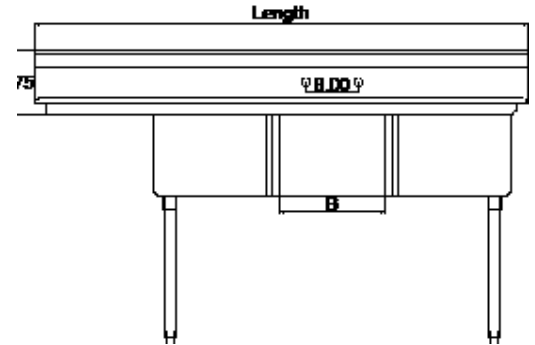

DESCRIPTION: Stainless Steel Sink with Galvanized Legs

Bowl Size	Overall Length	# of Drainboards	Model
	35"	None	3CS-101410-0
10 x 14	47.50	One	3CS-101410-1L/R
	60"	Two	3CS-101410-2
	57"	None	3CS-162012-0
16 x 20	72.50"	One	3CS-162012-1L/R
	88"	Two	3CS-162012-2
	59"	None	3CS-181812-0
18 x 18	74.50"	One	3CS-181812-1L/R
	90"	Two	3CS-181812-2
	77"	None	3CS-242414-0
24 x 24	96"	One	3CS-242414-1L/R
	120"	Two	3CS-242414-2

Accessories	Model #:
Faucets, 8" O/C	FS-8-*
Pre-Rinse Unit	PRS-8
Add-on Faucet	AF-*

Indicates item can ship via ground service.

*Specify Spout Length

PRIMA SUPPLY strives to provide accurate information at all times, however, we reserve the right to change specifications without prior notice. Measurements are nominal and may vary by an inch.

3 COMPARTMENT SINKS | ECONOMY LINE

Top View

Side View

Front View

Model	Length	Drainboards	Weight*	A	B	C	D
3CS-101410-0	35.00	n/a		19.50	10	14	10
3CS-101410-1L/R	47.50	1 - 15		19.50	10	14	10
3CS-101410-2	60.00	2 - 15		19.50	10	14	10
3CS-162012-0	57.00	n/a		25.50	16	20	12
3CS-162012-1L/R	72.50	1 - 18		25.50	16	20	12
3CS-162012-2	88.00	2 - 18		25.50	16	20	12
3CS-181812-0	59.00	n/a		23.50	18	18	12
3CS-181812-1L/R	74.50	1 - 18		23.50	18	18	12
3CS-181812-2	90.00	2 - 18		23.50	18	18	12
3CS-242414-0	77.00	n/a		29.50	24	24	14
3CS-242414-1L/R	96.00	1 - 24		29.50	24	24	14
3CS-242414-2	120.00	2 - 24		29.50	24	24	14