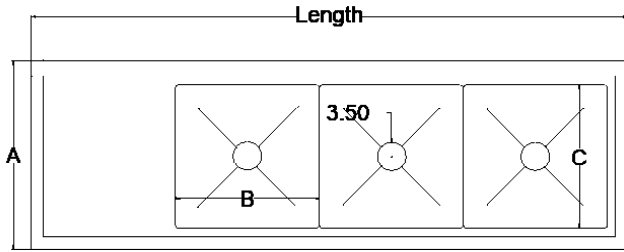

DESCRIPTION: Stainless Steel Sink with Galvanized Legs

Bowl Size	Overall Length	# of Drainboards	Model
	35"	None	3CS-101410-0
10 x 14	47.50	One	3CS-101410-1L/R
	60"	Two	3CS-101410-2
	57"	None	3CS-162012-0
16 x 20	72.50"	One	3CS-162012-1L/R
	88"	Two	3CS-162012-2
	59"	None	3CS-181812-0
18 x 18	74.50"	One	3CS-181812-1L/R
	90"	Two	3CS-181812-2
	77"	None	3CS-242414-0
24 x 24	96"	One	3CS-242414-1L/R
	120"	Two	3CS-242414-2

Accessories	Model #:
Faucets, 8" O/C	FS-8-*
Pre-Rinse Unit	PRS-8
Add-on Faucet	AF-*

Indicates item can ship via ground service.

*Specify Spout Length

PRIMA SUPPLY strives to provide accurate information at all times, however, we reserve the right to change specifications without prior notice. Measurements are nominal and may vary by an inch.

3 COMPARTMENT SINKS | ECONOMY LINE

Top View

Side View

Front View

Model	Length	Drainboards	Weight*	A	B	C	D
3CS-101410-0	35.00	n/a		19.50	10	14	10
3CS-101410-1L/R	47.50	1 - 15		19.50	10	14	10
3CS-101410-2	60.00	2 - 15		19.50	10	14	10
3CS-162012-0	57.00	n/a		25.50	16	20	12
3CS-162012-1L/R	72.50	1 - 18		25.50	16	20	12
3CS-162012-2	88.00	2 - 18		25.50	16	20	12
3CS-181812-0	59.00	n/a		23.50	18	18	12
3CS-181812-1L/R	74.50	1 - 18		23.50	18	18	12
3CS-181812-2	90.00	2 - 18		23.50	18	18	12
3CS-242414-0	77.00	n/a		29.50	24	24	14
3CS-242414-1L/R	96.00	1 - 24		29.50	24	24	14
3CS-242414-2	120.00	2 - 24		29.50	24	24	14