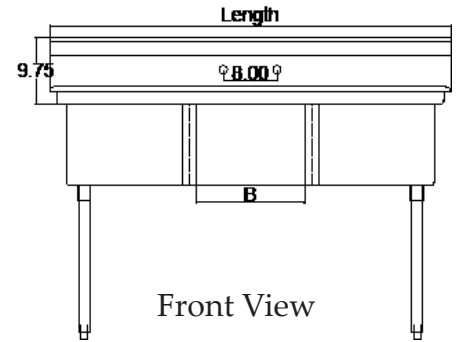

DESCRIPTION: Stainless Steel Sink with Galvanized Legs

Bowl Size	Overall Length	# of Drainboards	Model
	35"	None	3CS-101410-0
10 x 14	47.50	One	3CS-101410-1L/R
	60"	Two	3CS-101410-2
	57"	None	3CS-162012-0
16 x 20	72.50"	One	3CS-162012-1L/R
	88"	Two	3CS-162012-2
	59"	None	3CS-181812-0
18 x 18	74.50"	One	3CS-181812-1L/R
	90"	Two	3CS-181812-2
	77"	None	3CS-242414-0
24 x 24	96"	One	3CS-242414-1L/R
	120"	Two	3CS-242414-2

Accessories	Model #:
Faucets, 8" O/C	FS-8-*
Pre-Rinse Unit	PRS-8
Add-on Faucet	AF-*

Indicates item can ship via ground service.

*Specify Spout Length

PRIMA SUPPLY strives to provide accurate information at all times, however, we reserve the right to change specifications without prior notice. Measurements are nominal and may vary by an inch.

3 COMPARTMENT SINKS | ECONOMY LINE

Top View

Side View

Front View

Model	Length	Drainboards	Weight*	A	B	C	D
3CS-101410-0	35.00	n/a		19.50	10	14	10
3CS-101410-1L/R	47.50	1 - 15		19.50	10	14	10
3CS-101410-2	60.00	2 - 15		19.50	10	14	10
3CS-162012-0	57.00	n/a		25.50	16	20	12
3CS-162012-1L/R	72.50	1 - 18		25.50	16	20	12
3CS-162012-2	88.00	2 - 18		25.50	16	20	12
3CS-181812-0	59.00	n/a		23.50	18	18	12
3CS-181812-1L/R	74.50	1 - 18		23.50	18	18	12
3CS-181812-2	90.00	2 - 18		23.50	18	18	12
3CS-242414-0	77.00	n/a		29.50	24	24	14
3CS-242414-1L/R	96.00	1 - 24		29.50	24	24	14
3CS-242414-2	120.00	2 - 24		29.50	24	24	14