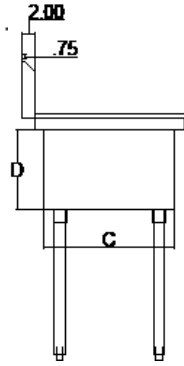

DESCRIPTION: Stainless Steel Sink with Galvanized Legs

Bowl Size	Overall Length	# of Drainboards	Model
	35"	None	3CS-101410-0
10 x 14	47.50	One	3CS-101410-1L/R
	60"	Two	3CS-101410-2
	57"	None	3CS-162012-0
16 x 20	72.50"	One	3CS-162012-1L/R
	88"	Two	3CS-162012-2
	59"	None	3CS-181812-0
18 x 18	74.50"	One	3CS-181812-1L/R
	90"	Two	3CS-181812-2
	77"	None	3CS-242414-0
24 x 24	96"	One	3CS-242414-1L/R
	120"	Two	3CS-242414-2

Accessories	Model #:
Faucets, 8" O/C	FS-8-*
Pre-Rinse Unit	PRS-8
Add-on Faucet	AF-*

Indicates item can ship via ground service.

*Specify Spout Length

PRIMA SUPPLY strives to provide accurate information at all times, however, we reserve the right to change specifications without prior notice. Measurements are nominal and may vary by an inch.

3 COMPARTMENT SINKS | ECONOMY LINE

Top View

Side View

Front View

Model	Length	Drainboards	Weight*	A	B	C	D
3CS-101410-0	35.00	n/a		19.50	10	14	10
3CS-101410-1L/R	47.50	1 - 15		19.50	10	14	10
3CS-101410-2	60.00	2 - 15		19.50	10	14	10
3CS-162012-0	57.00	n/a		25.50	16	20	12
3CS-162012-1L/R	72.50	1 - 18		25.50	16	20	12
3CS-162012-2	88.00	2 - 18		25.50	16	20	12
3CS-181812-0	59.00	n/a		23.50	18	18	12
3CS-181812-1L/R	74.50	1 - 18		23.50	18	18	12
3CS-181812-2	90.00	2 - 18		23.50	18	18	12
3CS-242414-0	77.00	n/a		29.50	24	24	14
3CS-242414-1L/R	96.00	1 - 24		29.50	24	24	14
3CS-242414-2	120.00	2 - 24		29.50	24	24	14

All measurements are in inches. *Weights are approximate shipping weight.

Prima Supply, 4603 Poplar Level Rd., Louisville, KY 40213 - (888) 810-5043 - fax (888) 655-7773
www.primasupply.com/sales@primasupply.com