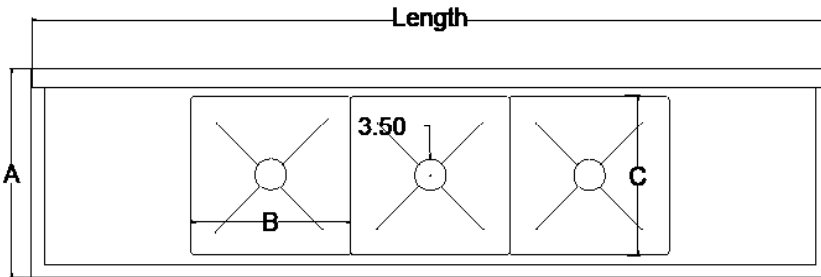

DESCRIPTION: Stainless Steel Sink with Galvanized Legs

Bowl Size	Overall Length	# of Drainboards	Model
	35"	None	3CS-101410-0
10 x 14	47.50	One	3CS-101410-1L/R
	60"	Two	3CS-101410-2
	57"	None	3CS-162012-0
16 x 20	72.50"	One	3CS-162012-1L/R
	88"	Two	3CS-162012-2
	59"	None	3CS-181812-0
18 x 18	74.50"	One	3CS-181812-1L/R
	90"	Two	3CS-181812-2
	77"	None	3CS-242414-0
24 x 24	96"	One	3CS-242414-1L/R
	120"	Two	3CS-242414-2

Accessories	Model #:
Faucets, 8" O/C	FS-8-*
Pre-Rinse Unit	PRS-8
Add-on Faucet	AF-*

Indicates item can ship via ground service.

*Specify Spout Length

PRIMA SUPPLY strives to provide accurate information at all times, however, we reserve the right to change specifications without prior notice. Measurements are nominal and may vary by an inch.

3 COMPARTMENT SINKS | ECONOMY LINE

Top View

Side View

Front View

Model	Length	Drainboards	Weight*	A	B	C	D
3CS-101410-0	35.00	n/a		19.50	10	14	10
3CS-101410-1L/R	47.50	1 - 15		19.50	10	14	10
3CS-101410-2	60.00	2 - 15		19.50	10	14	10
3CS-162012-0	57.00	n/a		25.50	16	20	12
3CS-162012-1L/R	72.50	1 - 18		25.50	16	20	12
3CS-162012-2	88.00	2 - 18		25.50	16	20	12
3CS-181812-0	59.00	n/a		23.50	18	18	12
3CS-181812-1L/R	74.50	1 - 18		23.50	18	18	12
3CS-181812-2	90.00	2 - 18		23.50	18	18	12
3CS-242414-0	77.00	n/a		29.50	24	24	14
3CS-242414-1L/R	96.00	1 - 24		29.50	24	24	14
3CS-242414-2	120.00	2 - 24		29.50	24	24	14