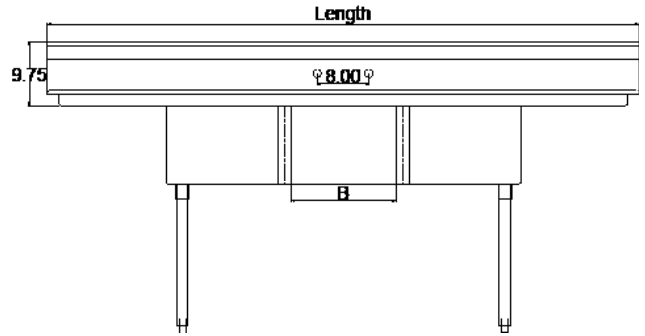

DESCRIPTION: Stainless Steel Sink with Galvanized Legs

Bowl Size	Overall Length	# of Drainboards	Model
	35"	None	3CS-101410-0
10 x 14	47.50	One	3CS-101410-1L/R
	60"	Two	3CS-101410-2
	57"	None	3CS-162012-0
16 x 20	72.50"	One	3CS-162012-1L/R
	88"	Two	3CS-162012-2
	59"	None	3CS-181812-0
18 x 18	74.50"	One	3CS-181812-1L/R
	90"	Two	3CS-181812-2
	77"	None	3CS-242414-0
24 x 24	96"	One	3CS-242414-1L/R
	120"	Two	3CS-242414-2

Accessories	Model #:
Faucets, 8" O/C	FS-8-*
Pre-Rinse Unit	PRS-8
Add-on Faucet	AF-*

Indicates item can ship via ground service.

*Specify Spout Length

PRIMA SUPPLY strives to provide accurate information at all times, however, we reserve the right to change specifications without prior notice. Measurements are nominal and may vary by an inch.

3 COMPARTMENT SINKS | ECONOMY LINE

Top View

Side View

Front View

Model	Length	Drainboards	Weight*	A	B	C	D
3CS-101410-0	35.00	n/a		19.50	10	14	10
3CS-101410-1L/R	47.50	1 - 15		19.50	10	14	10
3CS-101410-2	60.00	2 - 15		19.50	10	14	10
3CS-162012-0	57.00	n/a		25.50	16	20	12
3CS-162012-1L/R	72.50	1 - 18		25.50	16	20	12
3CS-162012-2	88.00	2 - 18		25.50	16	20	12
3CS-181812-0	59.00	n/a		23.50	18	18	12
3CS-181812-1L/R	74.50	1 - 18		23.50	18	18	12
3CS-181812-2	90.00	2 - 18		23.50	18	18	12
3CS-242414-0	77.00	n/a		29.50	24	24	14
3CS-242414-1L/R	96.00	1 - 24		29.50	24	24	14
3CS-242414-2	120.00	2 - 24		29.50	24	24	14