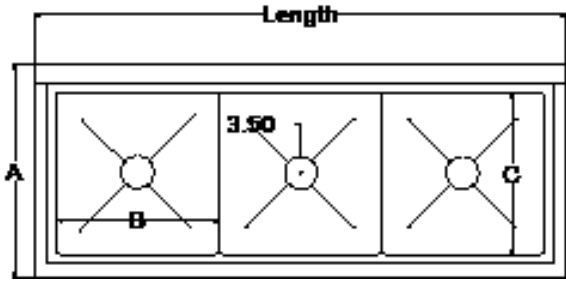

DESCRIPTION: Stainless Steel Sink with Galvanized Legs

Bowl Size	Overall Length	# of Drainboards	Model
	35"	None	3CS-101410-0
10 x 14	47.50	One	3CS-101410-1L/R
	60"	Two	3CS-101410-2
	57"	None	3CS-162012-0
16 x 20	72.50"	One	3CS-162012-1L/R
	88"	Two	3CS-162012-2
	59"	None	3CS-181812-0
18 x 18	74.50"	One	3CS-181812-1L/R
	90"	Two	3CS-181812-2
	77"	None	3CS-242414-0
24 x 24	96"	One	3CS-242414-1L/R
	120"	Two	3CS-242414-2

Accessories	Model #:
Faucets, 8" O/C	FS-8-*
Pre-Rinse Unit	PRS-8
Add-on Faucet	AF-*

Indicates item can ship via ground service.

*Specify Spout Length

PRIMA SUPPLY strives to provide accurate information at all times, however, we reserve the right to change specifications without prior notice. Measurements are nominal and may vary by an inch.

3 COMPARTMENT SINKS | ECONOMY LINE

Top View

Side View

Front View

Model	Length	Drainboards	Weight*	A	B	C	D
3CS-101410-0	35.00	n/a		19.50	10	14	10
3CS-101410-1L/R	47.50	1 - 15		19.50	10	14	10
3CS-101410-2	60.00	2 - 15		19.50	10	14	10
3CS-162012-0	57.00	n/a		25.50	16	20	12
3CS-162012-1L/R	72.50	1 - 18		25.50	16	20	12
3CS-162012-2	88.00	2 - 18		25.50	16	20	12
3CS-181812-0	59.00	n/a		23.50	18	18	12
3CS-181812-1L/R	74.50	1 - 18		23.50	18	18	12
3CS-181812-2	90.00	2 - 18		23.50	18	18	12
3CS-242414-0	77.00	n/a		29.50	24	24	14
3CS-242414-1L/R	96.00	1 - 24		29.50	24	24	14
3CS-242414-2	120.00	2 - 24		29.50	24	24	14