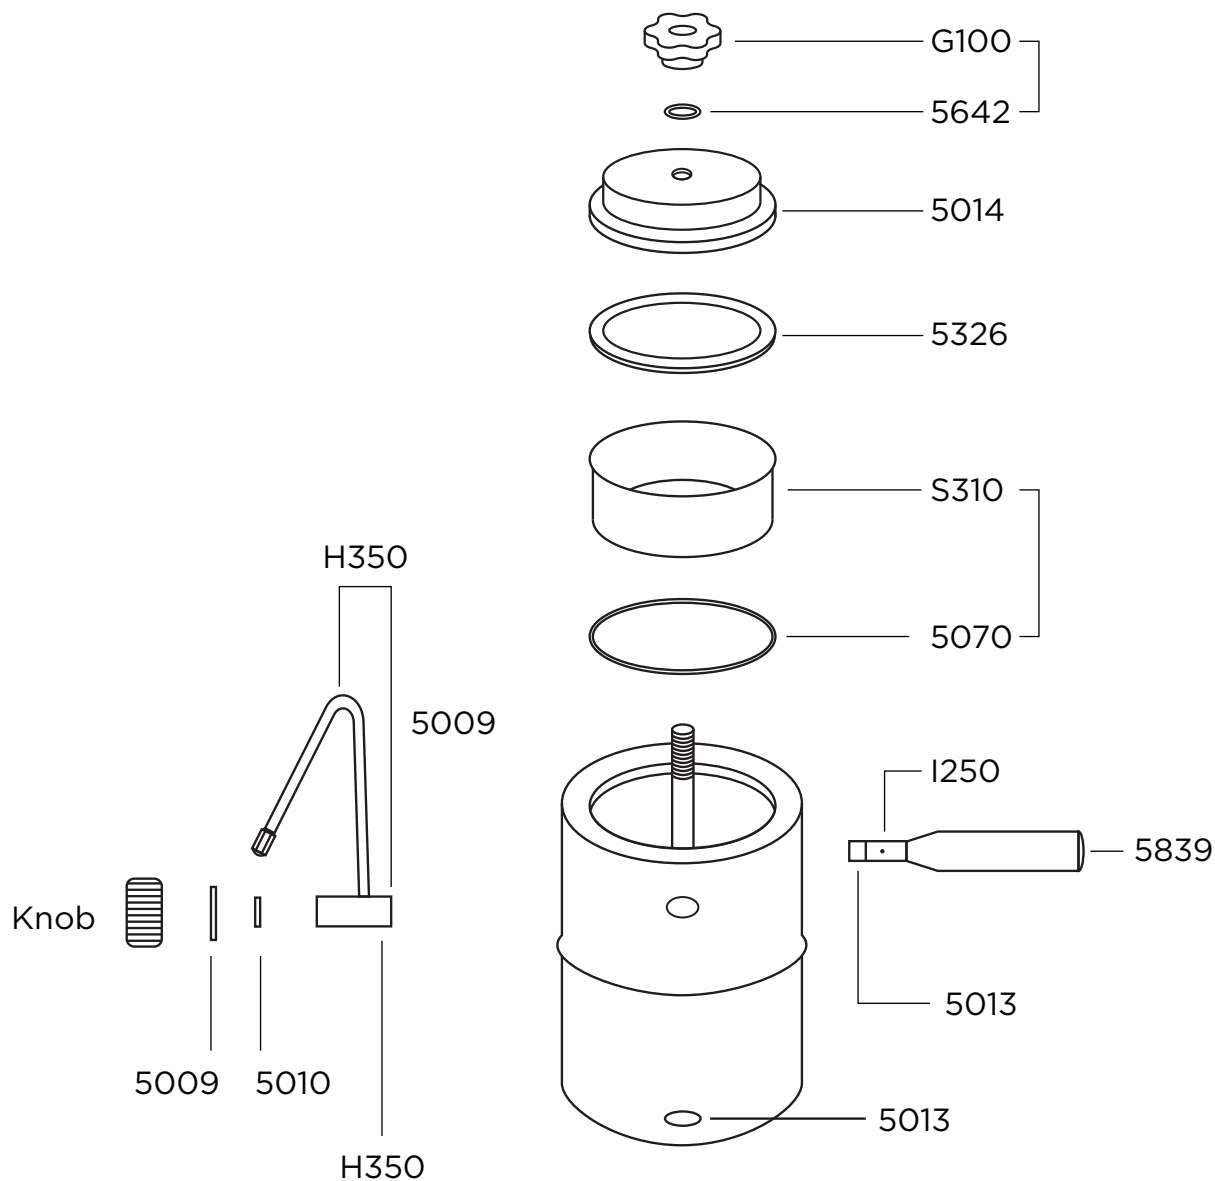

Bellman Steamer

POS.	ITEM#	DESCRIPTION
G100	A-17	Main Assembly Knob w/ Gasket
5642	A-22	Gasket for Top Knob
5014	A-24	Steam Cover
5236	A-12	Gasket for Steam Cover
S310	A-11-2	Steamer Insert Basket
5070	A-02	Gasket for Steamer Insert
5839	A-15	Black Handle
I250	A-25	Pressure Release Valve w/ Gasket
5009	A-29	Pressure Release Gasket
H350	A-08	Complete Steam Wand, Knob & Gaskets
5009	A-29	Large Steam Knob Gasket
5010	A-28	Small Steam Knob Gasket
5009	A-29	Steam Wand Mount Gasket
5013	A-36	Main Shaft Gasket