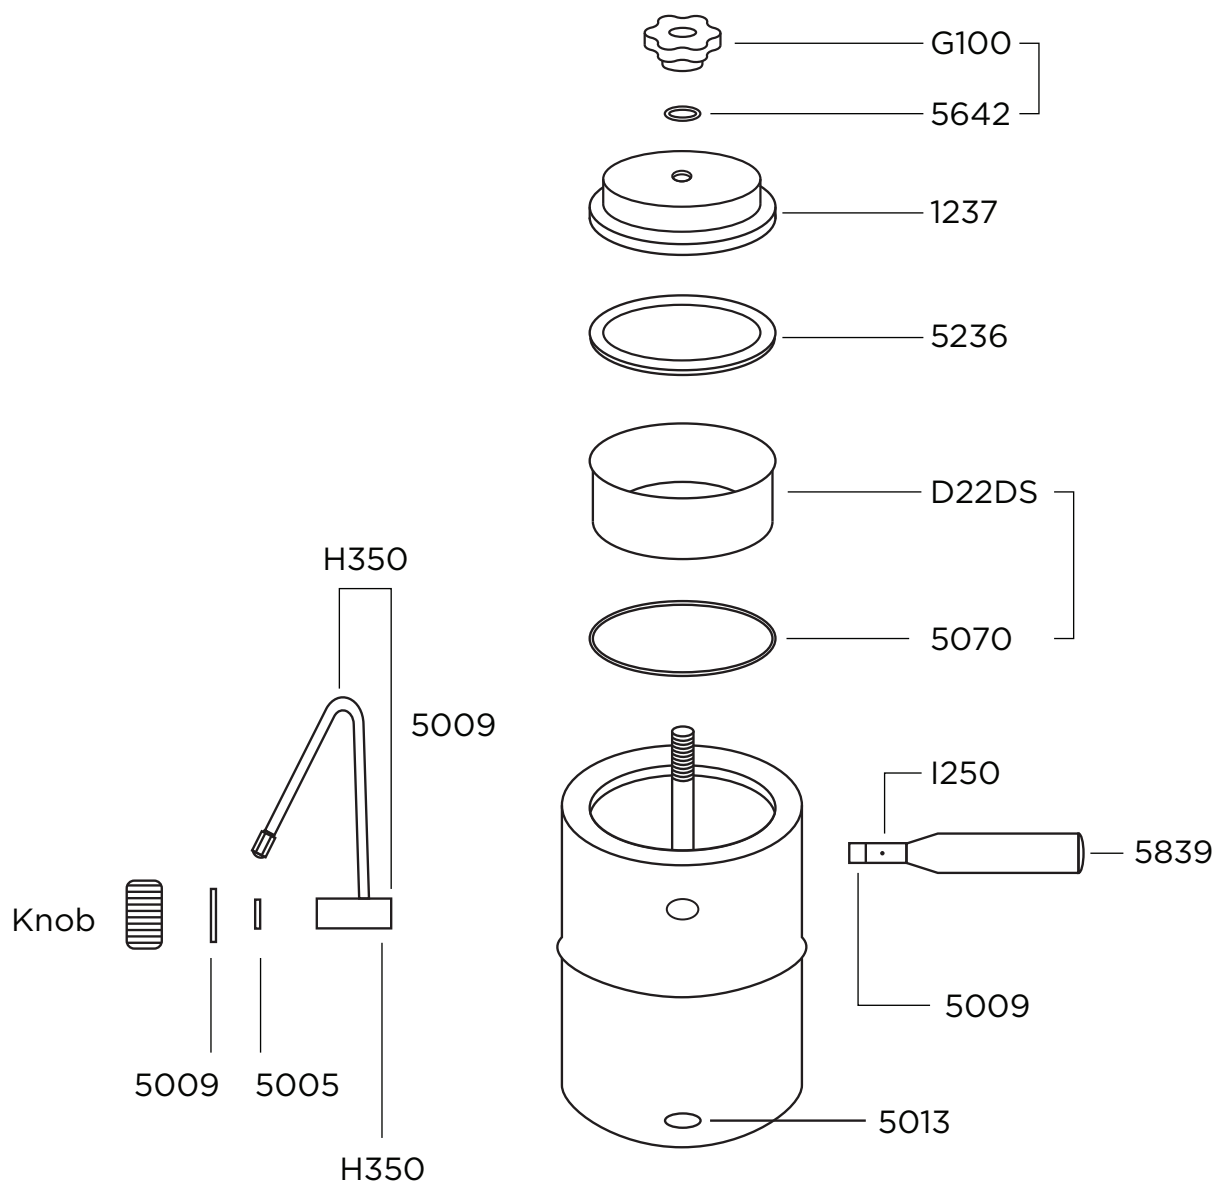

Bellman Steamer

POS.	ITEM#	DESCRIPTION
G100	A-17	Main Assembly Knob w/ Gasket
5642	A-22	Gasket for Top Knob
1237	A-24	Steamer Cover
5236	A-12	Gasket for Steamer Cover
D22DS	A-11-2	Steamer Insert Basket
5070	A-02	Gasket for Steamer Insert
5839	A-15	Black Handle
I250	A-25	Pressure Release Valve w/ Gasket
5009	A-29	Pressure Release Gasket
H350	A-08	Complete Steam Wand, Knob & Gaskets
5009	A-29	Large Steam Knob Gasket
5005	A-28	Small Steam Knob Gasket
5009	A-29	Steam Wand Mount Gasket
5013	A-36	Main Shaft Gasket