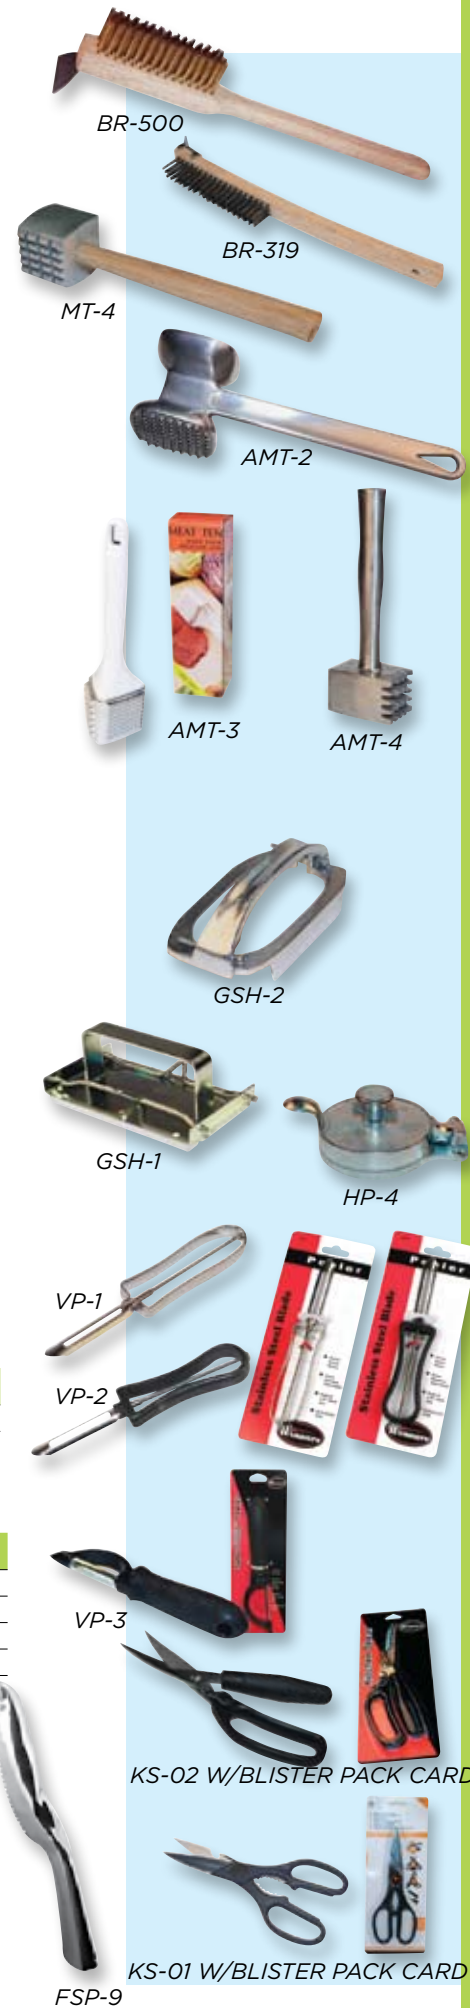

WIRE BRUSHES

ITEM	DESCRIPTION	PACK
BR-500	20" Heavy Duty Brush	6
BR-319	13-3/4" Brush	1

ALUMINUM MEAT TENDERIZERS

ITEM	DESCRIPTION	PACK
MT-4	Wood Handle, 13" O.L., 3" x 2-1/2" Head	12
AMT-2	2-Sided, 10-1/2" O.L., 3" x 3" Square Head	12
AMT-3	3-Sided Extra-Heavy, 11" O.L., 3" x 2-3/8" Head	20
AMT-4	2-Sided Heavy Alum. 12-3/4" O.L., 4-1/4" x 2-3/4" Head	12

GRIDDLE HOLDERS

ITEM	DESCRIPTION	PACK
GBH-2	Griddle Brick Holder 7" x 3-1/2"	6
GSH-1	Griddle Screen Holder 5" x 2-3/4"	6

HAMBURGER PRESS

ITEM	DESCRIPTION	PACK
HP-4	4-1/2" Diameter Adjustable Hamburger Press	12

VEGETABLE PEELERS, INDIVIDUALLY CARDED

ITEM	DESCRIPTION	PACK
VP-1	Vegetable Peeler w/Nickel Plate Handle	6
VP-2	Vegetable Peeler w/Plastic Handle	6

VEGETABLE PEELER, INDIVIDUALLY CARDED

ITEM	DESCRIPTION	PACK
VP-3	Vegetable Peeler w/Soft Rubber Handle	6

KITCHEN SHEARS, INDIVIDUALLY CARDED

ITEM	DESCRIPTION	PACK
KS-01	Kitchen Shear	12
KS-02	Poultry Shear w/Soft PP Handle	12

STAINLESS STEEL TOMATO STEM CORER

ITEM	DESCRIPTION	PACK
TSC-2	Tomato Stem Corer	12

STEAK WEIGHTS

ITEM	DESCRIPTION	PACK
SWA-1	Cast Aluminum, 4-1/4" x 8-1/4"	12
SWA-5	Cast Aluminum, 5-1/4" x 9"	12
SWA-2	Cast Iron, 4-1/4" x 8-1/4"	12
SWA-9	Cast Iron, 5-1/4" x 9"	12

STAINLESS STEEL SCALE PEELER

ITEM	DESCRIPTION	PACK
FSP-9	9.5"	12