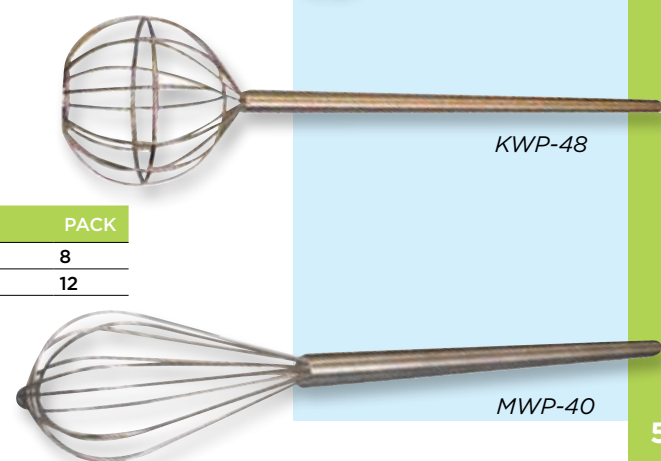

KETTLE & MAYONNAISE WHIPS STAINLESS STEEL

ITEM	DESCRIPTION	PACK
KWP-48	48" Kettle Whip	8
MWP-40	40" Mayonnaise Whip	12