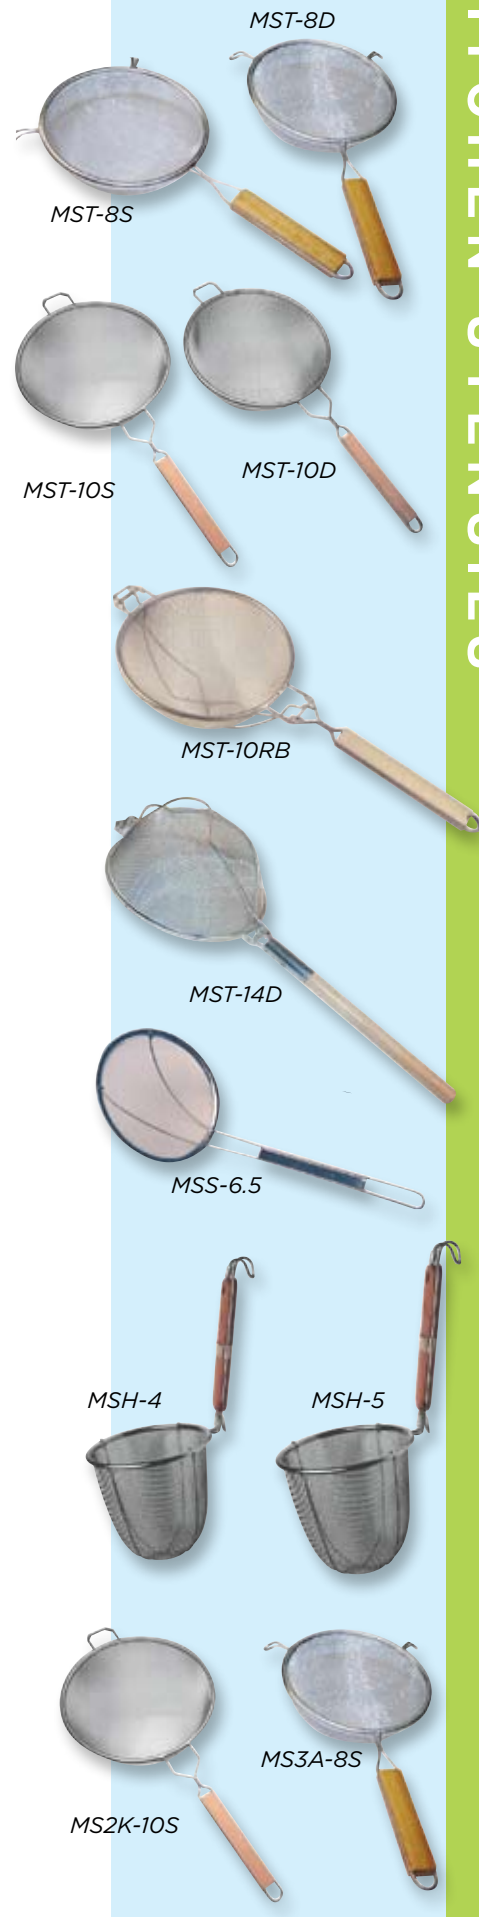

DOUBLE MESH

ITEM	DESCRIPTION	PACK
MSTF-6D	6 1/4" Fine Double	12
MSTF-8D	8" Fine Double	12
MSTF-10D	10 1/4" Fine Double	12
MST-6D	6 1/4" Medium Double	12
MST-8D	8" Medium Double	12
MST-10D	10-1/2" Medium Double	12

REINFORCED DOUBLE MESH

ITEM	DESCRIPTION	PACK
MST-10RB	10-1/2" W/Reinforced Bowl	12
MST-12D	12" Double	12
MST-14D	14" Double	12

**STAINLESS STEEL MESH STRAINERS
STAINLESS STEEL SINGLE MESH**

ITEM	DESCRIPTION	PACK
MSS-6	6", Coarse	12
MSS-6.5	6.5", Coarse	12
MSS-6F	6" Fine	12
MSS-6.5F	6.5" Fine	12

STAINLESS STEEL SINGLE MESH W/DEEP BOWL

ITEM	DESCRIPTION	PACK
MSH-4	5" x 5.5"	12
MSH-5	5.5" x 6.5"	12

STAINLESS STEEL FINE MESH STRAINER

ITEM	DESCRIPTION	PACK
MS3A-8D	Double Fine Mesh 8"	12
MS3A-8S	Single Fine Mesh 8"	12
MS2K-10D	Double Fine Mesh 10 1/2"	12
MS2K-10S	Single Fine Mesh 10 1/2"	12