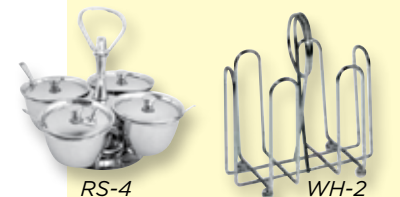

RELISH SERVERS

ITEM	DESCRIPTION	PACK
RS-3	Relish Server 3 units	12
RS-4	Relish Server 4 units	12

CONDIMENT JARS

CONDIMENT JARS & COVERS

ITEM	DESCRIPTION	PACK
CJ-7P	7oz Plastic Condiment Jar	6
CJ-2C	S/S Slotted Cover for CJ-7P	12