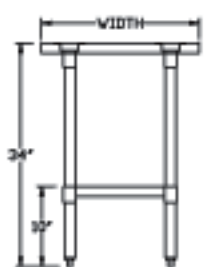

* All shipping weights are approximate. All units shipped knocked-down for reduced shipping costs.
* Although every attempt has been made to ensure the accuracy of the information provided, we cannot be held responsible for typographical or printing errors. Information and specifications are subject to change without notice.
* Please confirm at time of order