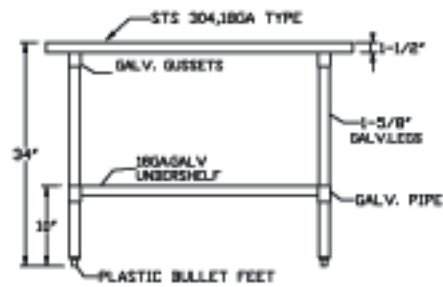

* All shipping weights are approximate. All units shipped knocked-down for reduced shipping costs.
* Although every attempt has been made to ensure the accuracy of the information provided, we cannot be held responsible for typographical or printing errors. Information and specifications are subject to change without notice.
* Please confirm at time of order